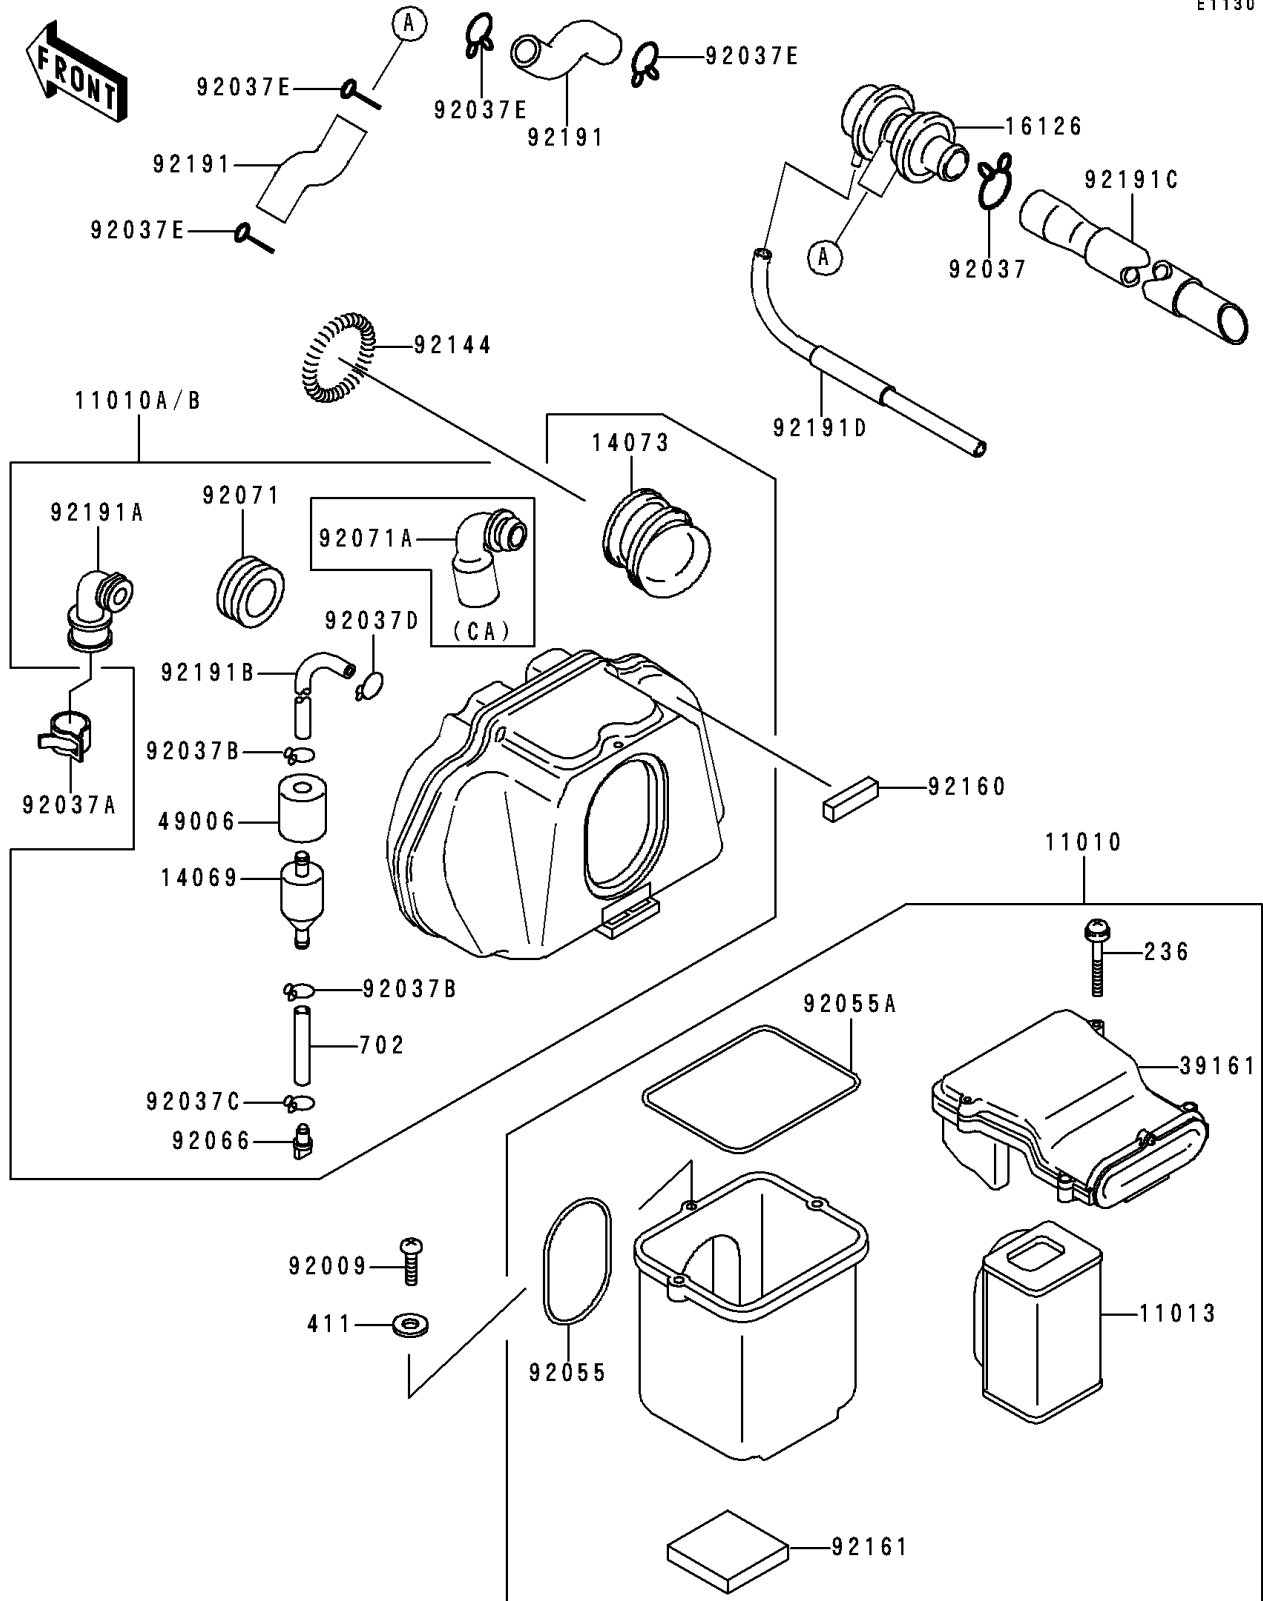

## 2000 ZR-7 PARTS DIAGRAM

Air Cleaner

E1130

## 2000 ZR-7 PARTS LIST

Air Cleaner

ITEM NAME	PART NUMBER	QUANTITY
SCREW-PAN-WSP-CROS (Ref # 236)	236B0540	1
WASHER-PLAIN,5MM,BLACK (Ref # 411)	411F0500	1
TUBE-RUBBER (Ref # 702)	702A0745	1
FILTER-ASSY-AIR,RR (Ref # 11010)	11010-1692	1
ELEMENT-AIR FILTER (Ref # 11013)	11013-1157	1
BREATHER (Ref # 14069)	14069-1051	1
DUCT,CARBURETOR (Ref # 14073)	14073-1211	1
VALVE,AIR SWITCH (Ref # 16126)	16126-1005	1
SILENCER-ASSY-INTAKE (Ref # 39161)	39161-1078	1
BOOT,BREATHER (Ref # 49006)	49006-1267	1
SCREW,TAPPING,5X20 (Ref # 92009)	92009-1399	1
CLAMP,TUBE (Ref # 92037)	92037-1076	1
CLAMP (Ref # 92037A)	92037-1460	1
CLAMP,TUBE (Ref # 92037B)	92037-147	1
CLAMP (Ref # 92037C)	92037-1712	1
CLAMP,TUBE (Ref # 92037D)	92037-1972	1
CLAMP,TUBE (Ref # 92037E)	92037-213	1
RING-O,91MM (Ref # 92055)	92055-1137	1
RING-O,AIR FILTER CAP (Ref # 92055A)	92055-1457	1
PLUG,DRAIN (Ref # 92066)	92066-1211	1
GROMMET,AIR FILTER (Ref # 92071)	92071-1028	1
SPRING,AIR FILTER DUCT (Ref # 92144)	92144-1771	1
DAMPER (Ref # 92160)	92160-1183	1
DAMPER (Ref # 92161)	92161-1082	1
TUBE,AIR SWITCH (Ref # 92191)	92191-1408	1
TUBE,BREATHER (Ref # 92191A)	92191-1431	1
TUBE,AIR FILTER (Ref # 92191B)	92191-1432	1
TUBE,SWITCH-CLEANER (Ref # 92191C)	92191-1444	1
TUBE,3 WAY-CARBURETOR (Ref # 92191D)	92191-1445	1

## 2000 ZR-7 PARTS LIST

Air Cleaner

ITEM NAME	PART NUMBER	QUANTITY
FILTER-ASSY-AIR,FR (Ref # 11010A)	11010-1705	1
FILTER-ASSY-AIR,FR (Ref # 11010B)	11010-1707	1
GROMMET,AIR FILTER (Ref # 92071A)	92071-1114	1