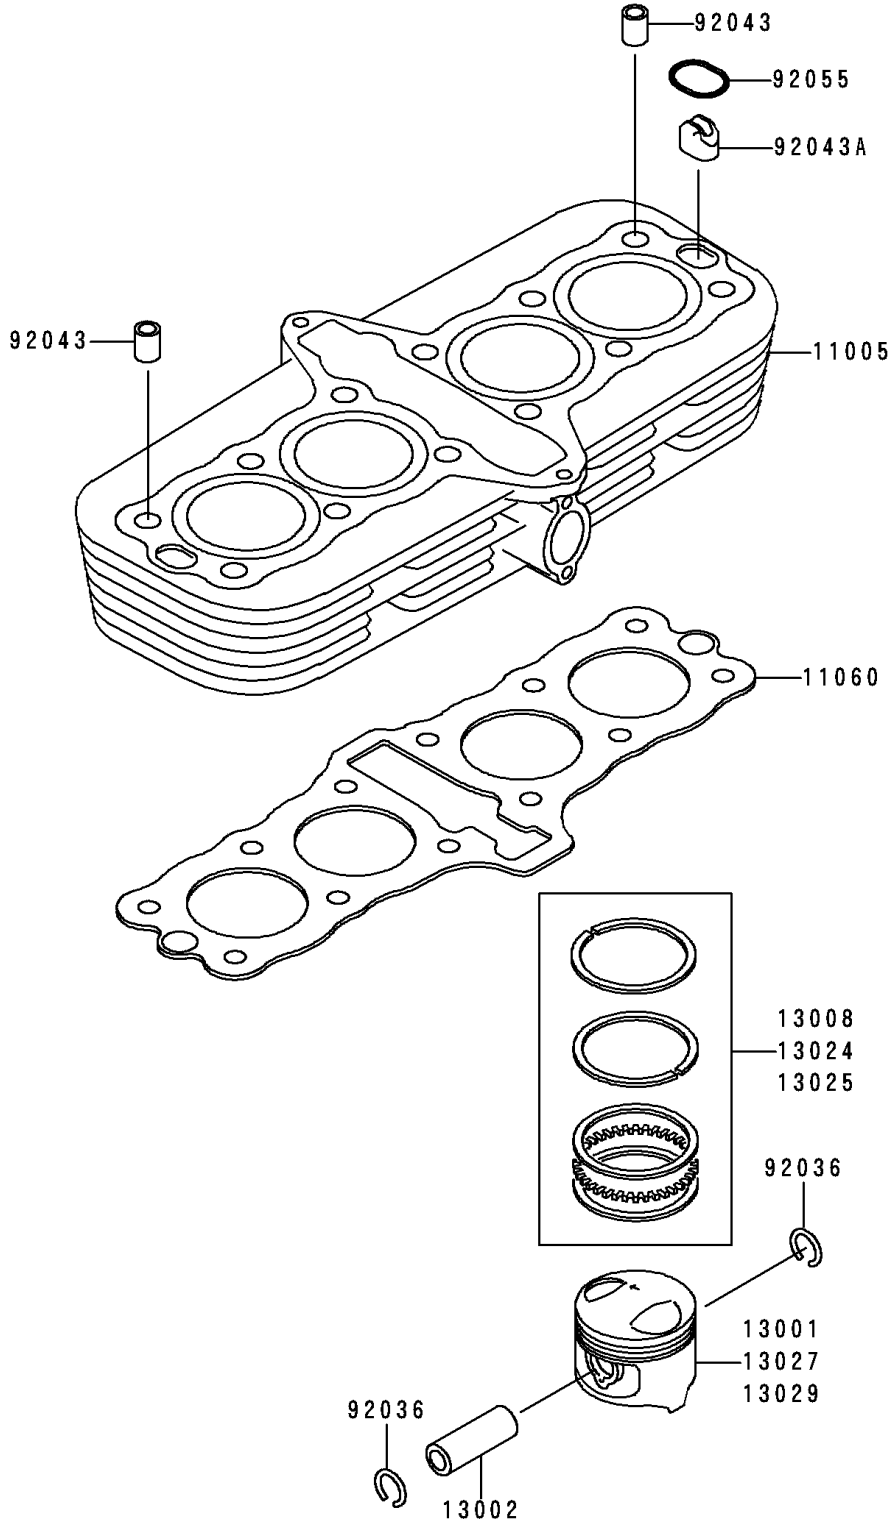

2000 ZR-7 PARTS DIAGRAM

Cylinder/Piston(s)

E1120

2000 ZR-7 PARTS LIST

Cylinder/Piston(s)

ITEM NAME	PART NUMBER	QUANTITY
CYLINDER-ENGINE (Ref # 11005)	11005-1899	1
GASKET,CYLINDER BASE (Ref # 11060)	11060-1898	1
PISTON-ENGINE,STD (Ref # 13001)	13001-1572	4
PIN-PISTON (Ref # 13002)	13002-1001	4
RING-SET-PISTON,STD (Ref # 13008)	13008-1195	4
RING-SET-PISTON LL,O/S 1.00 (Ref # 13024)	13024-1124	4
RING-SET-PISTON L,O/S 0.50 (Ref # 13025)	13025-1153	4
PISTON-ENGINE LL,O/S 1.00 (Ref # 13027)	13027-1206	4
PISTON-ENGINE L,O/S 0.50 (Ref # 13029)	13029-1272	4
RING-SNAP (Ref # 92036)	92036-005	8
PIN,11X14X12.3 (Ref # 92043)	92043-1266	2
PIN,OIL LINE (Ref # 92043A)	92043-1546	2
RING-O,CYLINDER OIL LINE PIN (Ref # 92055)	92055-1147	2