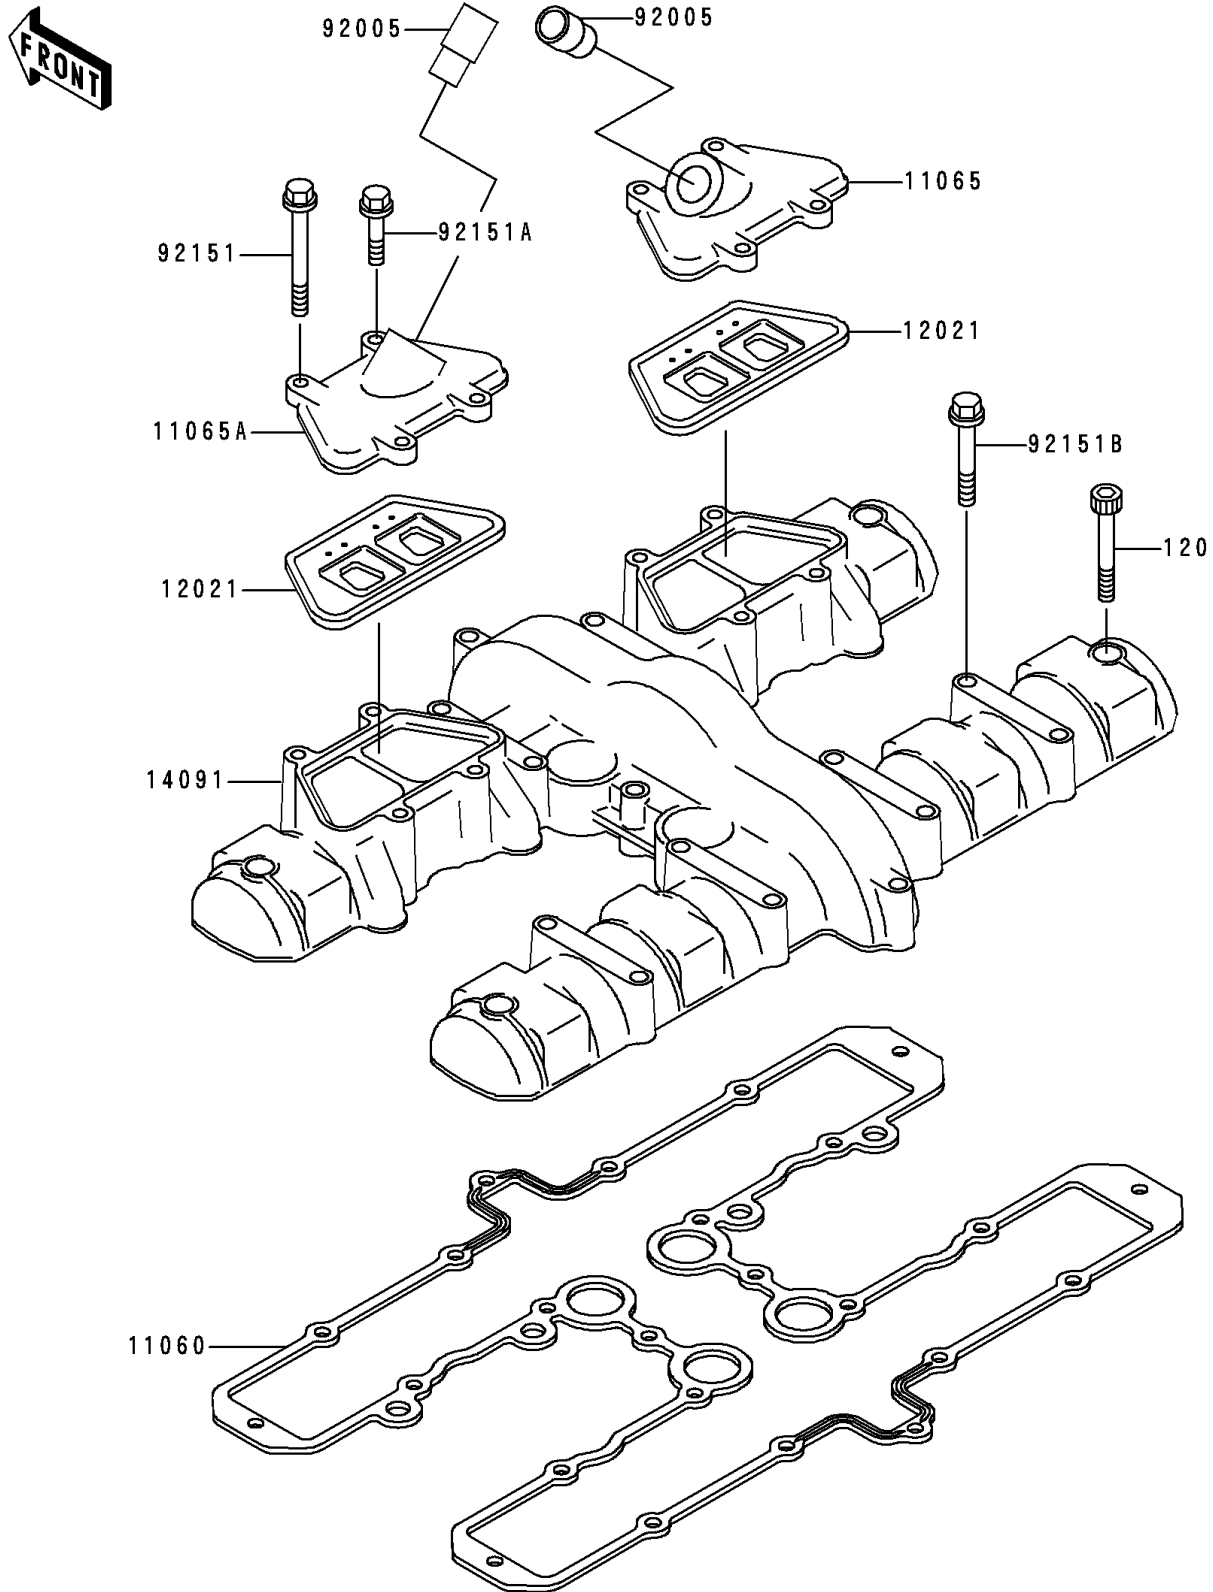

2000 ZR-7 PARTS DIAGRAM

Cylinder Head Cover

E1112

2000 ZR-7 PARTS LIST

Cylinder Head Cover

ITEM NAME	PART NUMBER	QUANTITY
BOLT-SOCKET (Ref # 120)	120R0650	1
GASKET,HEAD COVER (Ref # 11060)	11060-1900	1
CAP,RH (Ref # 11065)	11065-1124	1
CAP,LH (Ref # 11065A)	11065-1125	1
VALVE-ASSY-REED (Ref # 12021)	12021-1003	1
COVER,HEAD (Ref # 14091)	14091-1103	1
FITTING,REED VALVE (Ref # 92005)	92005-1006	1
BOLT,6X65 (Ref # 92151)	92151-1199	1
BOLT,6X20 (Ref # 92151A)	92151-1252	1
BOLT,6X45 (Ref # 92151B)	92151-1484	1