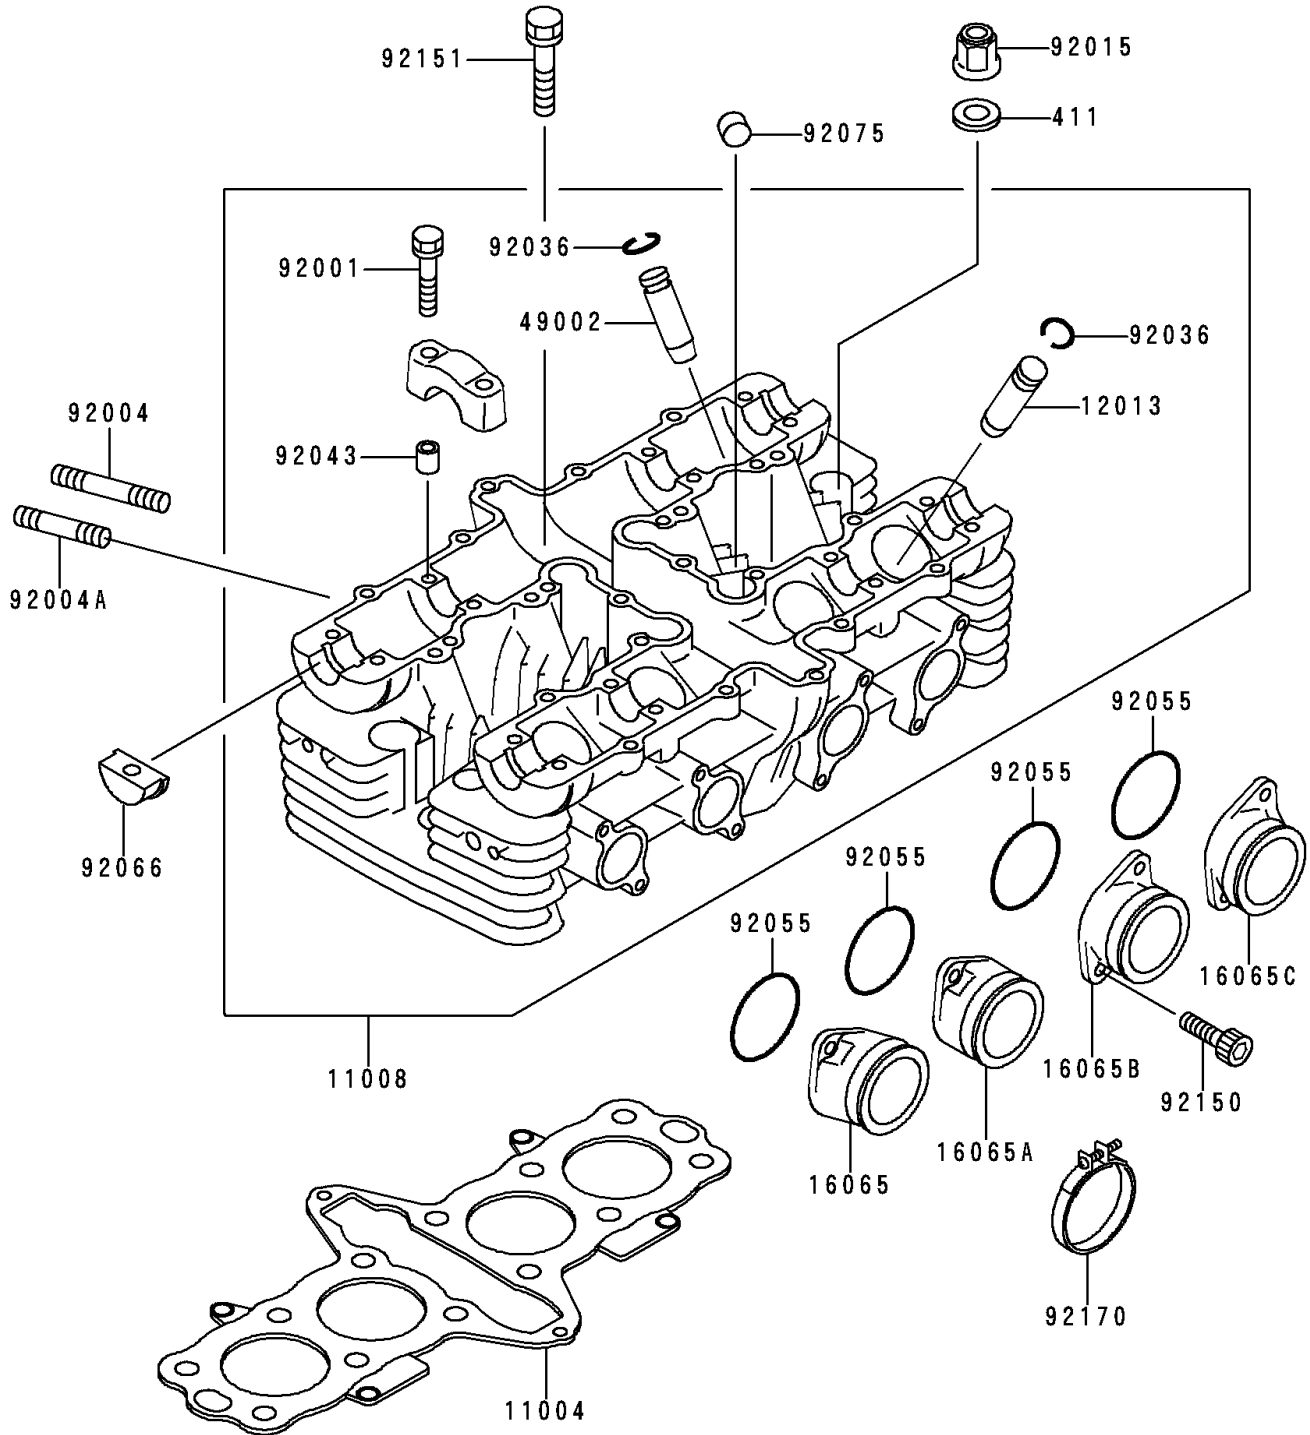

2000 ZR-7 PARTS DIAGRAM

Cylinder Head

E1111

2000 ZR-7 PARTS LIST

Cylinder Head

ITEM NAME	PART NUMBER	QUANTITY
WASHER-PLAIN,10MM (Ref # 411)	411B1000	1
GASKET-HEAD (Ref # 11004)	11004-1342	1
HEAD-COMP-CYLINDER (Ref # 11008)	11008-1363	1
GUIDE-VALVE,INTAKE (Ref # 12013)	12013-009	1
HOLDER-CARBURETOR,#1 (Ref # 16065)	16065-1256	1
HOLDER-CARBURETOR,#2 (Ref # 16065A)	16065-1257	1
HOLDER-CARBURETOR,#3 (Ref # 16065B)	16065-1258	1
HOLDER-CARBURETOR,#4 (Ref # 16065C)	16065-1259	1
GUIDE-VALVE,EXHAUST (Ref # 49002)	49002-1002	1
BOLT,FLANGED,6X38 (Ref # 92001)	92001-1105	1
STUD,8X35 (Ref # 92004)	92004-1208	1
STUD,8X28.5 (Ref # 92004A)	92004-1209	1
NUT,FLANGED CAP,10MM (Ref # 92015)	92015-076	1
RING-SNAP (Ref # 92036)	92036-023	1
PIN,6.2X8X14 (Ref # 92043)	92043-1263	1
RING-O,32MM (Ref # 92055)	92055-1256	1
PLUG,HEAD COVER (Ref # 92066)	92066-1509	1
DAMPER (Ref # 92075)	92075-182	1
BOLT,SOCKET,6X14 (Ref # 92150)	92150-1818	1
BOLT,8X43 (Ref # 92151)	92151-1485	1
CLAMP (Ref # 92170)	92170-1438	1