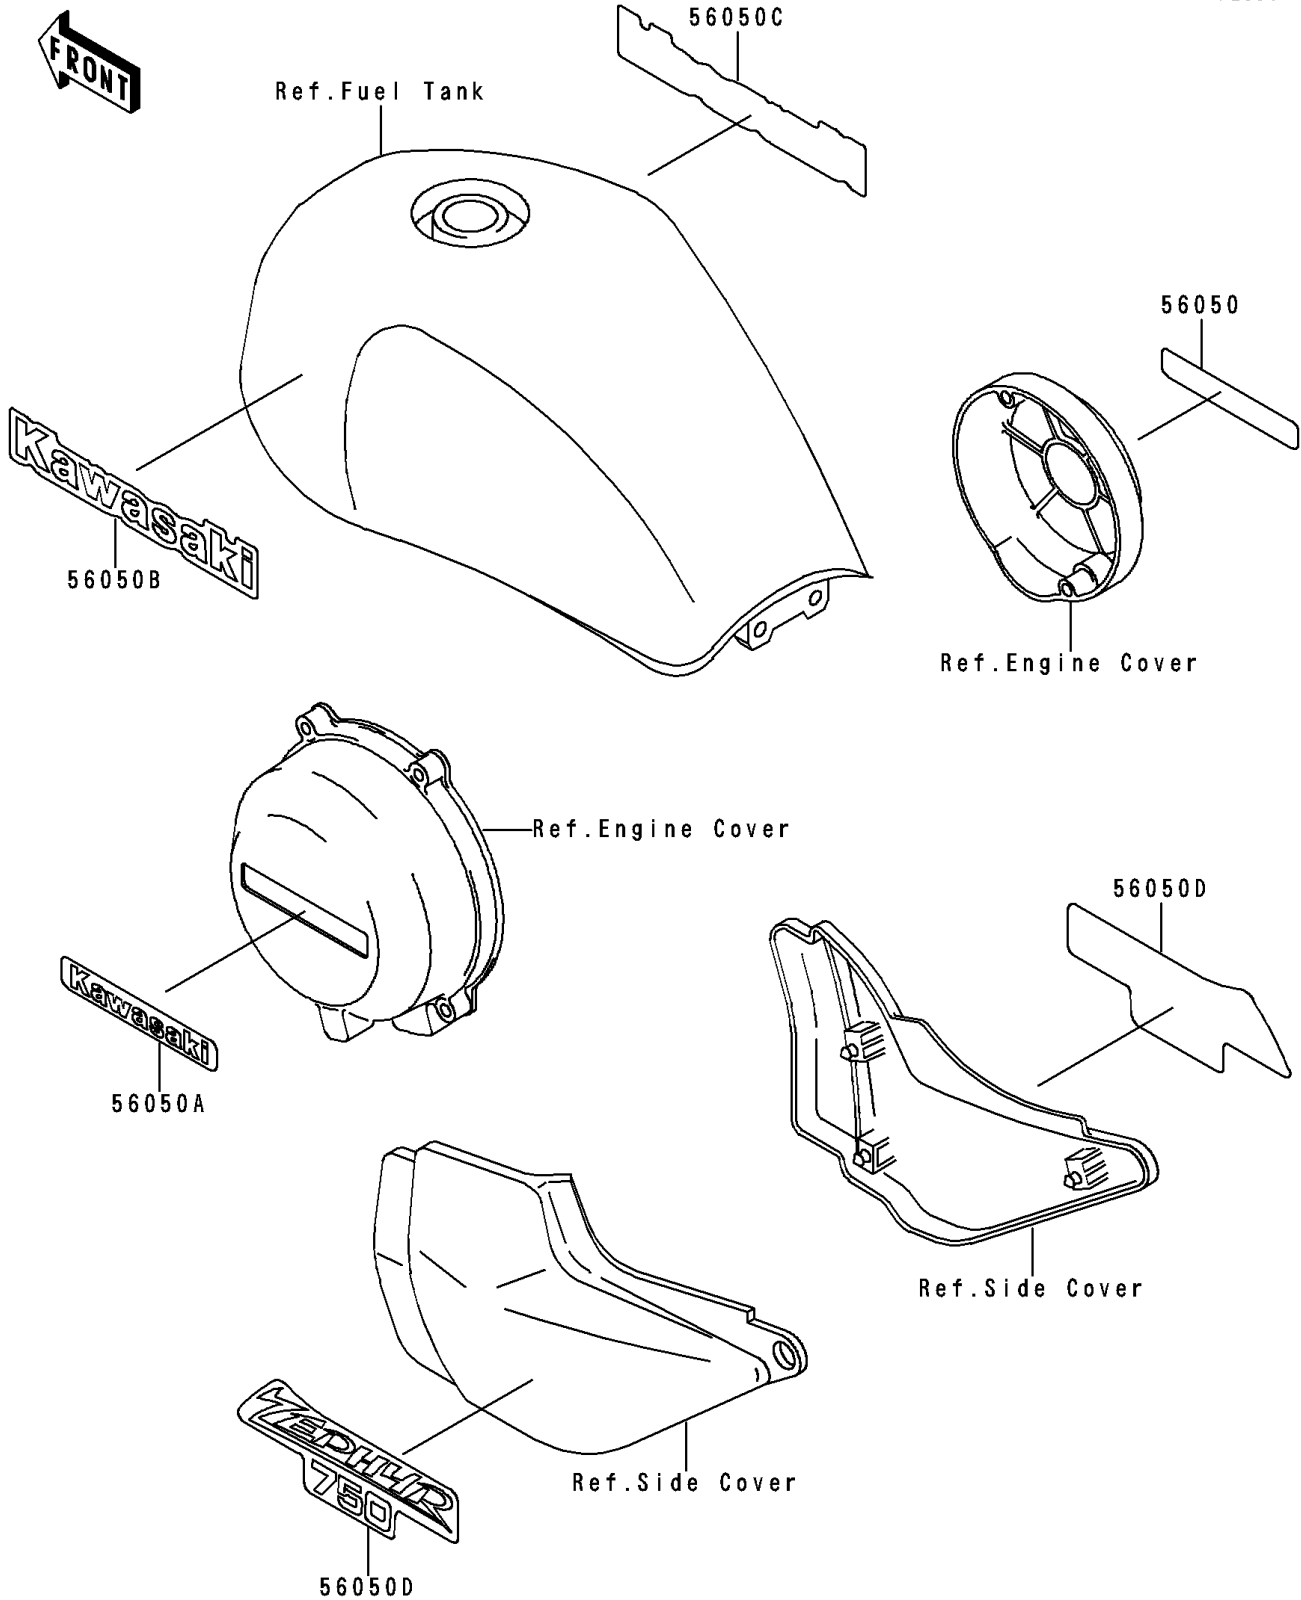

# 1991 Zephyr 750 PARTS DIAGRAM

Decal(ZR750-C1/C2)

F2861

# 1991 Zephyr 750 PARTS LIST

Decal(ZR750-C1/C2)

<b>ITEM NAME</b>	<b>PART NUMBER</b>	<b>QUANTITY</b>
MARK,PULSING CAP,KAWASAKI (Ref # 56050)	56050-1578	1
MARK,GENERATOR COVER,KAWASAKI (Ref # 56050A)	56050-1579	1
MARK,FUEL TANK,LH,KAWASAKI (Ref # 56050B)	56050-1600	1
MARK,FUEL TANK,RH,KAWASAKI (Ref # 56050C)	56050-1601	1
MARK,SIDE COVER,FOR RED (Ref # 56050D)	56050-1602	2