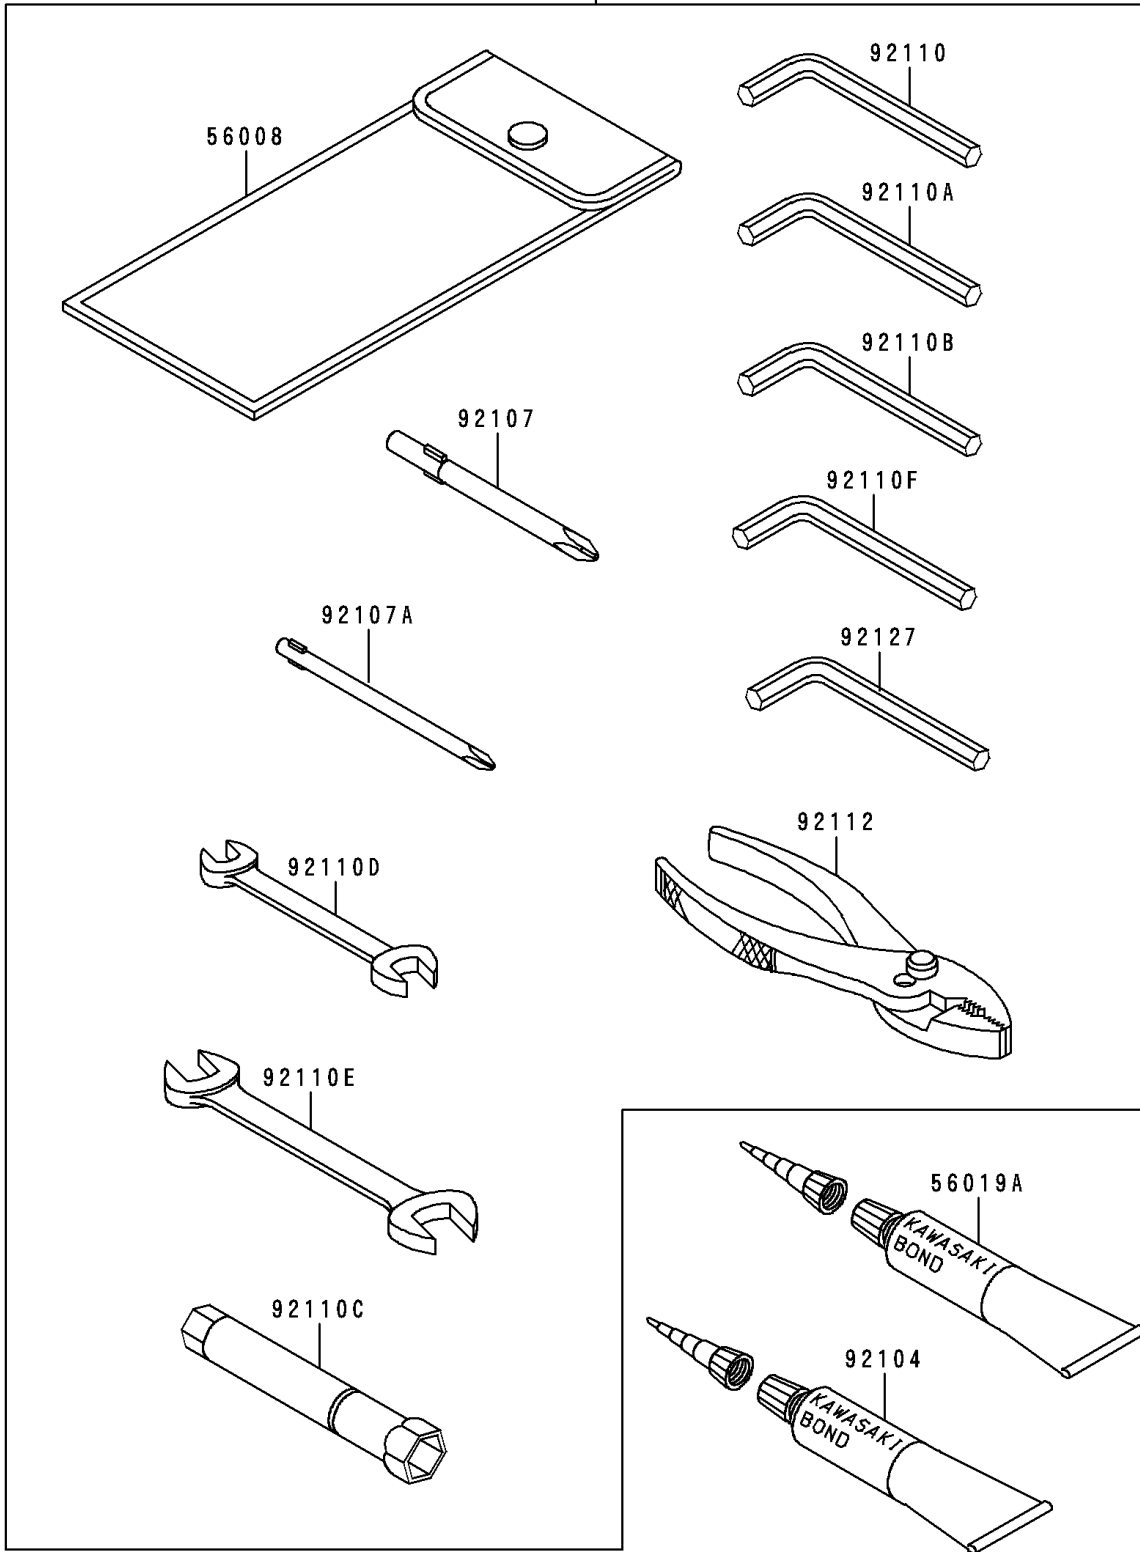

1991 Zephyr 750 PARTS DIAGRAM

Tool

56007

F2810

1991 Zephyr 750 PARTS LIST

Tool

ITEM NAME	PART NUMBER	QUANTITY
TOOLKIT (Ref # 56007)	56007-1338	1
BAG,TOOL (Ref # 56008)	56008-1019	1
THREE BOND TB1211,HT/RS,WHITE (Ref # 56019A)	56019-120	1
GASKET-LIQUID,TUBE,100G,BLACK (Ref # 92104)	92104-1003	1
TOOL-DRIVER,#3PHILLIPS (Ref # 92107)	92107-005	1
TOOL-DRIVER,#2PHILLIPS (Ref # 92107A)	92107-1053	1
TOOL-WRENCH,ALLEN,5MM (Ref # 92110)	92110-1015	1
TOOL-WRENCH,ALLEN,12MM (Ref # 92110A)	92110-1104	1
TOOL-WRENCH,ALLEN,8MM (Ref # 92110B)	92110-1108	1
TOOL-WRENCH,BOX,18MM (Ref # 92110C)	92110-1111	1
TOOL-WRENCH,OPEN END,10X12 (Ref # 92110D)	92110-1152	1
TOOL-WRENCH,OPEN END,14X17 (Ref # 92110E)	92110-1153	1
TOOL-WRENCH,ALLEN,4MM (Ref # 92110F)	92110-3703	1
TOOL-PLIERS (Ref # 92112)	92112-003	1
TOOL-WRENCH,ALLEN,6MM (Ref # 92127)	92127-003	1