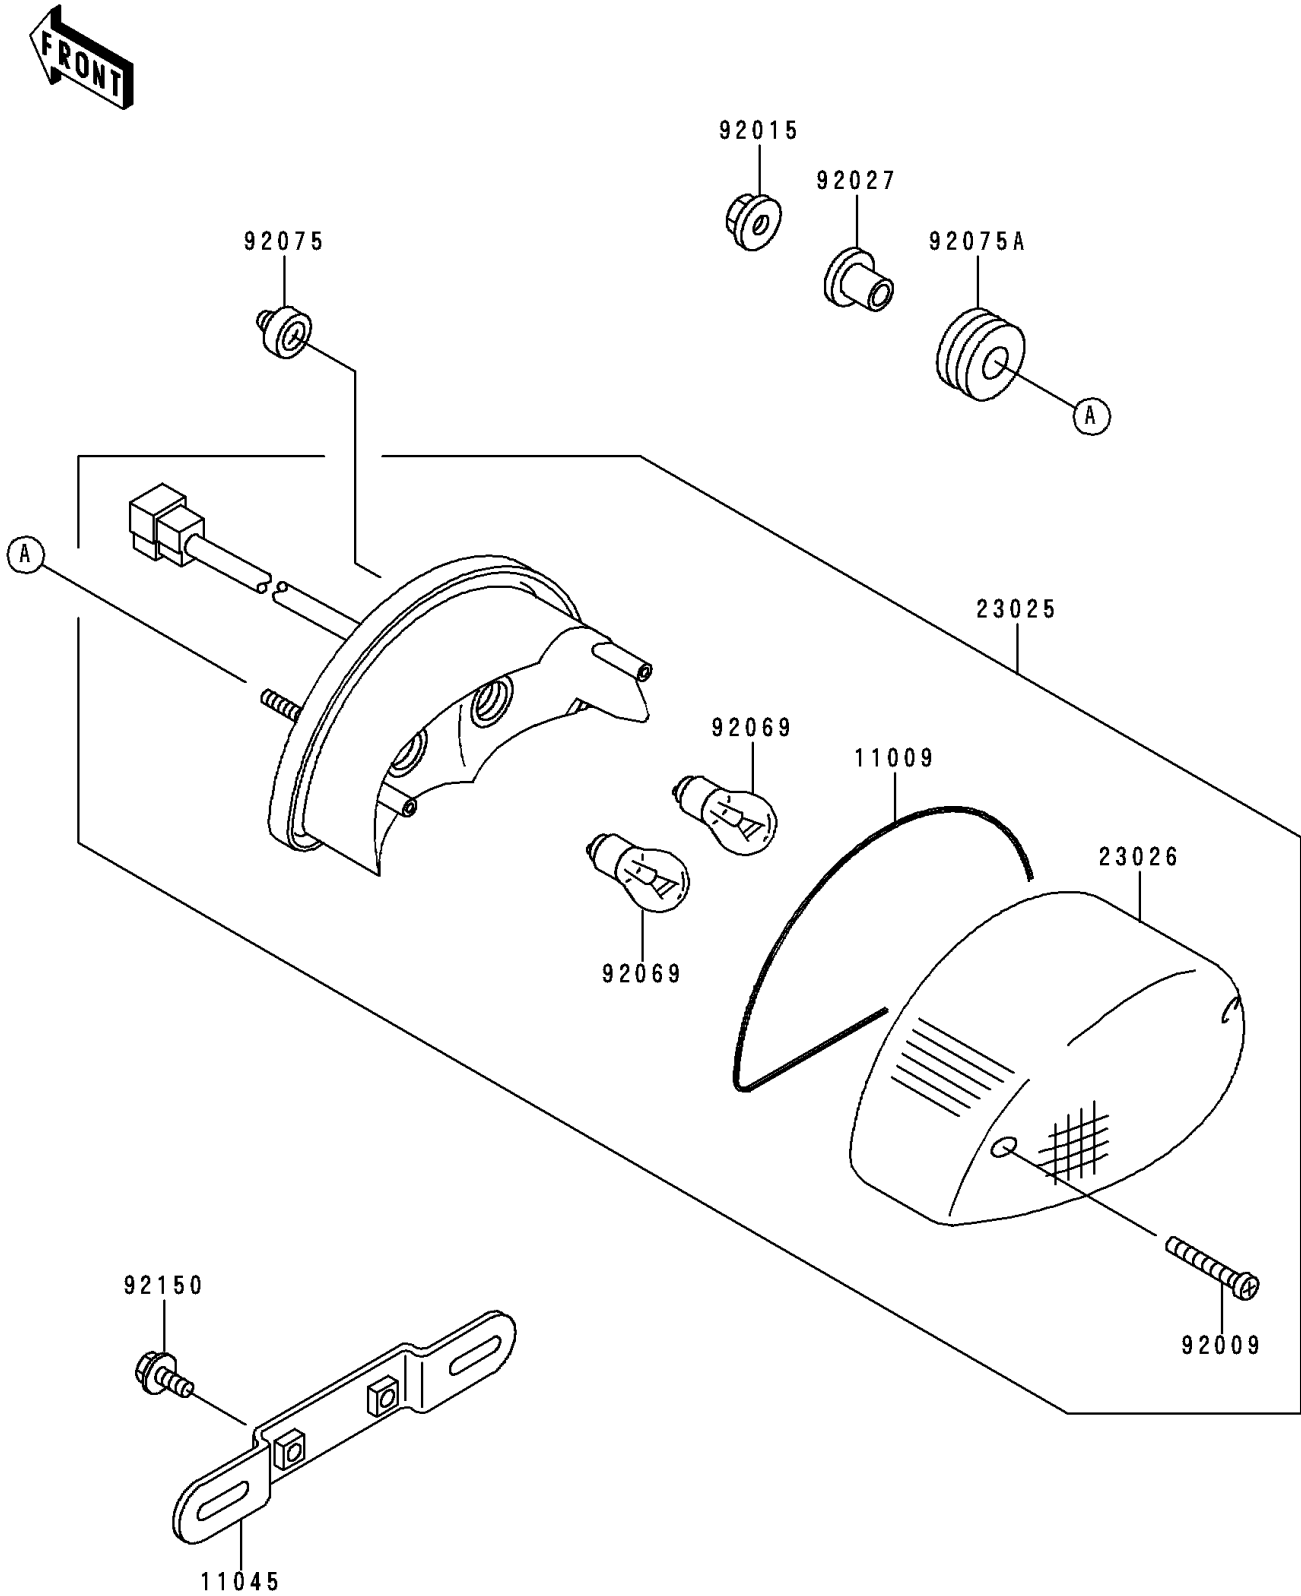

## 1993 Zephyr 750 PARTS DIAGRAM

Tail Lamp

F2720

## 1993 Zephyr 750 PARTS LIST

### Tail Lamp

ITEM NAME	PART NUMBER	QUANTITY
GASKET,TAIL LAMP LENS (Ref # 11009)	11009-1979	1
BRACKET,LICENSE (Ref # 11045)	11045-1387	1
LAMP-TAIL (Ref # 23025)	23025-1217	1
LENS,TAIL LAMP (Ref # 23026)	23026-1123	1
SCREW,TAPPING,4X20 (Ref # 92009)	92009-1378	1
NUT,FLANGED,6MM (Ref # 92015)	92015-1367	1
COLLAR,L=13.1 (Ref # 92027)	92027-251	1
BULB,12V 27/8W (Ref # 92069)	92069-059	1
DAMPER (Ref # 92075)	92075-035	1
DAMPER (Ref # 92075A)	92075-1690	1
BOLT,6X14 (Ref # 92150)	92150-1133	1