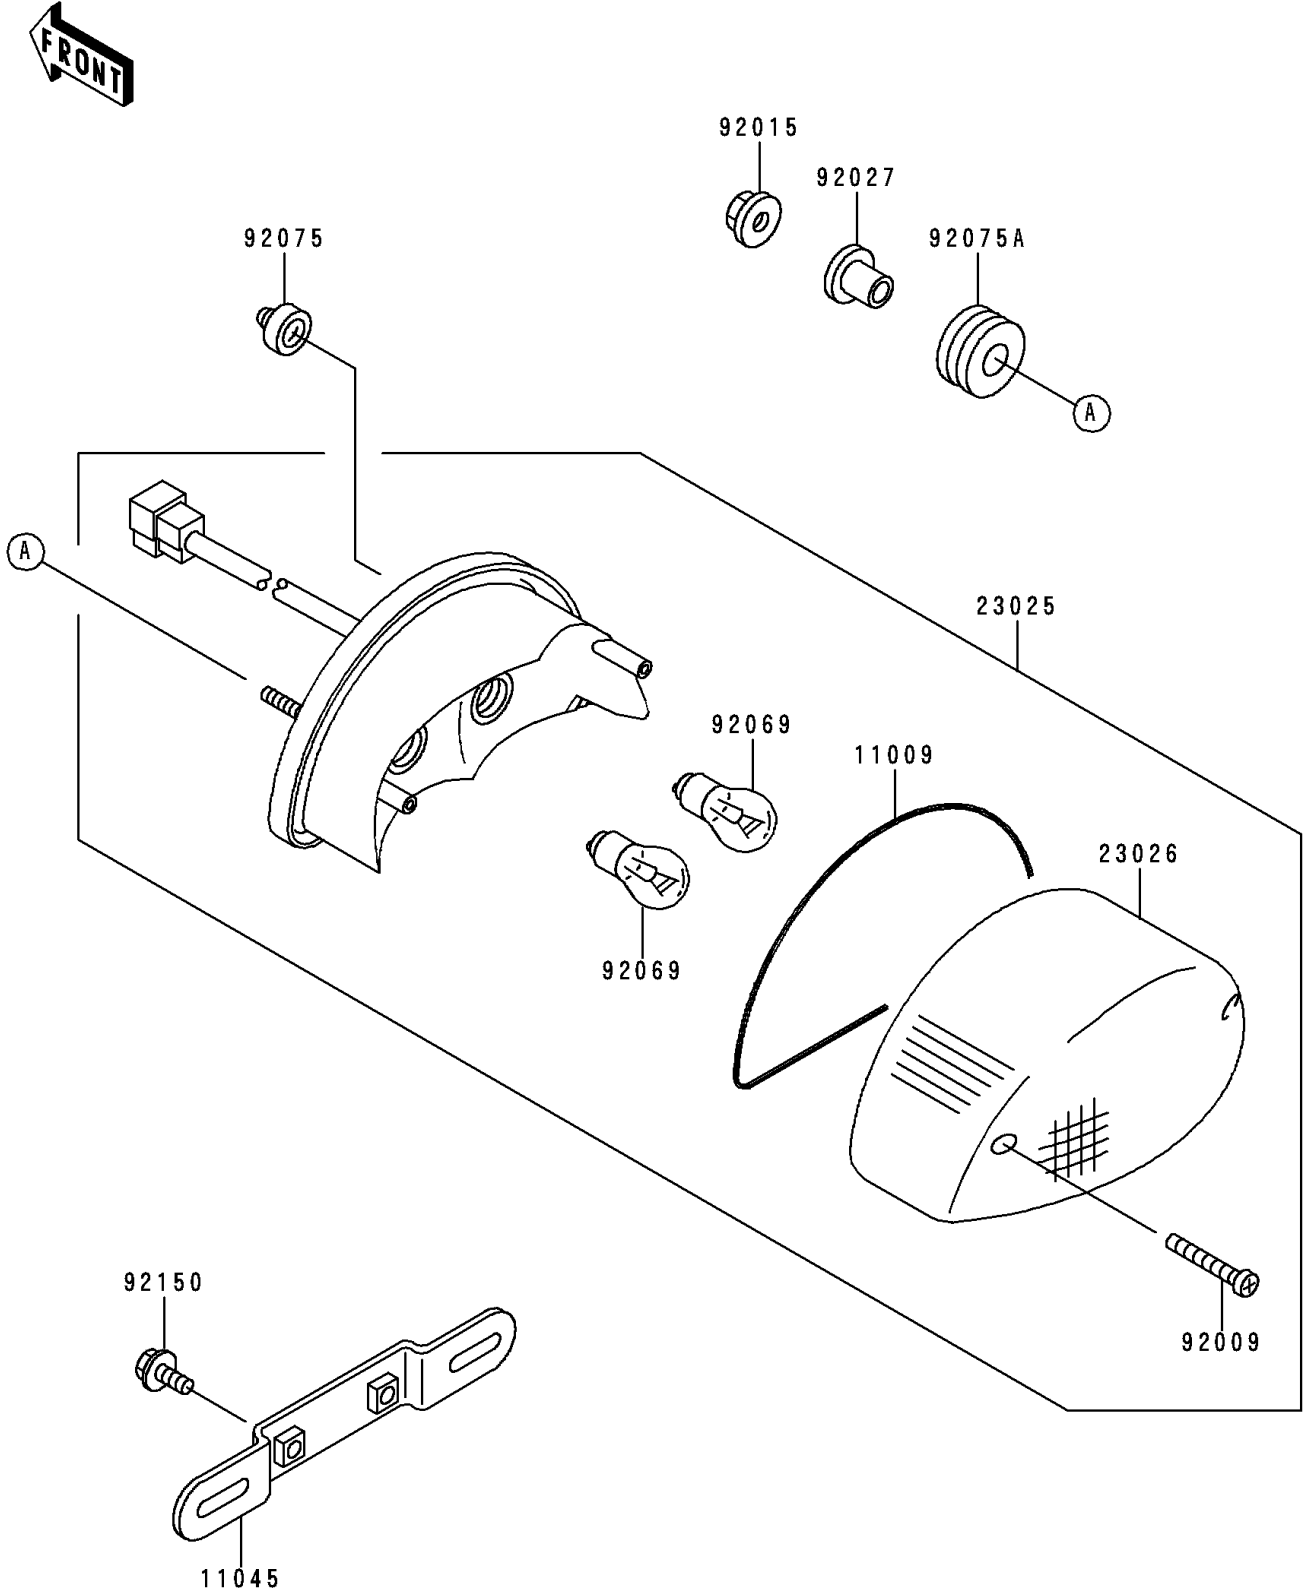

# 1991 Zephyr 750 PARTS DIAGRAM

Tail Lamp

F2720

# 1991 Zephyr 750 PARTS LIST

## Tail Lamp

ITEM NAME	PART NUMBER	QUANTITY
GASKET,TAIL LAMP LENS (Ref # 11009)	11009-1979	1
BRACKET,LICENSE (Ref # 11045)	11045-1387	1
LAMP-TAIL (Ref # 23025)	23025-1217	1
LENS,TAIL LAMP (Ref # 23026)	23026-1123	1
SCREW,TAPPING,4X20 (Ref # 92009)	92009-1378	2
NUT,FLANGED,6MM (Ref # 92015)	92015-1367	2
COLLAR,L=13.1 (Ref # 92027)	92027-251	2
BULB,12V 27/8W (Ref # 92069)	92069-059	2
DAMPER (Ref # 92075)	92075-035	2
DAMPER (Ref # 92075A)	92075-1690	2
BOLT,6X14 (Ref # 92150)	92150-1133	2