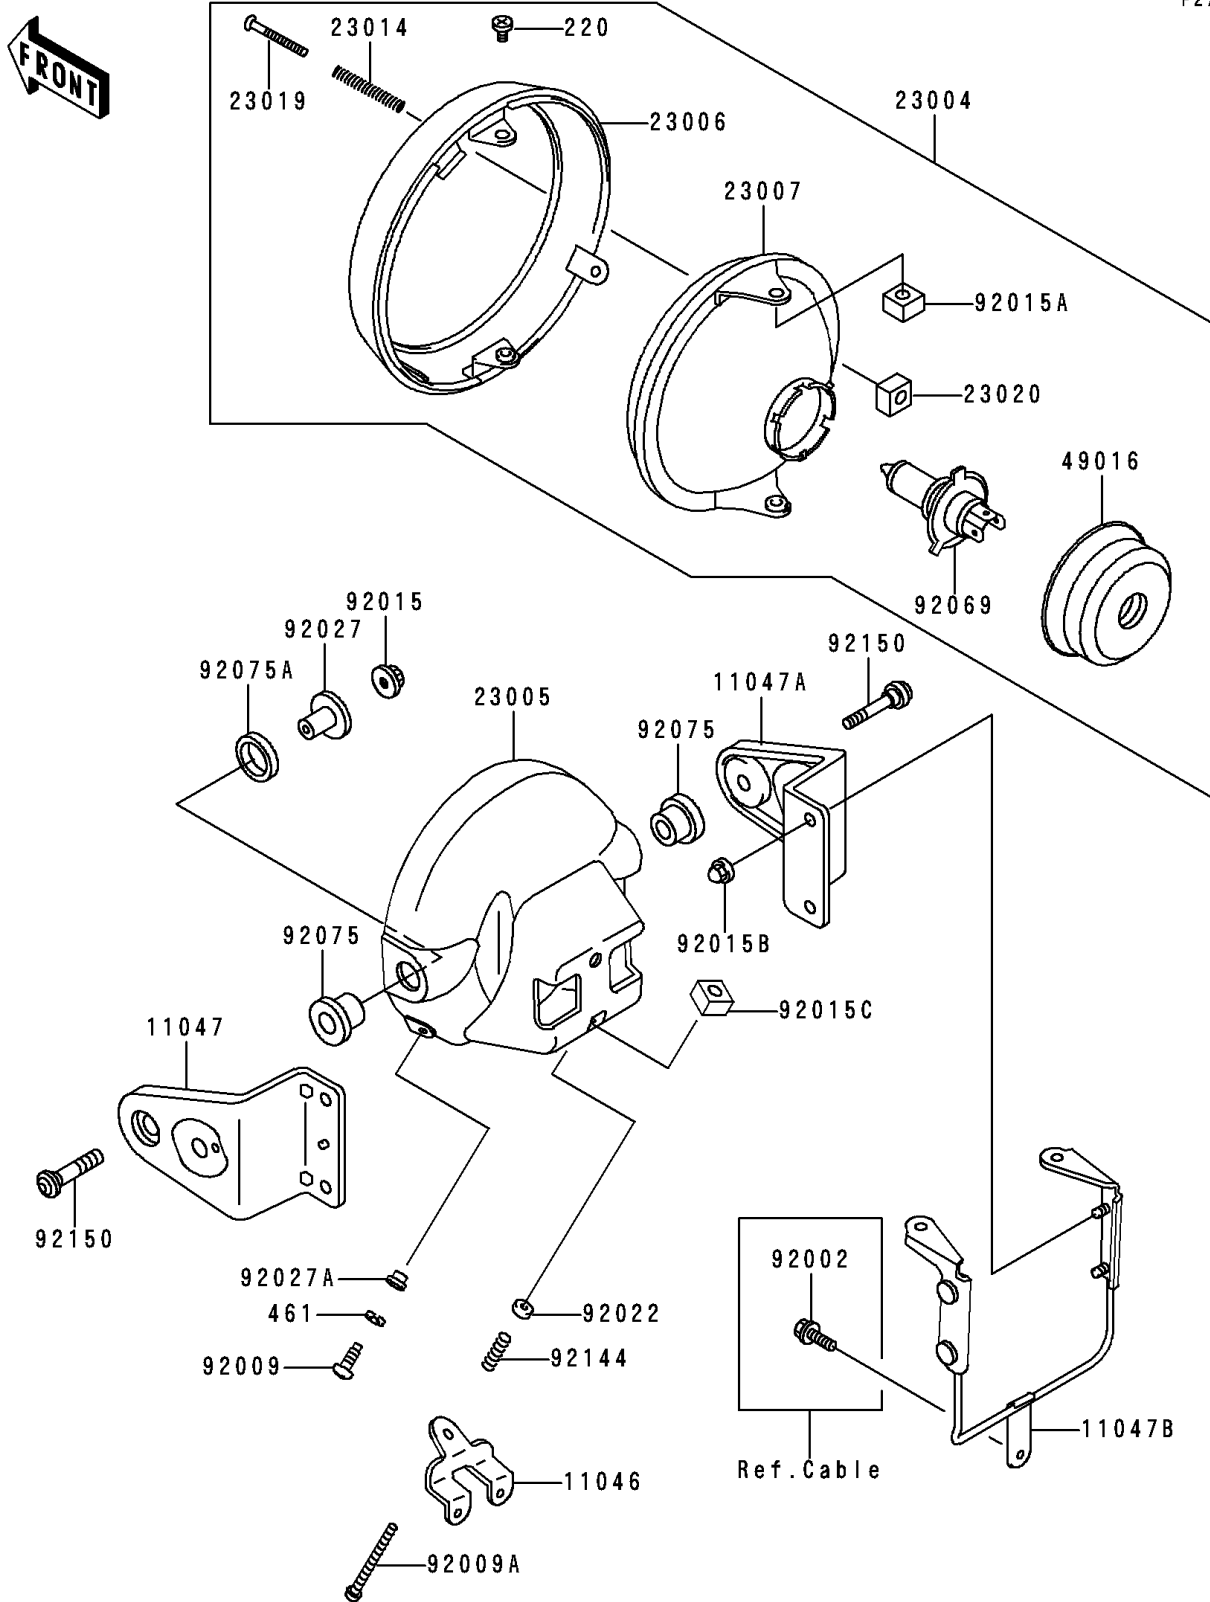

# 1991 Zephyr 750 PARTS DIAGRAM

Head Lamp

F2710

# 1991 Zephyr 750 PARTS LIST

## Head Lamp

ITEM NAME	PART NUMBER	QUANTITY
SCREW-PAN-CROS (Ref # 220)	220D0510	2
WASHER-SPRING,5MM,BLACK (Ref # 461)	461K0500	2
BRACKET,HEAD LAMP BODY (Ref # 11046)	11046-1796	1
BRACKET,HEAD LAMP,LH (Ref # 11047)	11047-1128	1
BRACKET,HEAD LAMP,RH (Ref # 11047A)	11047-1129	1
BRACKET,HEAD LAMP (Ref # 11047B)	11047-1130	1
LAMP-HEAD (Ref # 23004)	23004-1275	1
BODY-COMP-HEAD LAMP,F.BLACK (Ref # 23005)	23005-1102-21	1
RIM-LAMP,CR PLATED (Ref # 23006)	23006-1020	1
LENS-COMP,HEAD LAMP (Ref # 23007)	23007-1224	1
SPRING,FOCUS ADJUSTING (Ref # 23014)	23014-005	1
SCREW,FOCUS ADJUSTING (Ref # 23019)	23019-021	1
NUT,4MM,FOCUS ADJUST (Ref # 23020)	23020-018	1
COVER-SEAL,HEAD LAMP (Ref # 49016)	49016-1046	1
BOLT (Ref # 92002)	92002-1626	1
SCREW,5MM,BLACK (Ref # 92009)	92009-1157	2
SCREW,ADJUST (Ref # 92009A)	92009-1580	1
NUT,FLANGED,8MM (Ref # 92015)	92015-1014	2
NUT,5MM (Ref # 92015A)	92015-1157	2
NUT,CAP,6MM,BLACK (Ref # 92015B)	92015-1170	4
NUT,5MM,FOCUS ADJUST (Ref # 92015C)	92015-1799	1
WASHER,5.2X13X1 (Ref # 92022)	92022-1380	1
COLLAR,L=20 (Ref # 92027)	92027-1131	2
COLLAR,HEAD LAMP,BLACK (Ref # 92027A)	92027-1503	2
BULB,12V 60/55W,H4 (Ref # 92069)	92069-1002	1
DAMPER,HEAD LAMP FITTING (Ref # 92075)	92075-1109	2
DAMPER,HEAD LAMP FITTING (Ref # 92075A)	92075-1110	2
SPRING (Ref # 92144)	92144-1417	1
BOLT,8X40 (Ref # 92150)	92150-1403	2