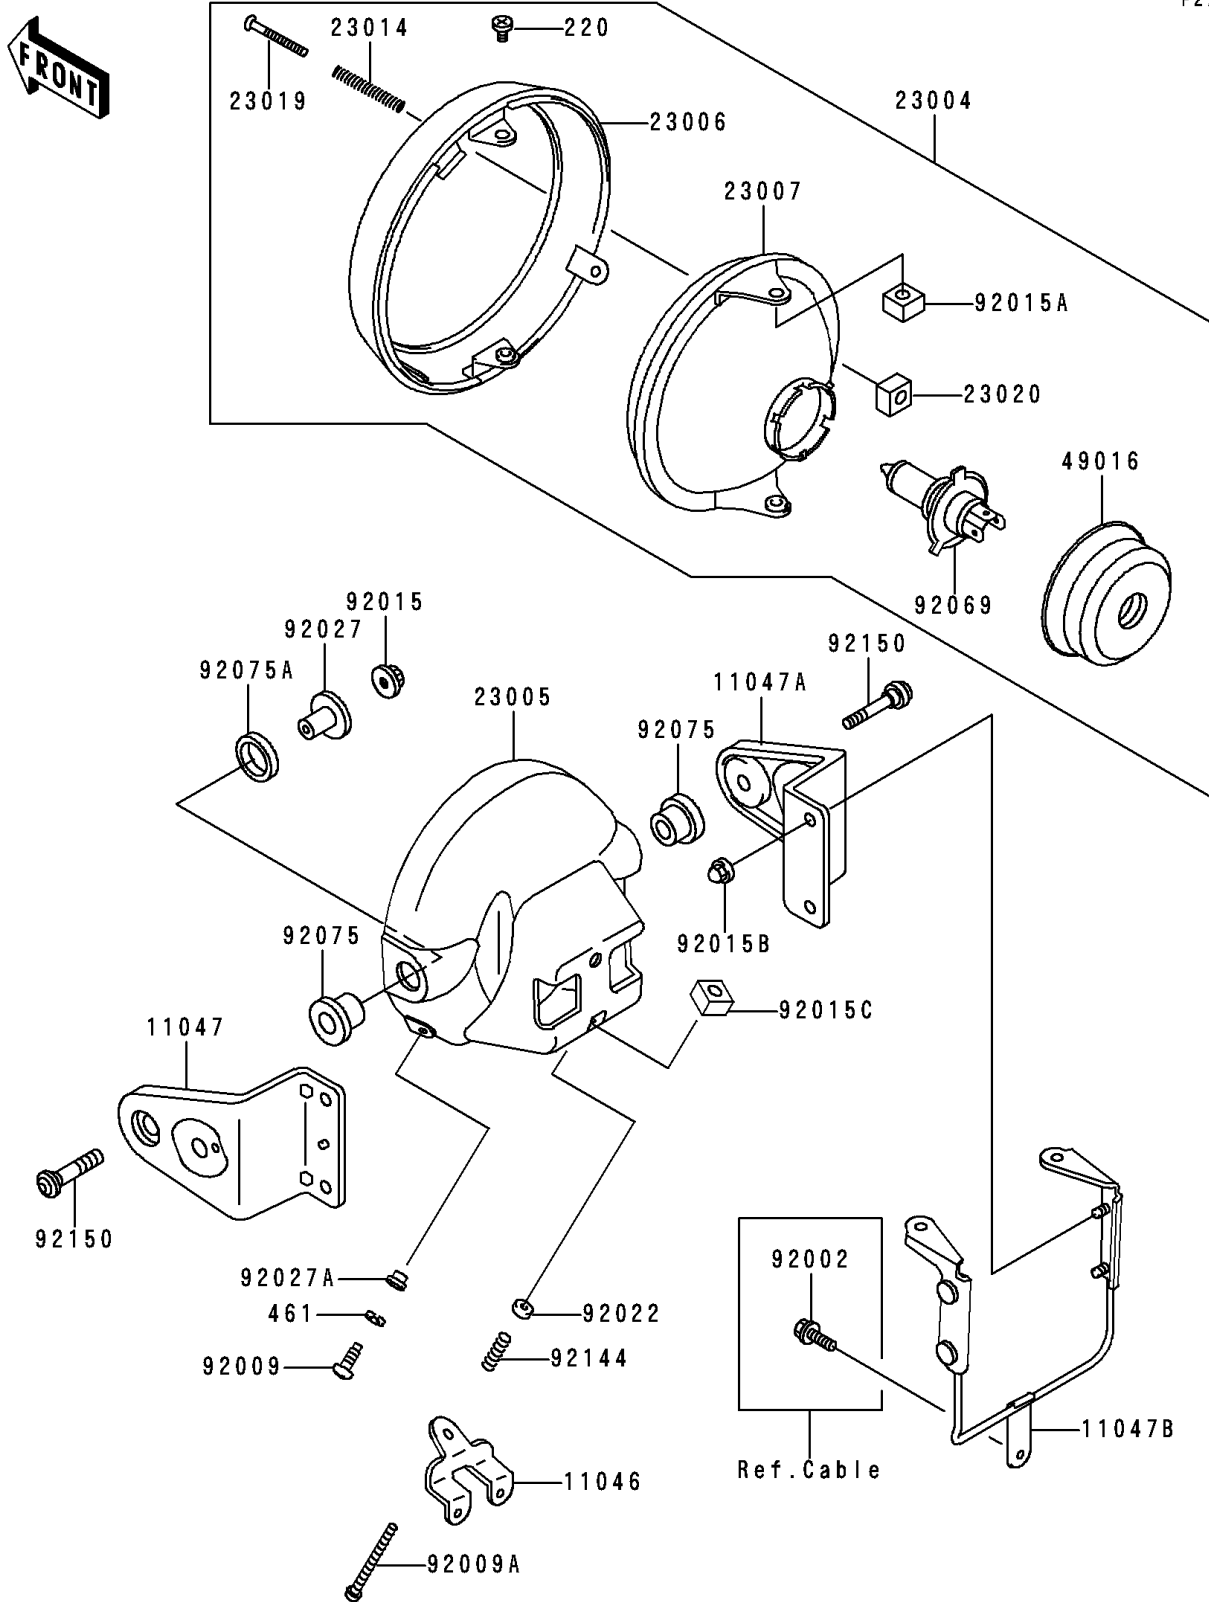

# 1991 Zephyr 750 PARTS DIAGRAM

Head Lamp

F2710

# 1991 Zephyr 750 PARTS LIST

## Head Lamp

ITEM NAME	PART NUMBER	QUANTITY
SCREW-PAN-CROS (Ref # 220)	220D0510	2
WASHER-SPRING,5MM,BLACK (Ref # 461)	461K0500	2
BRACKET,HEAD LAMP BODY (Ref # 11046)	11046-1796	1
BRACKET,HEAD LAMP,LH (Ref # 11047)	11047-1128	1
BRACKET,HEAD LAMP,RH (Ref # 11047A)	11047-1129	1
BRACKET,HEAD LAMP (Ref # 11047B)	11047-1130	1
LAMP-HEAD (Ref # 23004)	23004-1275	1
BODY-COMP-HEAD LAMP,F.BLACK (Ref # 23005)	23005-1102-21	1
RIM-LAMP,CR PLATED (Ref # 23006)	23006-1020	1
LENS-COMP,HEAD LAMP (Ref # 23007)	23007-1224	1
SPRING,FOCUS ADJUSTING (Ref # 23014)	23014-005	1
SCREW,FOCUS ADJUSTING (Ref # 23019)	23019-021	1
NUT,4MM,FOCUS ADJUST (Ref # 23020)	23020-018	1
COVER-SEAL,HEAD LAMP (Ref # 49016)	49016-1046	1
BOLT (Ref # 92002)	92002-1626	1
SCREW,5MM,BLACK (Ref # 92009)	92009-1157	2
SCREW,ADJUST (Ref # 92009A)	92009-1580	1
NUT,FLANGED,8MM (Ref # 92015)	92015-1014	2
NUT,5MM (Ref # 92015A)	92015-1157	2
NUT,CAP,6MM,BLACK (Ref # 92015B)	92015-1170	4
NUT,5MM,FOCUS ADJUST (Ref # 92015C)	92015-1799	1
WASHER,5.2X13X1 (Ref # 92022)	92022-1380	1
COLLAR,L=20 (Ref # 92027)	92027-1131	2
COLLAR,HEAD LAMP,BLACK (Ref # 92027A)	92027-1503	2
BULB,12V 60/55W,H4 (Ref # 92069)	92069-1002	1
DAMPER,HEAD LAMP FITTING (Ref # 92075)	92075-1109	2
DAMPER,HEAD LAMP FITTING (Ref # 92075A)	92075-1110	2
SPRING (Ref # 92144)	92144-1417	1
BOLT,8X40 (Ref # 92150)	92150-1403	2