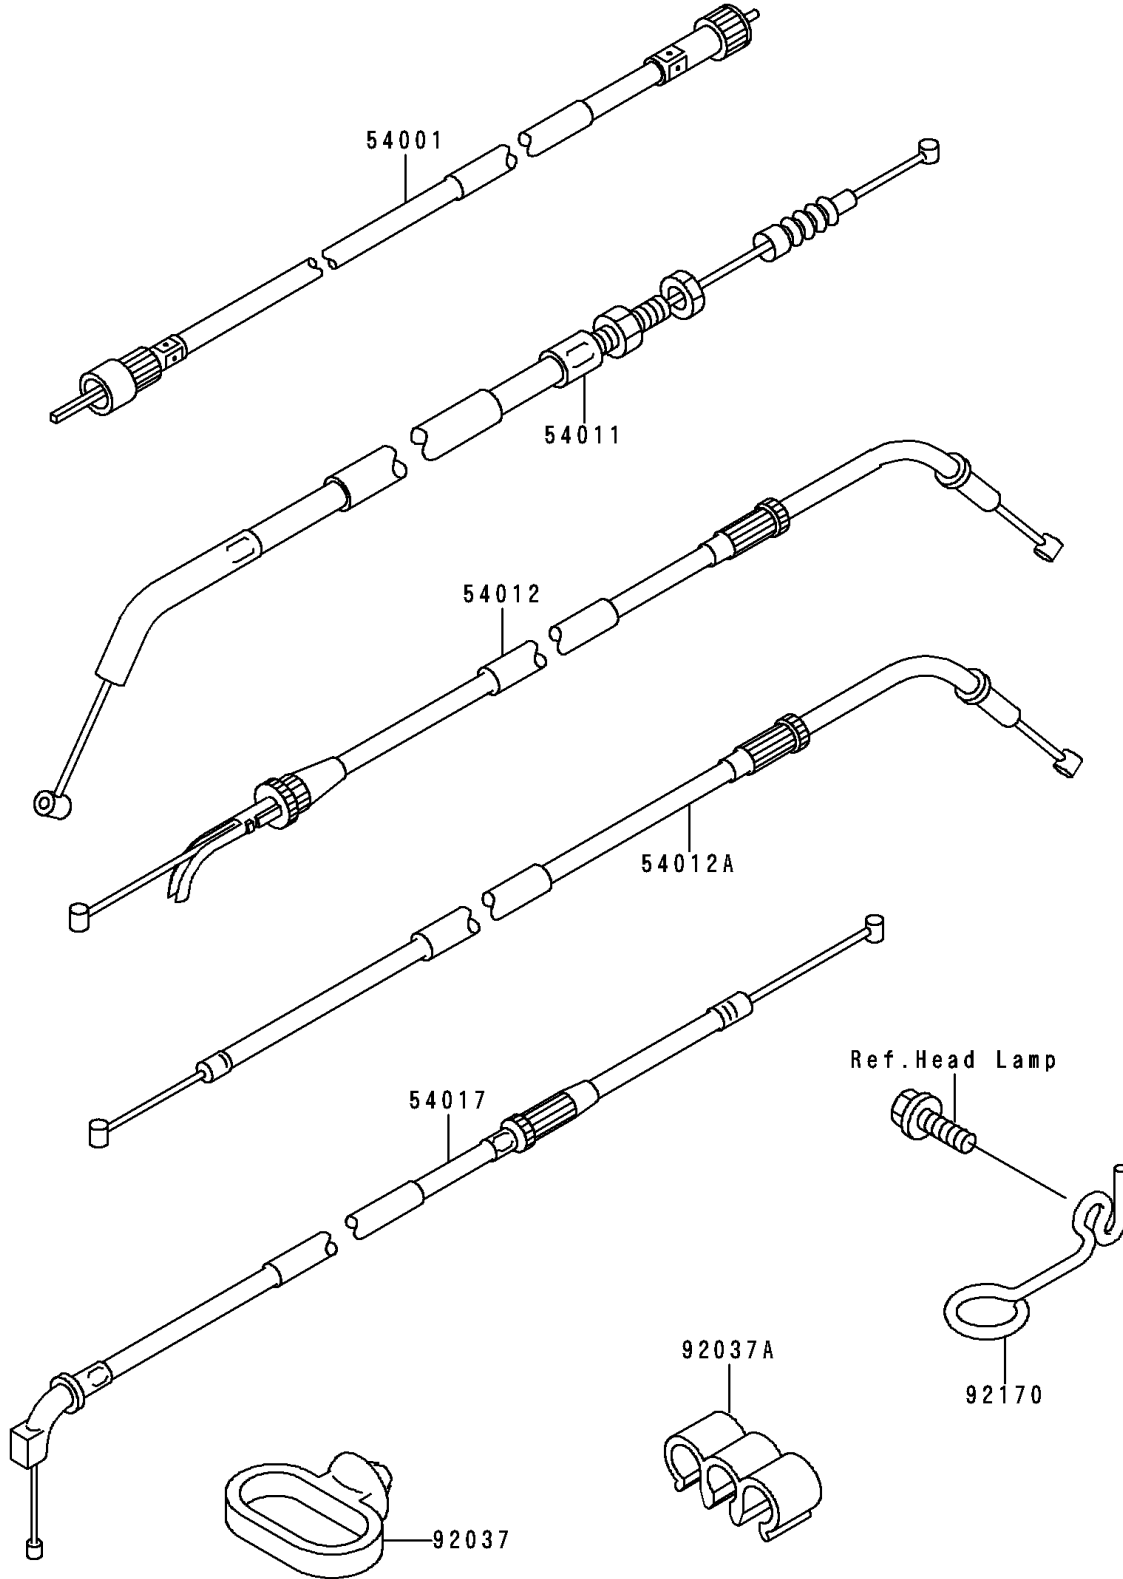

1991 Zephyr 750 PARTS DIAGRAM

Cable

F2540

1991 Zephyr 750 PARTS LIST

Cable

ITEM NAME	PART NUMBER	QUANTITY
CABLE-SPEEDOMETER (Ref # 54001)	54001-1144	1
CABLE-CLUTCH (Ref # 54011)	54011-1309	1
CABLE-THROTTLE,OPENING (Ref # 54012)	54012-1386	1
CABLE-THROTTLE,CLOSING (Ref # 54012A)	54012-1387	1
CABLE-STARTER (Ref # 54017)	54017-1121	1
CLAMP,CABLE (Ref # 92037)	92037-1459	1
CLAMP,CABLE (Ref # 92037A)	92037-1697	1
CLAMP,CABLE (Ref # 92170)	92170-1245	1