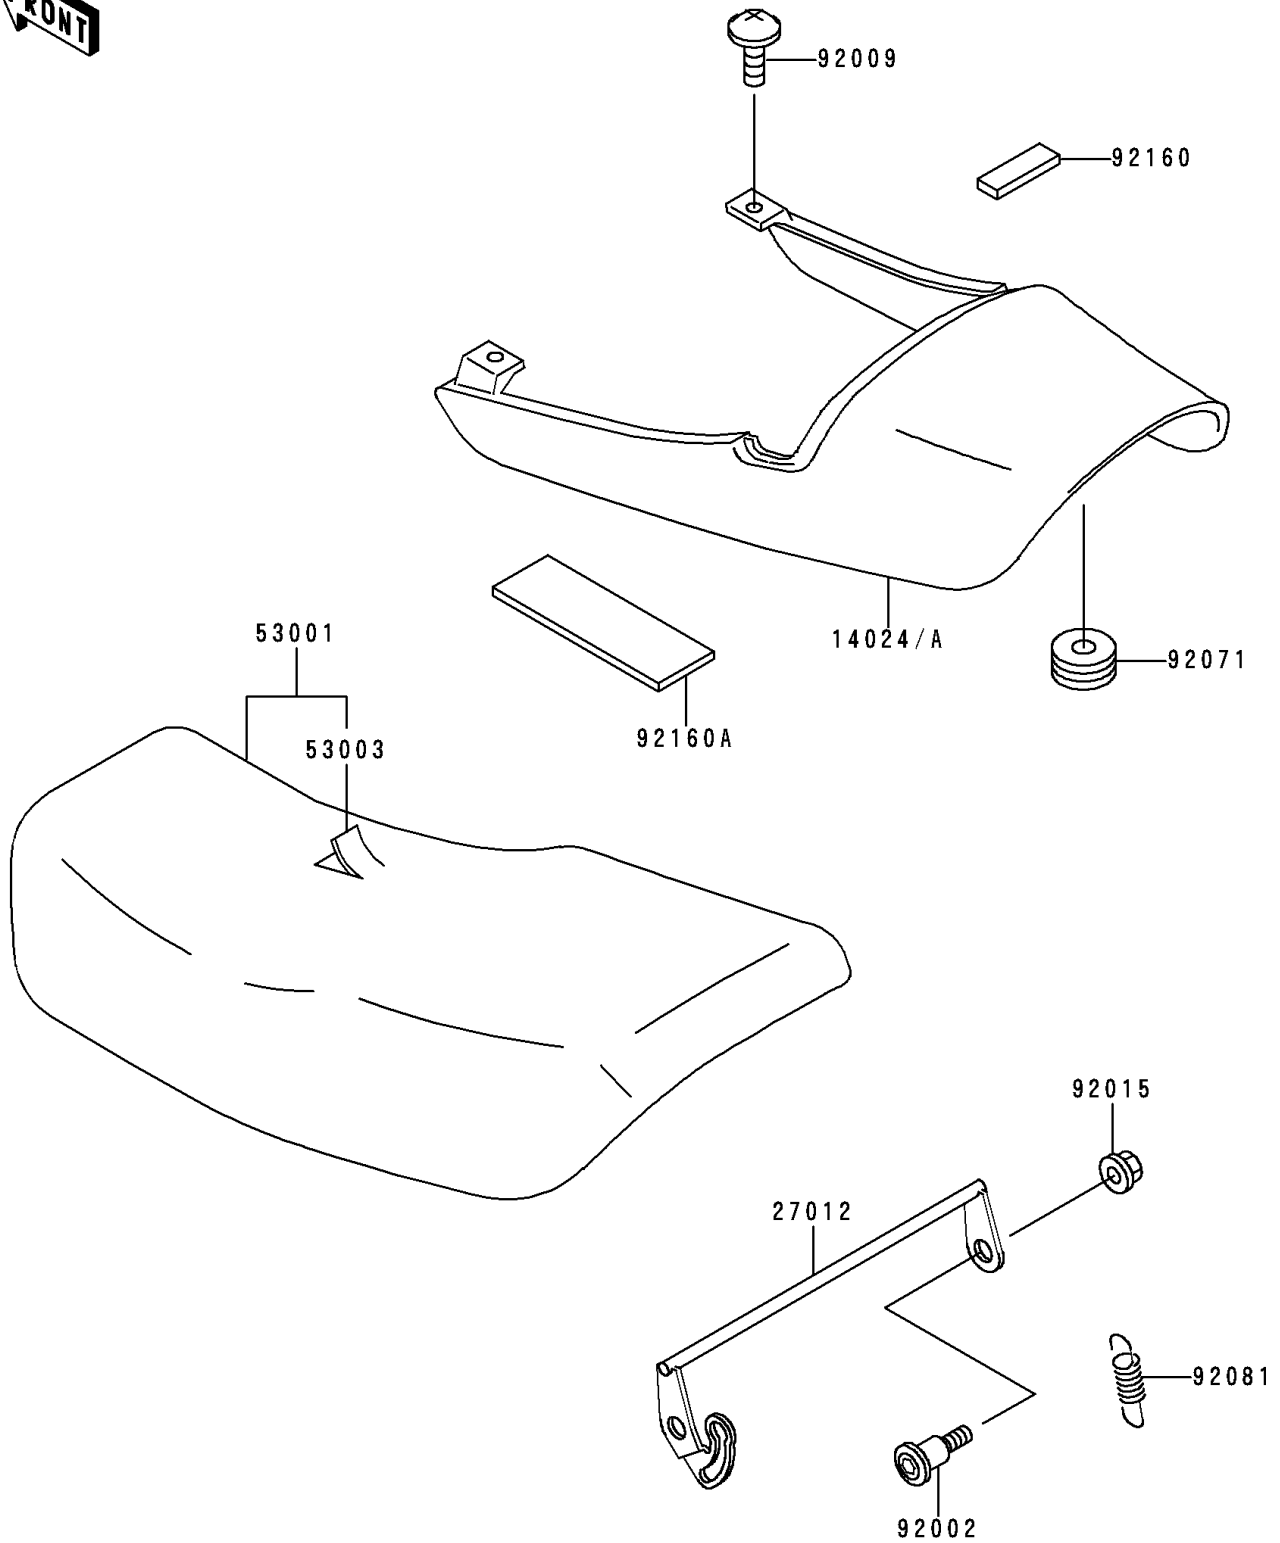

1993 Zephyr 750

PARTS DIAGRAM

Seat

F2510

1993 Zephyr 750

PARTS LIST

Seat

ITEM NAME	PART NUMBER	QUANTITY
COVER,SEAT,L.V.RED (Ref # 14024A)	14024-1973-P5	1
HOOK,SEAT (Ref # 27012)	27012-1422	1
SEAT-ASSY,DUAL,W/BAND,BLACK (Ref # 53001)	53001-1622-MA	1
LEATHER,SEAT,BLACK (Ref # 53003)	53003-1243-MA	1
BOLT,SOCKET,6MM (Ref # 92002)	92002-1616	2
SCREW,6X14 (Ref # 92009)	92009-1288	2
NUT,FLANGED,6MM (Ref # 92015)	92015-1699	2
GROMMET (Ref # 92071)	92071-056	2
SPRING (Ref # 92081)	92081-1023	1
DAMPER (Ref # 92160)	92160-1099	3
DAMPER (Ref # 92160A)	92160-1266	2