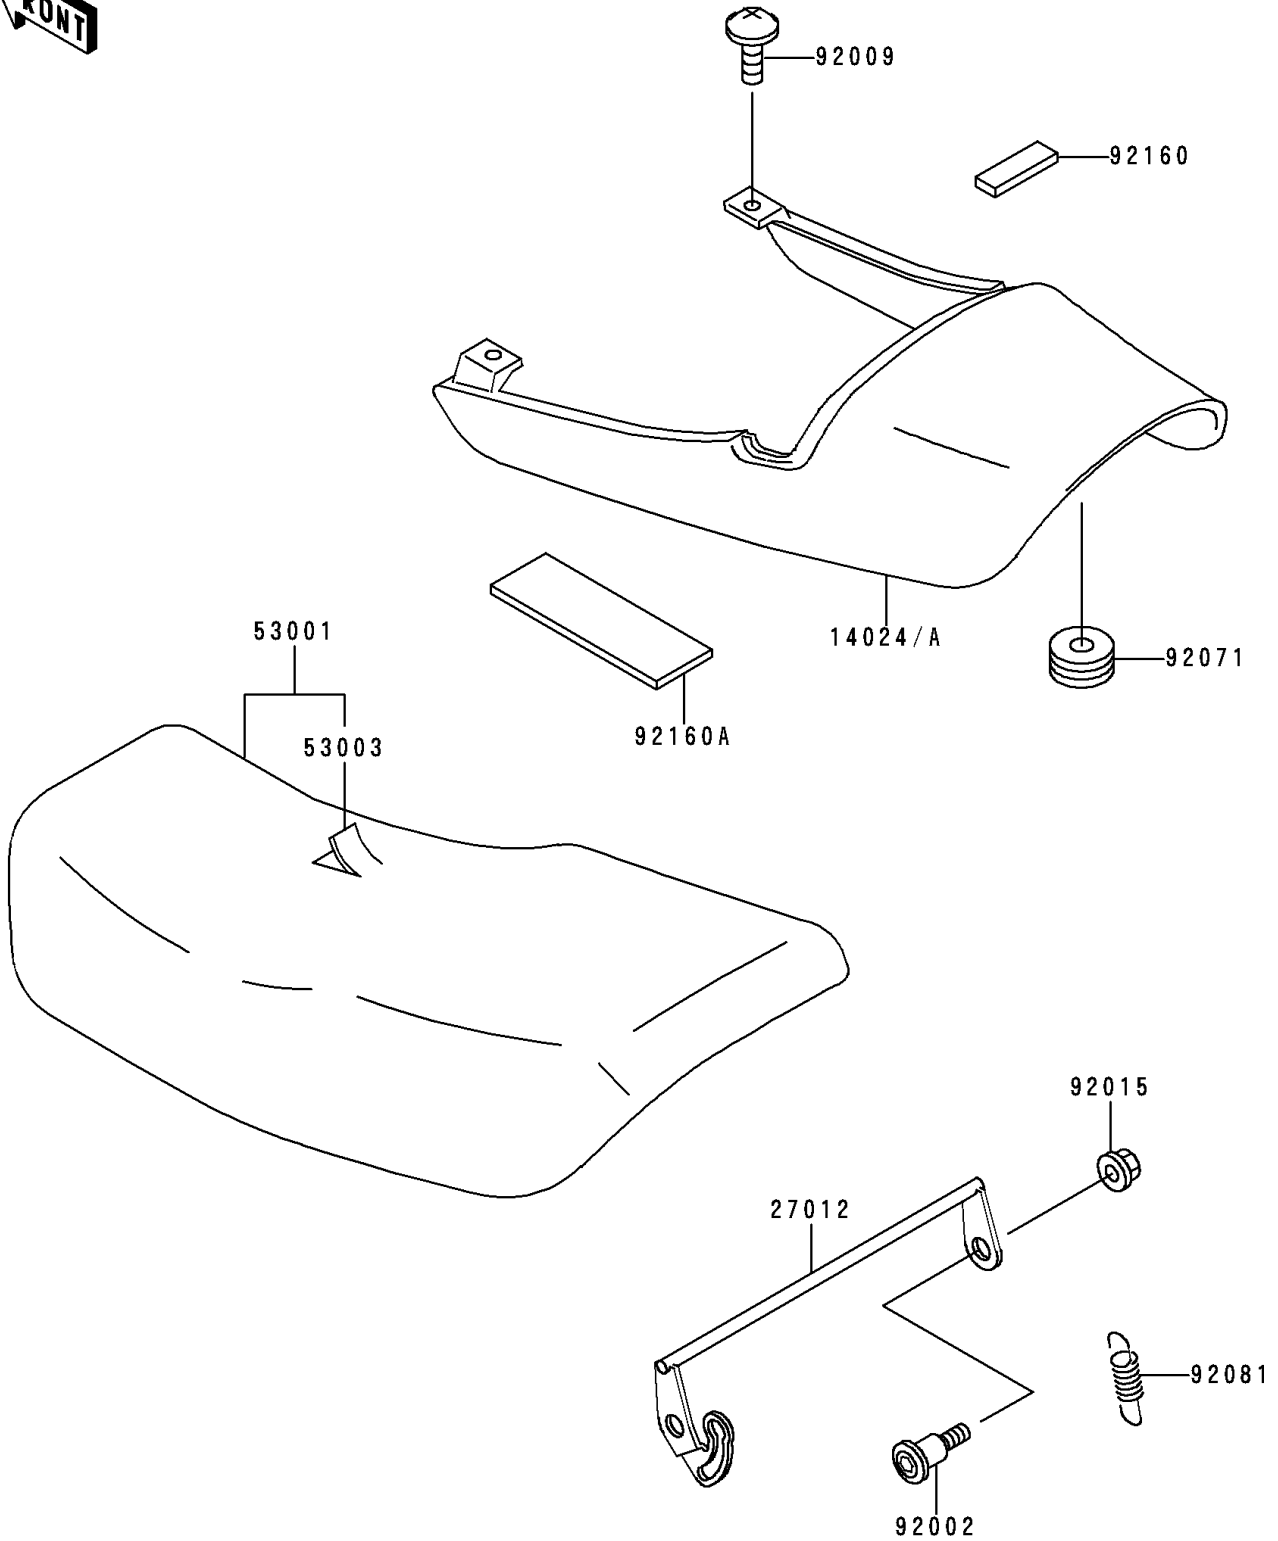

1991 Zephyr 750 PARTS DIAGRAM

Seat

F2510

1991 Zephyr 750 PARTS LIST

Seat

ITEM NAME	PART NUMBER	QUANTITY
COVER,SEAT,C.P.RED (Ref # 14024)	14024-1973-A5	1
HOOK,SEAT (Ref # 27012)	27012-1422	1
SEAT-ASSY,DUAL,W/BAND,BLACK (Ref # 53001)	53001-1622-MA	1
LEATHER,SEAT,BLACK (Ref # 53003)	53003-1243-MA	1
BOLT,SOCKET,6MM (Ref # 92002)	92002-1616	2
SCREW,6X14 (Ref # 92009)	92009-1288	2
NUT,FLANGED,6MM (Ref # 92015)	92015-1699	2
GROMMET (Ref # 92071)	92071-056	2
SPRING (Ref # 92081)	92081-1023	1
DAMPER (Ref # 92160)	92160-1099	3
DAMPER (Ref # 92160A)	92160-1266	2