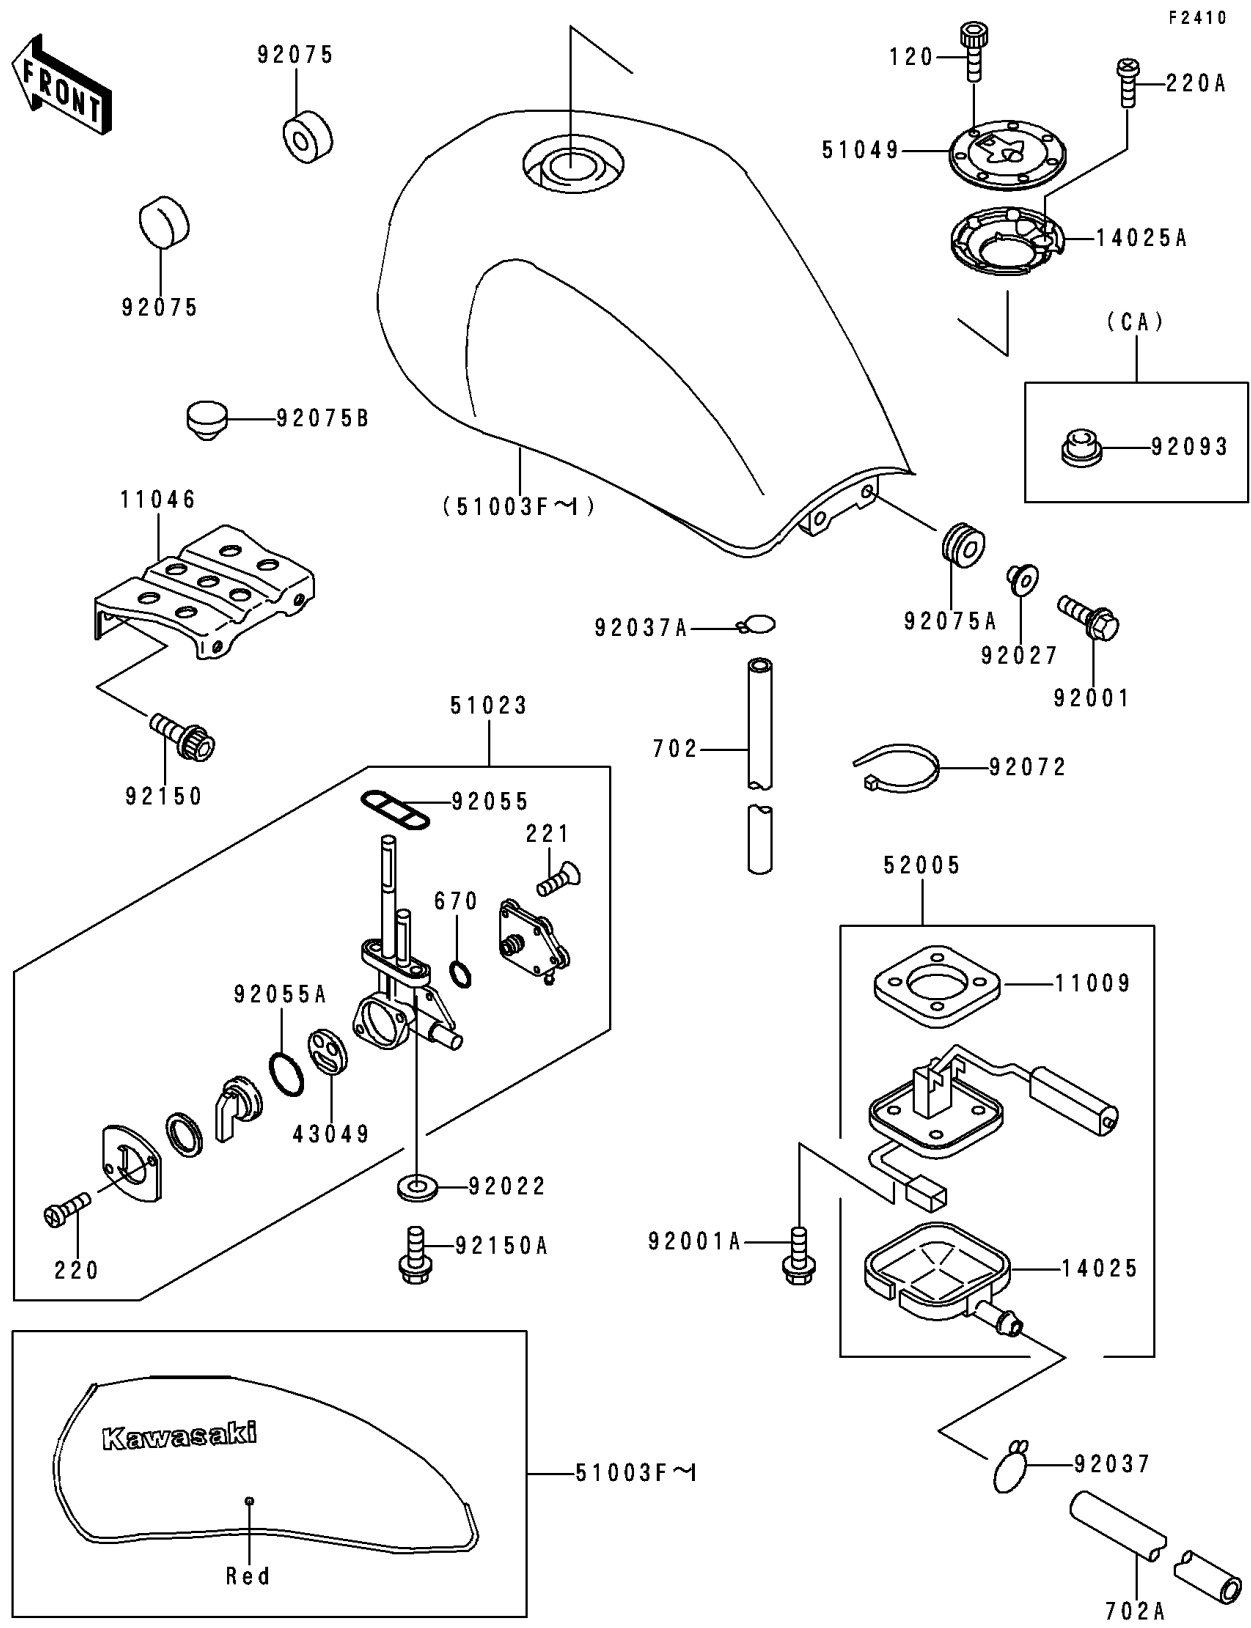

1991 Zephyr 750 PARTS DIAGRAM

Fuel Tank

1991 Zephyr 750 PARTS LIST

Fuel Tank

ITEM NAME	PART NUMBER	QUANTITY
GASKET,FUEL GAUGE (Ref # 11009)	11009-1656	1
BRACKET,FUEL TANK (Ref # 11046)	11046-1789	1
COVER,FUEL GAUGE (Ref # 14025)	14025-1536	1
COVER,TANK CAP (Ref # 14025A)	14025-1913	1
PACKING,TAP VALVE (Ref # 43049)	43049-1066	1
TANK-COMP-FUEL,C.P.RED (Ref # 51003F)	51003-5238-A5	1
TANK-COMP-FUEL,C.P.RED (Ref # 51003H)	51003-5239-A5	1
TAP-ASSY,FUEL (Ref # 51023)	51023-1175	1
CAP-TANK,FUEL (Ref # 51049)	51049-1091	1
GAUGE,FUEL (Ref # 52005)	52005-1101	1
BOLT,6X25 (Ref # 92001)	92001-1524	2
BOLT,FUEL GAUGE (Ref # 92001A)	92001-1705	4
WASHER,6.2X11X1.5 (Ref # 92022)	92022-183	2
COLLAR,L=13.1 (Ref # 92027)	92027-251	2
CLAMP,TUBE (Ref # 92037)	92037-147	1
CLAMP (Ref # 92037A)	92037-1712	1
RING-O,FUEL TAP PACKING (Ref # 92055)	92055-1112	1
RING-O,TAP LEVER (Ref # 92055A)	92055-1419	1
BAND,L=185 (Ref # 92072)	92072-1195	1
DAMPER,FUEL TANK (Ref # 92075)	92075-101	2
DAMPER (Ref # 92075A)	92075-1690	2
DAMPER (Ref # 92075B)	92075-1737	2
SEAL,FUEL TANK CAP (Ref # 92093)	92093-1030	1
BOLT-SOCKET (Ref # 120)	120S0512	7
SCREW-PAN-CROS (Ref # 220)	220B0308	2
SCREW-PAN-CROS (Ref # 220A)	220C0508	1
SCREW-CSK-CROS,4X14 (Ref # 221)	221B0414	5
O RING,4MM (Ref # 670)	670B1504	1
TUBE-RUBBER,7X10X600 (Ref # 702)	702A07600	1

1991 Zephyr 750 PARTS LIST

Fuel Tank

ITEM NAME	PART NUMBER	QUANTITY
TUBE-RUBBER,7X10X860 (Ref # 702A)	702A07860	1
BOLT,SOCKET,8X20 (Ref # 92150)	92150-1155	2
BOLT,FLANGED,6X16 (Ref # 92150A)	92150-1358	2