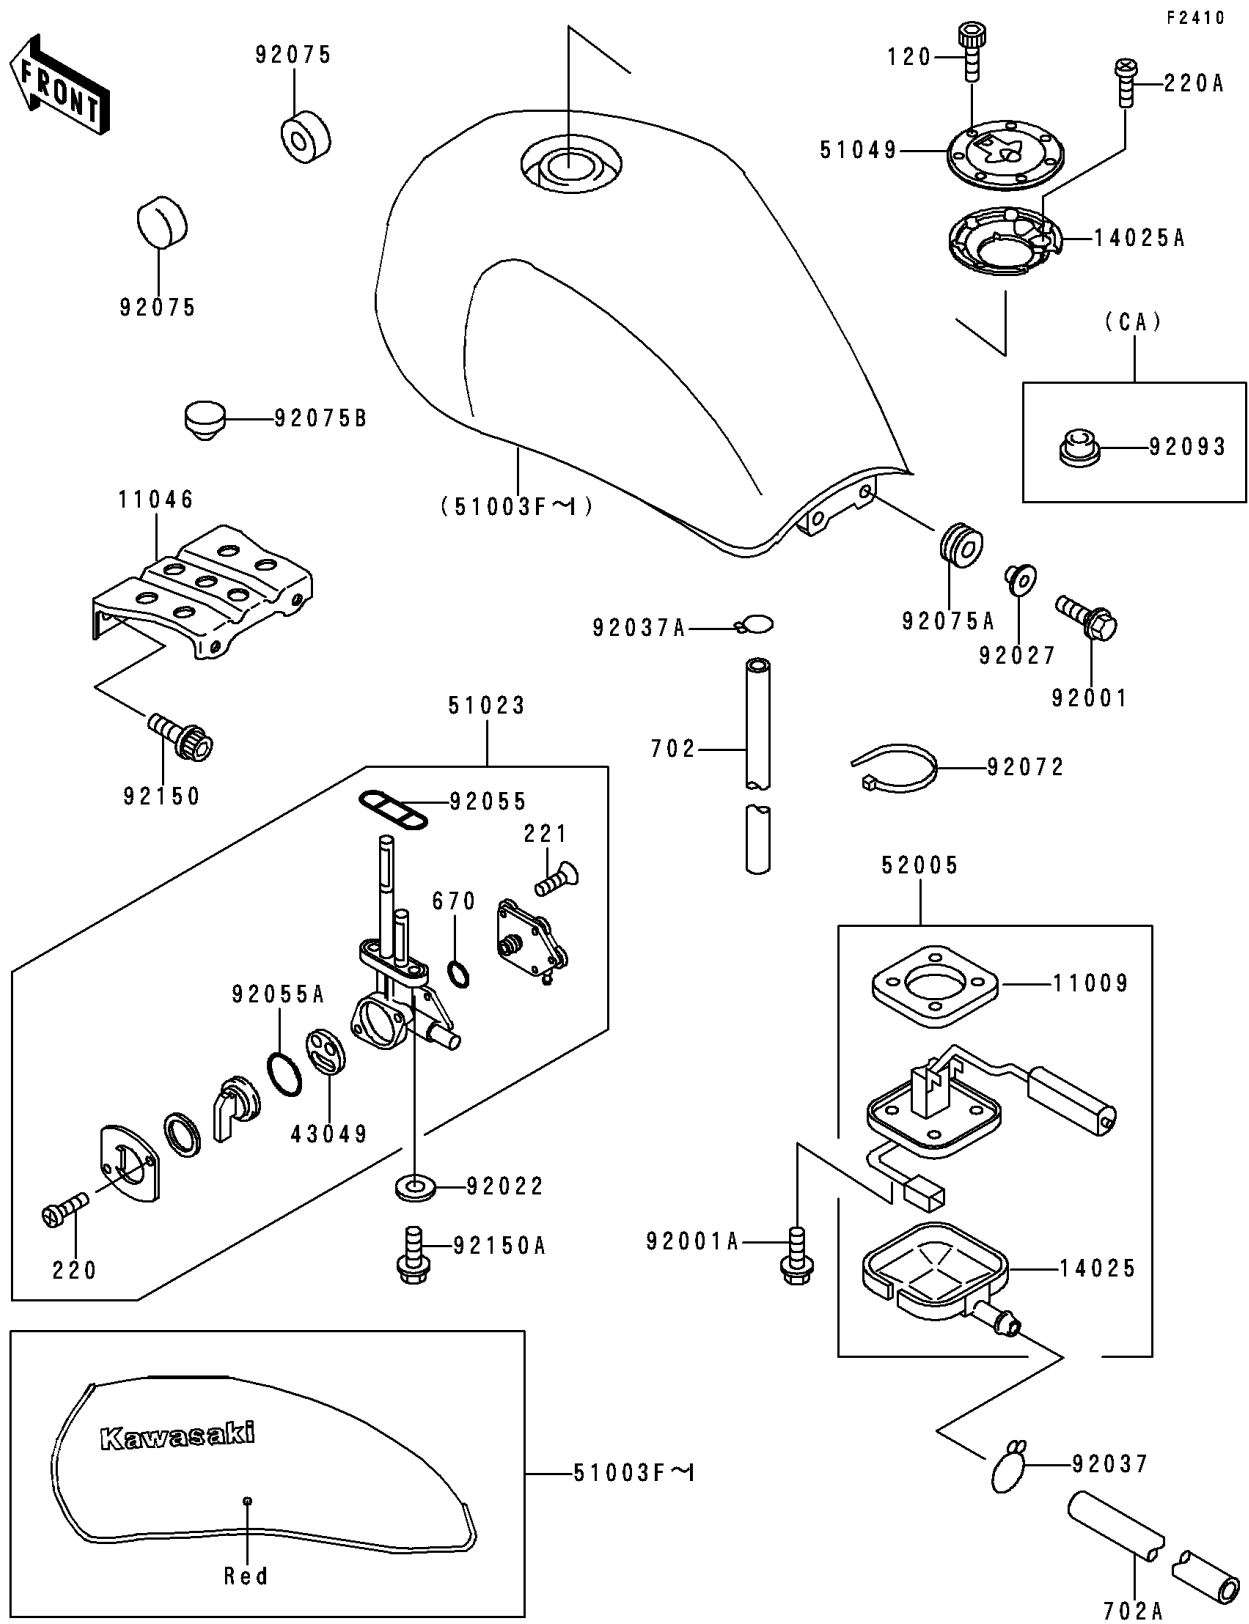

# 1991 Zephyr 750 PARTS DIAGRAM

Fuel Tank

# 1991 Zephyr 750 PARTS LIST

## Fuel Tank

ITEM NAME	PART NUMBER	QUANTITY
GASKET,FUEL GAUGE (Ref # 11009)	11009-1656	1
BRACKET,FUEL TANK (Ref # 11046)	11046-1789	1
COVER,FUEL GAUGE (Ref # 14025)	14025-1536	1
COVER,TANK CAP (Ref # 14025A)	14025-1913	1
PACKING,TAP VALVE (Ref # 43049)	43049-1066	1
TANK-COMP-FUEL,C.P.RED (Ref # 51003F)	51003-5238-A5	1
TANK-COMP-FUEL,C.P.RED (Ref # 51003H)	51003-5239-A5	1
TAP-ASSY,FUEL (Ref # 51023)	51023-1175	1
CAP-TANK,FUEL (Ref # 51049)	51049-1091	1
GAUGE,FUEL (Ref # 52005)	52005-1101	1
BOLT,6X25 (Ref # 92001)	92001-1524	2
BOLT,FUEL GAUGE (Ref # 92001A)	92001-1705	4
WASHER,6.2X11X1.5 (Ref # 92022)	92022-183	2
COLLAR,L=13.1 (Ref # 92027)	92027-251	2
CLAMP,TUBE (Ref # 92037)	92037-147	1
CLAMP (Ref # 92037A)	92037-1712	1
RING-O,FUEL TAP PACKING (Ref # 92055)	92055-1112	1
RING-O,TAP LEVER (Ref # 92055A)	92055-1419	1
BAND,L=185 (Ref # 92072)	92072-1195	1
DAMPER,FUEL TANK (Ref # 92075)	92075-101	2
DAMPER (Ref # 92075A)	92075-1690	2
DAMPER (Ref # 92075B)	92075-1737	2
SEAL,FUEL TANK CAP (Ref # 92093)	92093-1030	1
BOLT-SOCKET (Ref # 120)	120S0512	7
SCREW-PAN-CROS (Ref # 220)	220B0308	2
SCREW-PAN-CROS (Ref # 220A)	220C0508	1
SCREW-CSK-CROS,4X14 (Ref # 221)	221B0414	5
O RING,4MM (Ref # 670)	670B1504	1
TUBE-RUBBER,7X10X600 (Ref # 702)	702A07600	1

## Fuel Tank

ITEM NAME	PART NUMBER	QUANTITY
TUBE-RUBBER,7X10X860 (Ref # 702A)	702A07860	1
BOLT,SOCKET,8X20 (Ref # 92150)	92150-1155	2
BOLT,FLANGED,6X16 (Ref # 92150A)	92150-1358	2