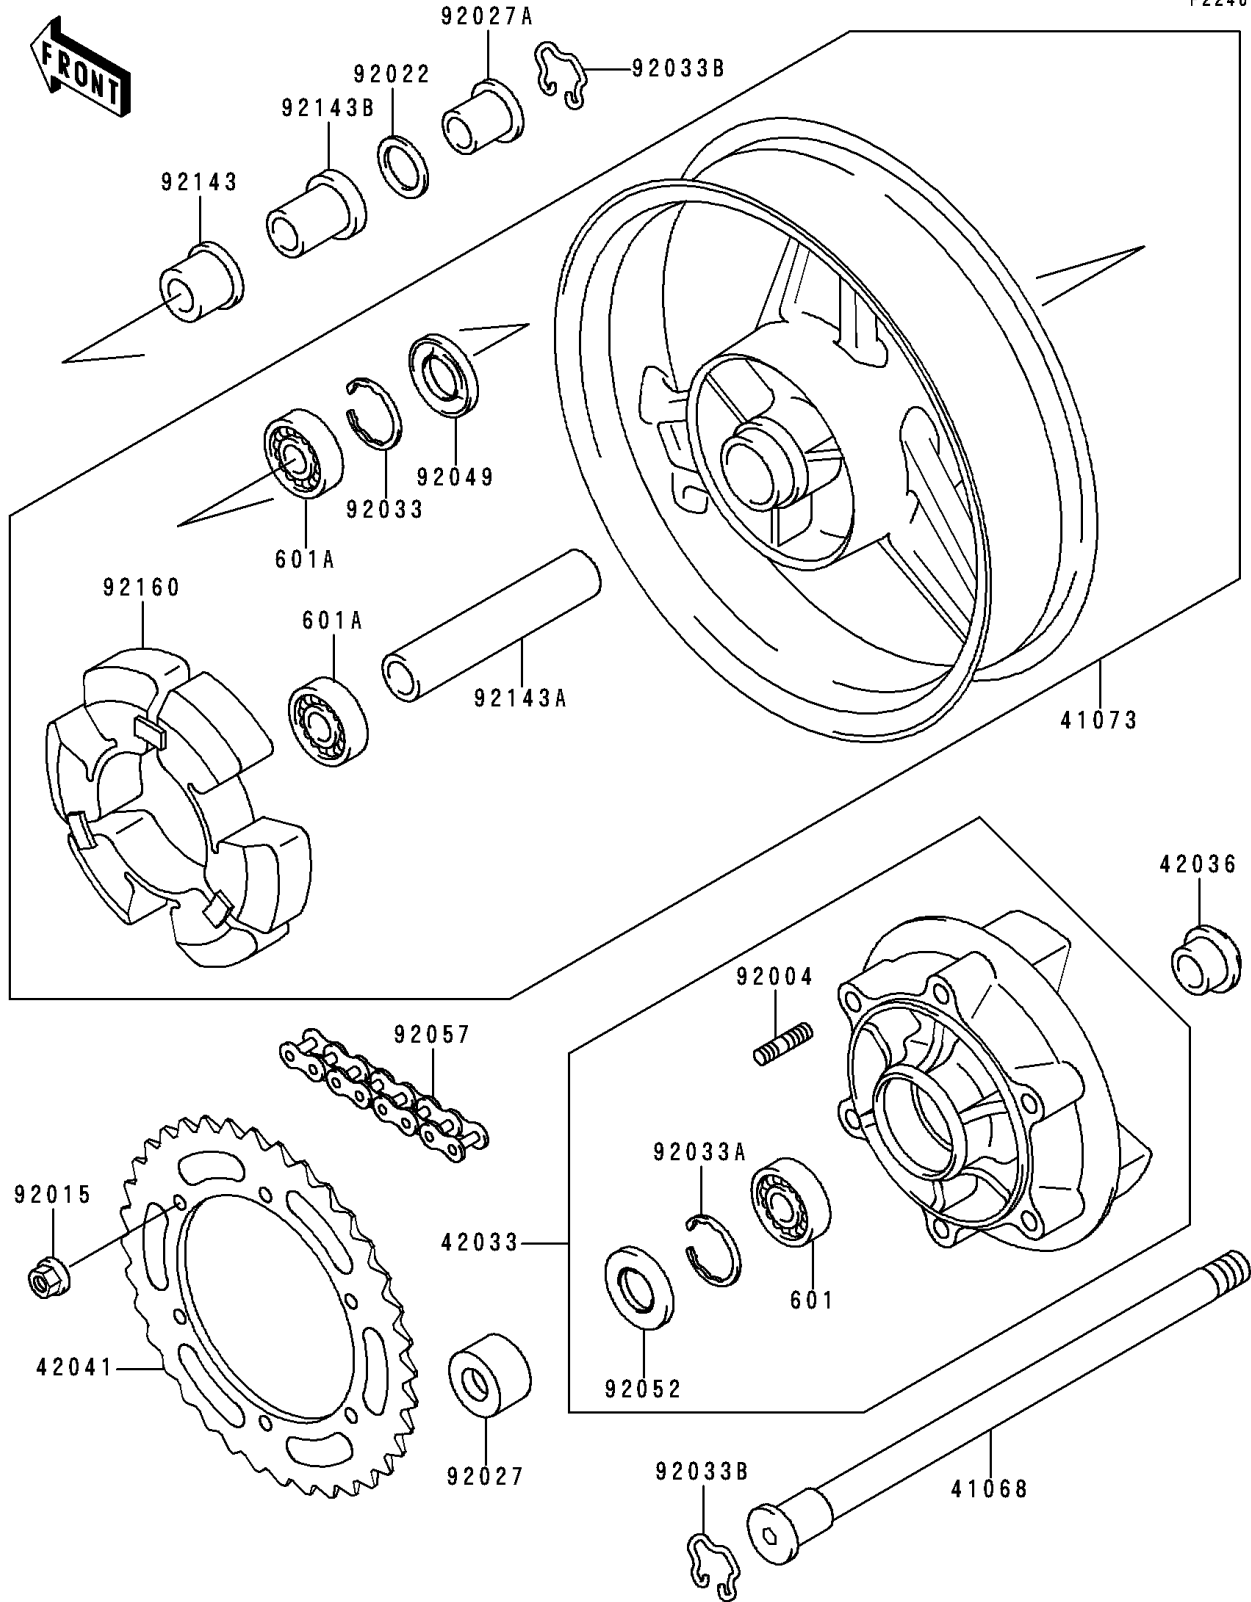

# 1991 Zephyr 750 PARTS DIAGRAM

Rear Hub

F2240

# 1991 Zephyr 750 PARTS LIST

## Rear Hub

ITEM NAME	PART NUMBER	QUANTITY
BEARING-BALL,#6205G (Ref # 601)	601B6205G	1
BEARING-BALL,#6303ZZC3 (Ref # 601A)	601B6303ZZ	2
AXLE,RR (Ref # 41068)	41068-1323	1
WHEEL-ASSY,RR,G.GRAY (Ref # 41073)	41073-1481-JF	1
COUPLING-ASSY,RR HUB,G.GRAY (Ref # 42033)	42033-1142-GD	1
SLEEVE,RR AXLE,L=22 (Ref # 42036)	42036-1233	1
SPROCKET-HUB,39T (Ref # 42041)	42041-1371	1
STUD,10X19.5 (Ref # 92004)	92004-1151	6
NUT,10MM (Ref # 92015)	92015-1720	6
WASHER,23X32X2.3 (Ref # 92022)	92022-1618	1
COLLAR,L=21 (Ref # 92027)	92027-1661	1
COLLAR,RR AXLE,L=28 (Ref # 92027A)	92027-1810	1
RING-SNAP,47MM (Ref # 92033)	92033-1042	1
RING-SNAP,52MM (Ref # 92033A)	92033-1043	1
RING-SNAP,RR AXLE (Ref # 92033B)	92033-1156	2
SEAL-OIL,BJN28475 (Ref # 92049)	92049-1056	1
SEAL-OIL,TWC35527 (Ref # 92052)	92052-006	1
CHAIN,DRIVE,EK525MV-OX106L (Ref # 92057)	92057-1320	1
COLLAR,RR AXLE,L=26 (Ref # 92143)	92143-1210	1
COLLAR,RR HUB,L=125 (Ref # 92143A)	92143-1393	1
COLLAR,RR AXLE,L=38 (Ref # 92143B)	92143-1440	1
DAMPER,SHOCK,RR HUB (Ref # 92160)	92160-1248	1