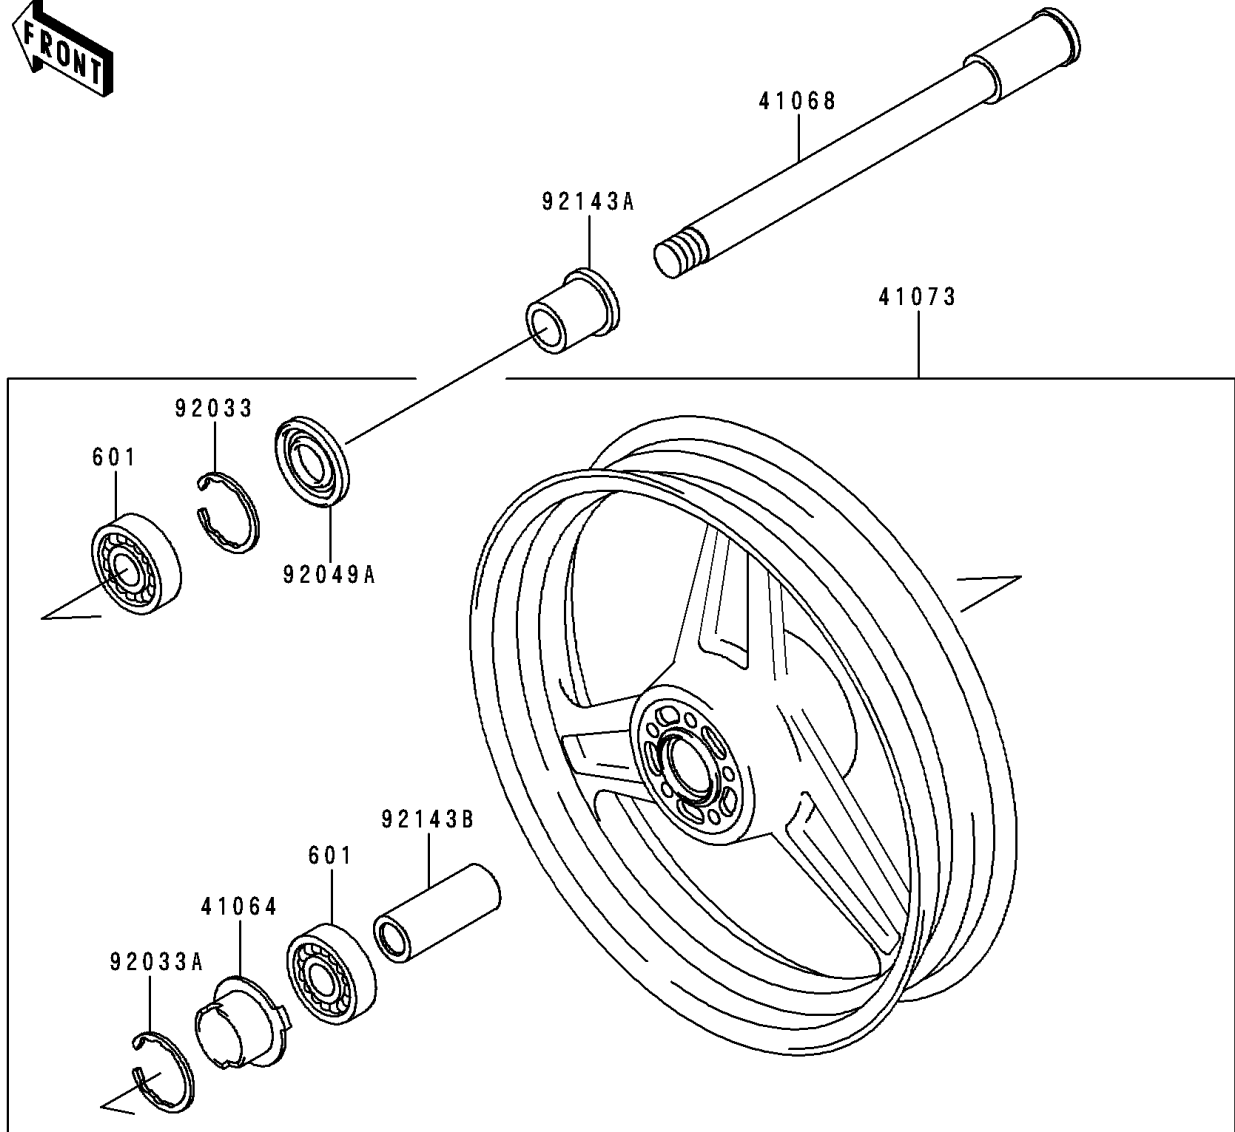

# 1991 Zephyr 750 PARTS DIAGRAM

Front Hub

F2230

# 1991 Zephyr 750 PARTS LIST

## Front Hub

ITEM NAME	PART NUMBER	QUANTITY
BEARING-BALL,#6203UUC3 (Ref # 601)	601B6203UU	2
GEAR-METER SCREW,24T (Ref # 41060)	41060-1025	1
GEAR-METER SCREW,9T (Ref # 41060A)	41060-1123	1
WASHER,5.1X9X0.4 (Ref # 41063)	41063-001	2
RECEIVER-SPEEDOMETER (Ref # 41064)	41064-1006	1
AXLE,FR (Ref # 41068)	41068-1255	1
WHEEL-ASSY,FR,G.GRAY (Ref # 41073)	41073-1480-JF	1
CASE-ASSY-METER GEAR (Ref # 41078)	41078-1069	1
PIN,SPRING (Ref # 41082)	41082-001	1
BUSHING,SPEEDOMETER (Ref # 92028)	92028-1066	1
RING-SNAP,40MM (Ref # 92033)	92033-1040	1
RING-SNAP,42MM (Ref # 92033A)	92033-1041	1
SEAL-OIL,BJN30427-C3 (Ref # 92049)	92049-1057	1
SEAL-OIL,AG1258AO (Ref # 92049A)	92049-1110	1
COLLAR,FR AXLE,NUT,L=42.5 (Ref # 92143)	92143-1206	1
COLLAR,FR AXLE,L=19.5 (Ref # 92143A)	92143-1335	1
COLLAR,FR HUB,L=87.5 (Ref # 92143B)	92143-1392	1