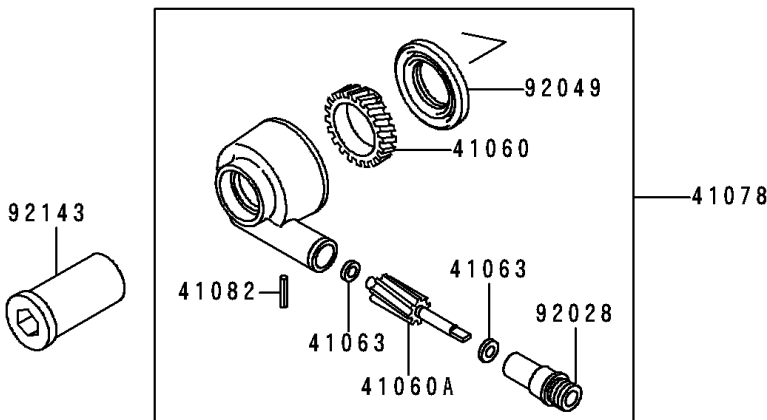

# 1991 Zephyr 750 PARTS DIAGRAM

Front Hub

F2230

# 1991 Zephyr 750 PARTS LIST

## Front Hub

ITEM NAME	PART NUMBER	QUANTITY
BEARING-BALL,#6203UUC3 (Ref # 601)	601B6203UU	2
GEAR-METER SCREW,24T (Ref # 41060)	41060-1025	1
GEAR-METER SCREW,9T (Ref # 41060A)	41060-1123	1
WASHER,5.1X9X0.4 (Ref # 41063)	41063-001	2
RECEIVER-SPEEDOMETER (Ref # 41064)	41064-1006	1
AXLE,FR (Ref # 41068)	41068-1255	1
WHEEL-ASSY,FR,G.GRAY (Ref # 41073)	41073-1480-JF	1
CASE-ASSY-METER GEAR (Ref # 41078)	41078-1069	1
PIN,SPRING (Ref # 41082)	41082-001	1
BUSHING,SPEEDOMETER (Ref # 92028)	92028-1066	1
RING-SNAP,40MM (Ref # 92033)	92033-1040	1
RING-SNAP,42MM (Ref # 92033A)	92033-1041	1
SEAL-OIL,BJN30427-C3 (Ref # 92049)	92049-1057	1
SEAL-OIL,AG1258AO (Ref # 92049A)	92049-1110	1
COLLAR,FR AXLE,NUT,L=42.5 (Ref # 92143)	92143-1206	1
COLLAR,FR AXLE,L=19.5 (Ref # 92143A)	92143-1335	1
COLLAR,FR HUB,L=87.5 (Ref # 92143B)	92143-1392	1