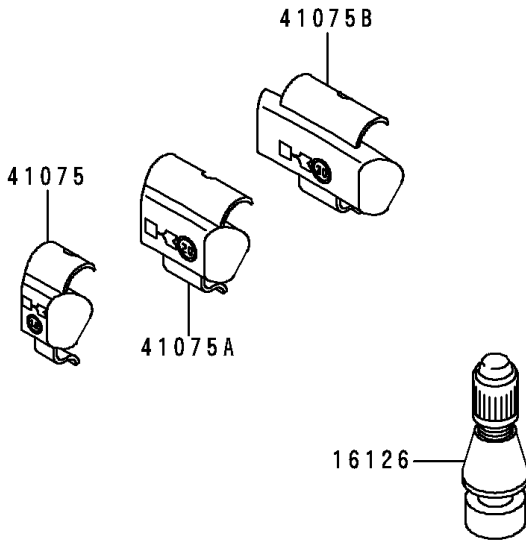

1991 Zephyr 750 PARTS DIAGRAM

Tire

F2210

1991 Zephyr 750 PARTS LIST

Tire

| ITEM NAME | PART NUMBER | QUANTITY |
|---|--------------------|-----------------|
| VALVE,TIRE (Ref # 16126) | 16126-1140 | 2 |
| TIRE,FR,120/70-17 58H,K505F(D) (Ref # 41002) | 41002-1836 | 1 |
| TIRE,RR,150/70-17 69H,K505L(D) (Ref # 41002A) | 41002-1837 | 1 |
| BALANCER-WHEEL,10G,SILVER (Ref # 41075) | 41075-1014 | AR |
| BALANCER-WHEEL,20G,SILVER (Ref # 41075A) | 41075-1015 | AR |
| BALANCER-WHEEL,30G,SILVER (Ref # 41075B) | 41075-1016 | AR |