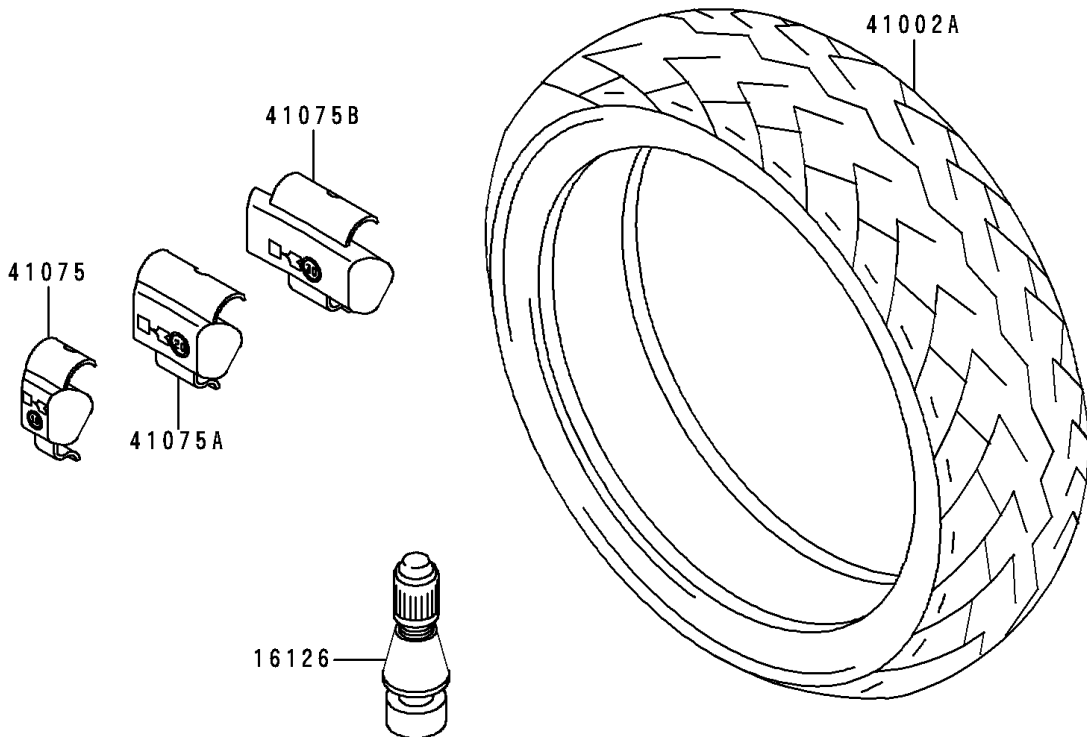

1991 Zephyr 750 PARTS DIAGRAM

Tire

F2210

1991 Zephyr 750 PARTS LIST

Tire

| ITEM NAME | PART NUMBER | QUANTITY |
|---|--------------------|-----------------|
| VALVE,TIRE (Ref # 16126) | 16126-1140 | 2 |
| TIRE,FR,120/70-17 58H,K505F(D) (Ref # 41002) | 41002-1836 | 1 |
| TIRE,RR,150/70-17 69H,K505L(D) (Ref # 41002A) | 41002-1837 | 1 |
| BALANCER-WHEEL,10G,SILVER (Ref # 41075) | 41075-1014 | AR |
| BALANCER-WHEEL,20G,SILVER (Ref # 41075A) | 41075-1015 | AR |
| BALANCER-WHEEL,30G,SILVER (Ref # 41075B) | 41075-1016 | AR |