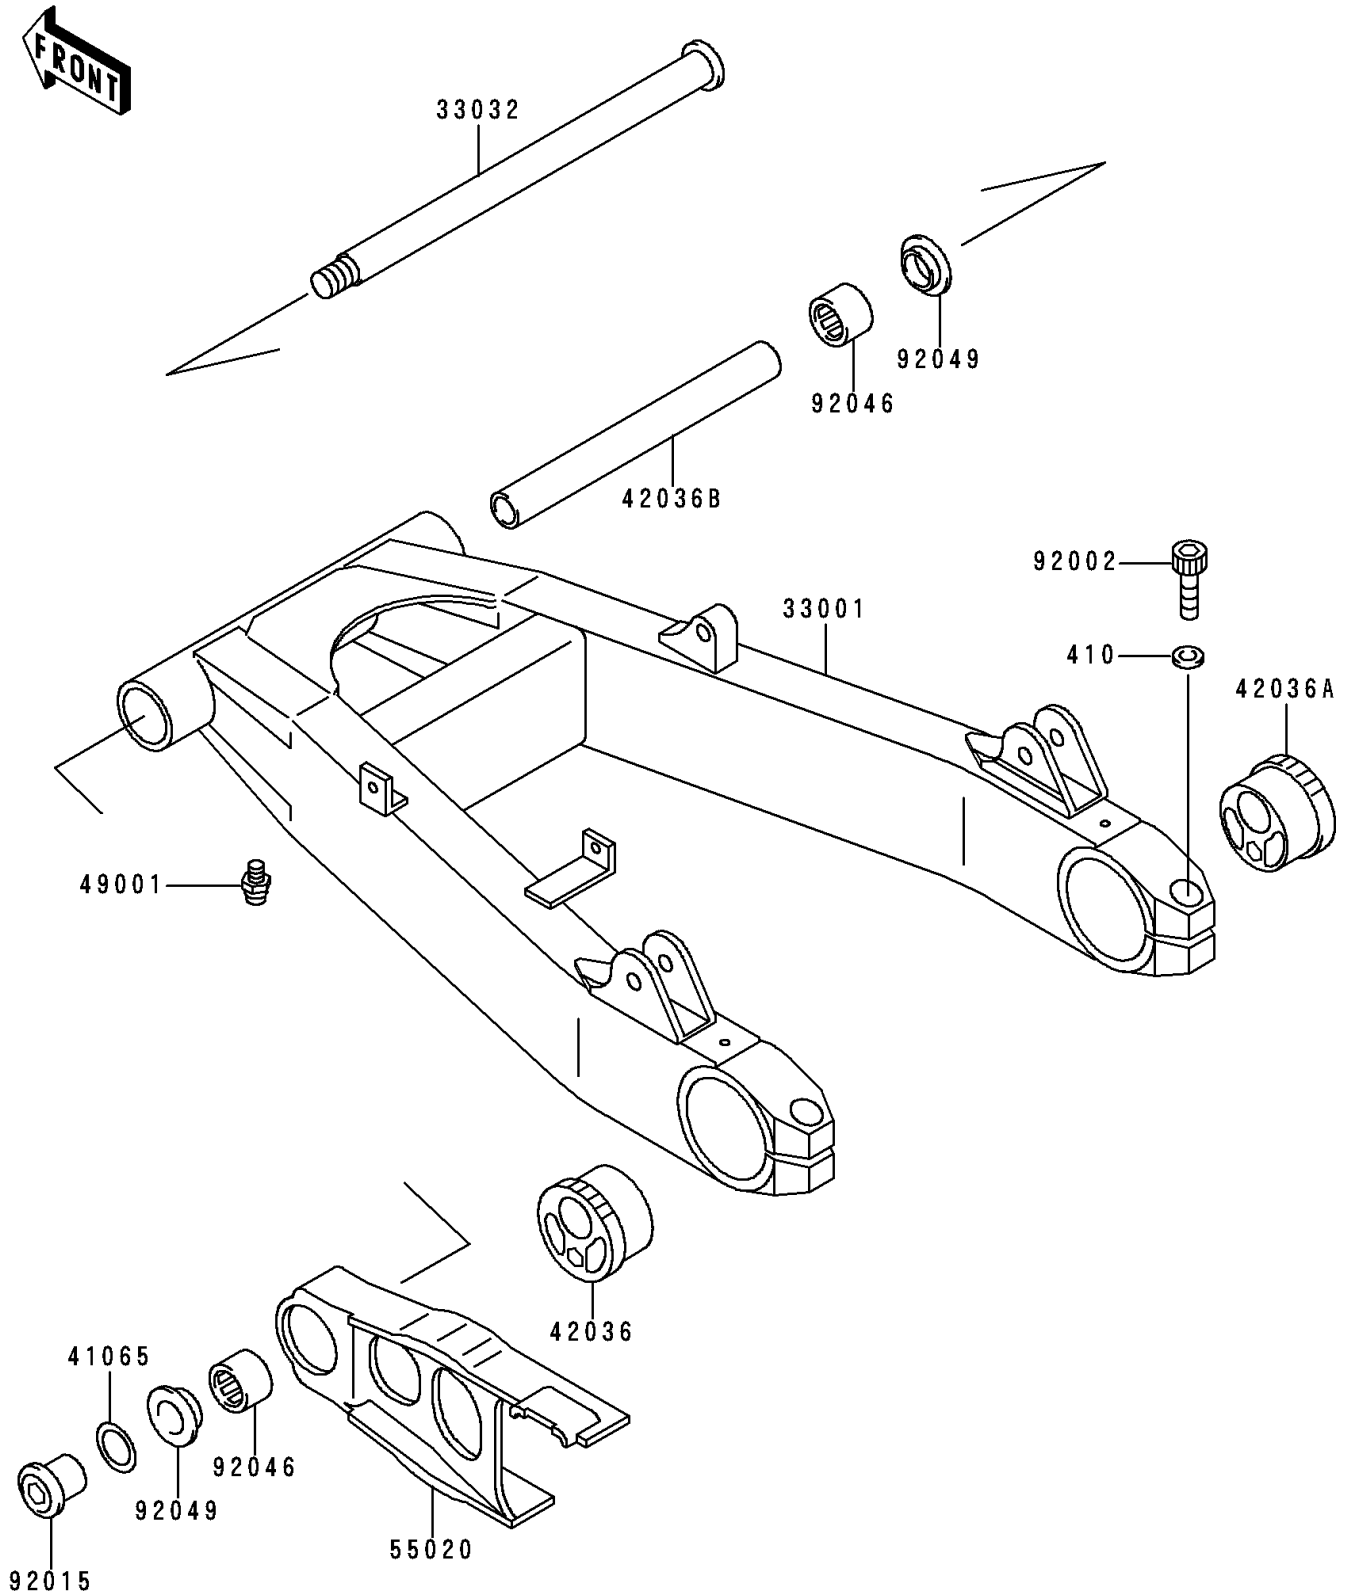

1991 Zephyr 750 PARTS DIAGRAM

Swing Arm

F2141

1991 Zephyr 750 PARTS LIST

Swing Arm

ITEM NAME	PART NUMBER	QUANTITY
W-PLAIN-S (Ref # 410)	410E1000	2
ARM-COMP-SWING,SILVER NO.25 (Ref # 33001)	33001-1372-CE	1
SHAFT-SWING ARM (Ref # 33032)	33032-1163	1
WASHER,24.5X32X0.8 (Ref # 41065)	41065-005	1
SLEEVE,AXLE,LH (Ref # 42036)	42036-1147	1
SLEEVE,AXLE,RH (Ref # 42036A)	42036-1148	1
SLEEVE,SWING ARM,L=237 (Ref # 42036B)	42036-1264	1
NIPPLE-GREASE (Ref # 49001)	49001-1051	1
GUARD,CHAIN (Ref # 55020)	55020-1383	1
BOLT,SOCKET,10X40 (Ref # 92002)	92002-1452	2
NUT,16MM (Ref # 92015)	92015-1835	1
BEARING-NEEDLE,BM2824 (Ref # 92046)	92046-1202	2
SEAL-OIL (Ref # 92049)	92049-1181	2