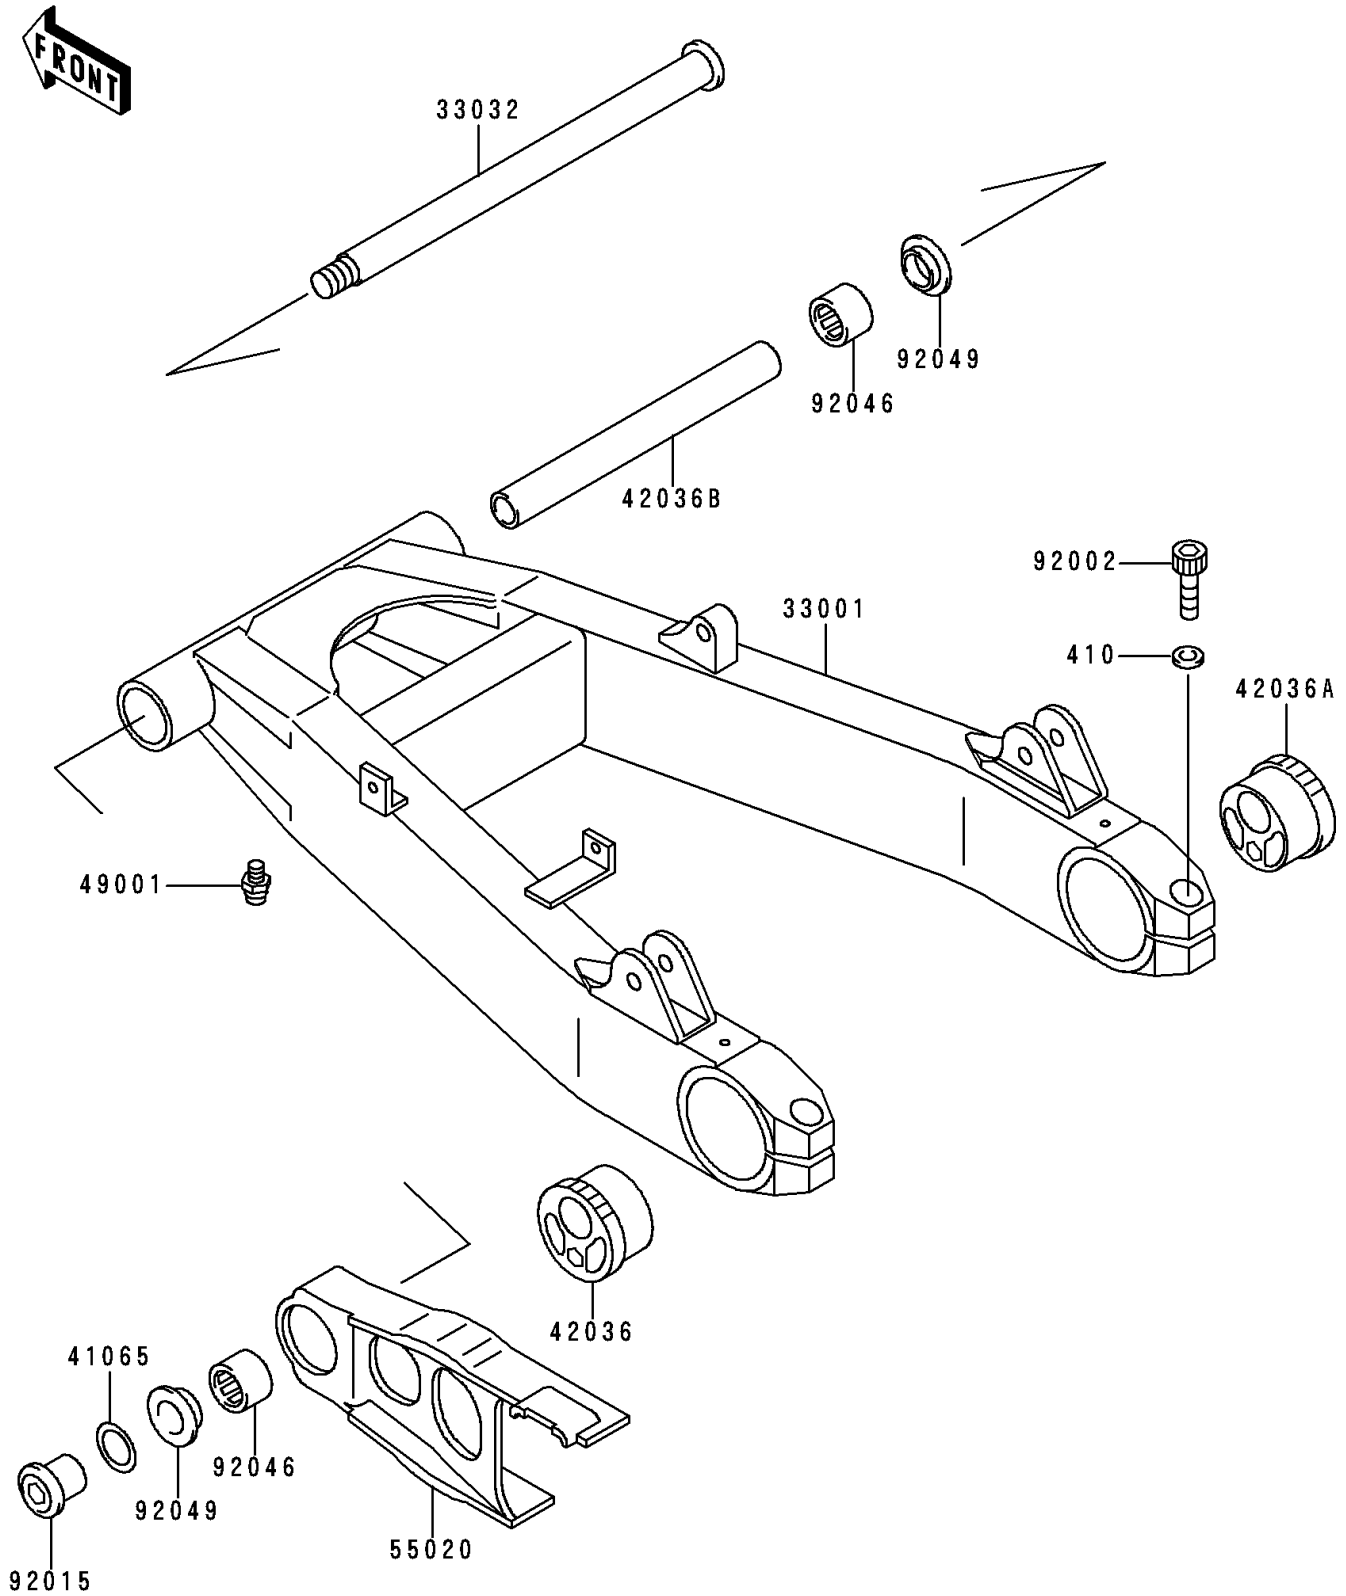

# 1991 Zephyr 750 PARTS DIAGRAM

Swing Arm

F2141

# 1991 Zephyr 750 PARTS LIST

## Swing Arm

ITEM NAME	PART NUMBER	QUANTITY
W-PLAIN-S (Ref # 410)	410E1000	2
ARM-COMP-SWING,SILVER NO.25 (Ref # 33001)	33001-1372-CE	1
SHAFT-SWING ARM (Ref # 33032)	33032-1163	1
WASHER,24.5X32X0.8 (Ref # 41065)	41065-005	1
SLEEVE,AXLE,LH (Ref # 42036)	42036-1147	1
SLEEVE,AXLE,RH (Ref # 42036A)	42036-1148	1
SLEEVE,SWING ARM,L=237 (Ref # 42036B)	42036-1264	1
NIPPLE-GREASE (Ref # 49001)	49001-1051	1
GUARD,CHAIN (Ref # 55020)	55020-1383	1
BOLT,SOCKET,10X40 (Ref # 92002)	92002-1452	2
NUT,16MM (Ref # 92015)	92015-1835	1
BEARING-NEEDLE,BM2824 (Ref # 92046)	92046-1202	2
SEAL-OIL (Ref # 92049)	92049-1181	2