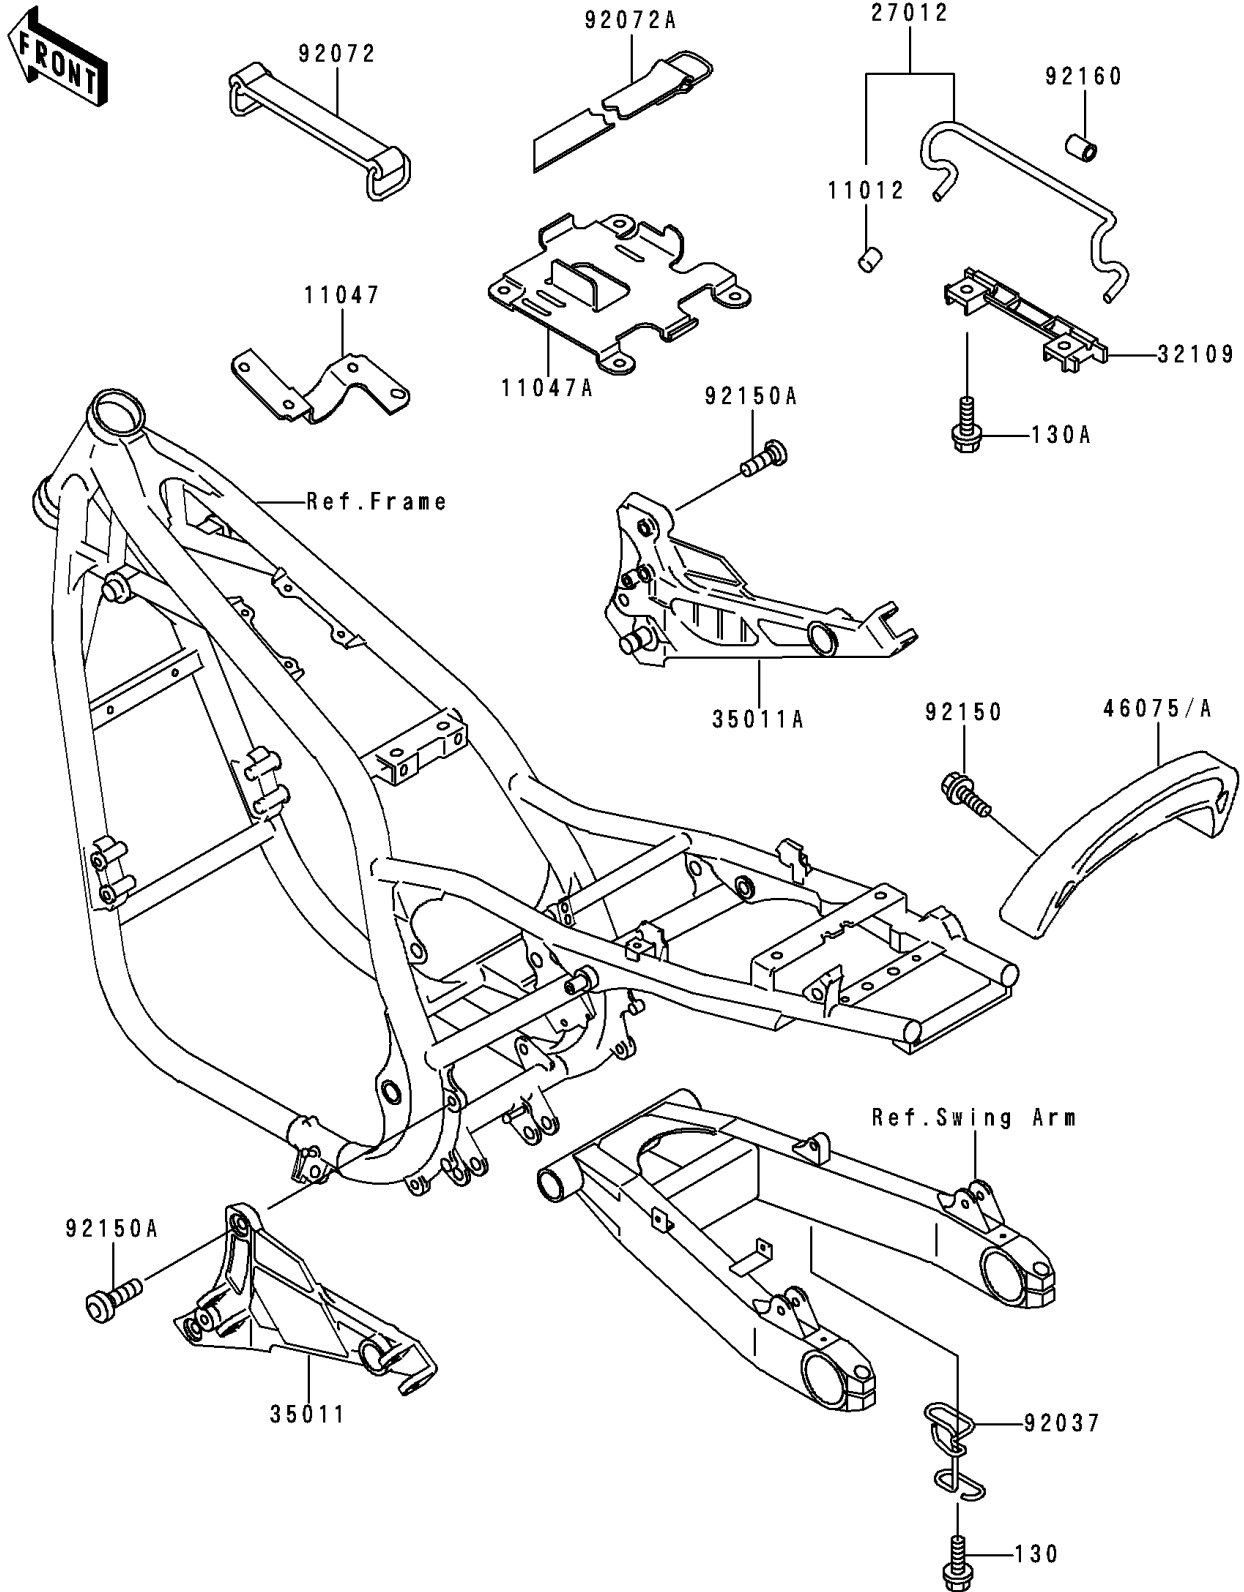

1991 Zephyr 750 PARTS DIAGRAM

Battery Case

F2132

1991 Zephyr 750 PARTS LIST

Battery Case

ITEM NAME	PART NUMBER	QUANTITY
BOLT-FLANGED (Ref # 130)	130J0610	1
BOLT-FLANGED,8X14 (Ref # 130A)	130J0814	4
CAP,BUNGEE CORD HOOK (Ref # 11012)	11012-1589	4
BRACKET,REGULATOR (Ref # 11047)	11047-1178	1
BRACKET,CANISTER&TOOL (Ref # 11047A)	11047-1247	1
HOOK,BUNGEE CORD (Ref # 27012)	27012-1398	2
GRIP-FRAME (Ref # 32109)	32109-1219	2
STAY,STEP HOLDER,LH,C.GRAY (Ref # 35011)	35011-1544-EZ	1
STAY,STEP HOLDER,RH,C.GRAY (Ref # 35011A)	35011-1545-EZ	1
GRIP,TAIL,C.P.RED (Ref # 46075)	46075-1093-A5	1
CLAMP,TUBE (Ref # 92037)	92037-1942	1
BAND (Ref # 92072)	92072-1176	1
BAND,L=400 (Ref # 92072A)	92072-1279	1
BOLT,SOCKET,8X20 (Ref # 92150)	92150-1155	2
BOLT,SOCKET,10X25 (Ref # 92150A)	92150-1401	4
DAMPER,4.5X11X20 (Ref # 92160)	92160-1074	4