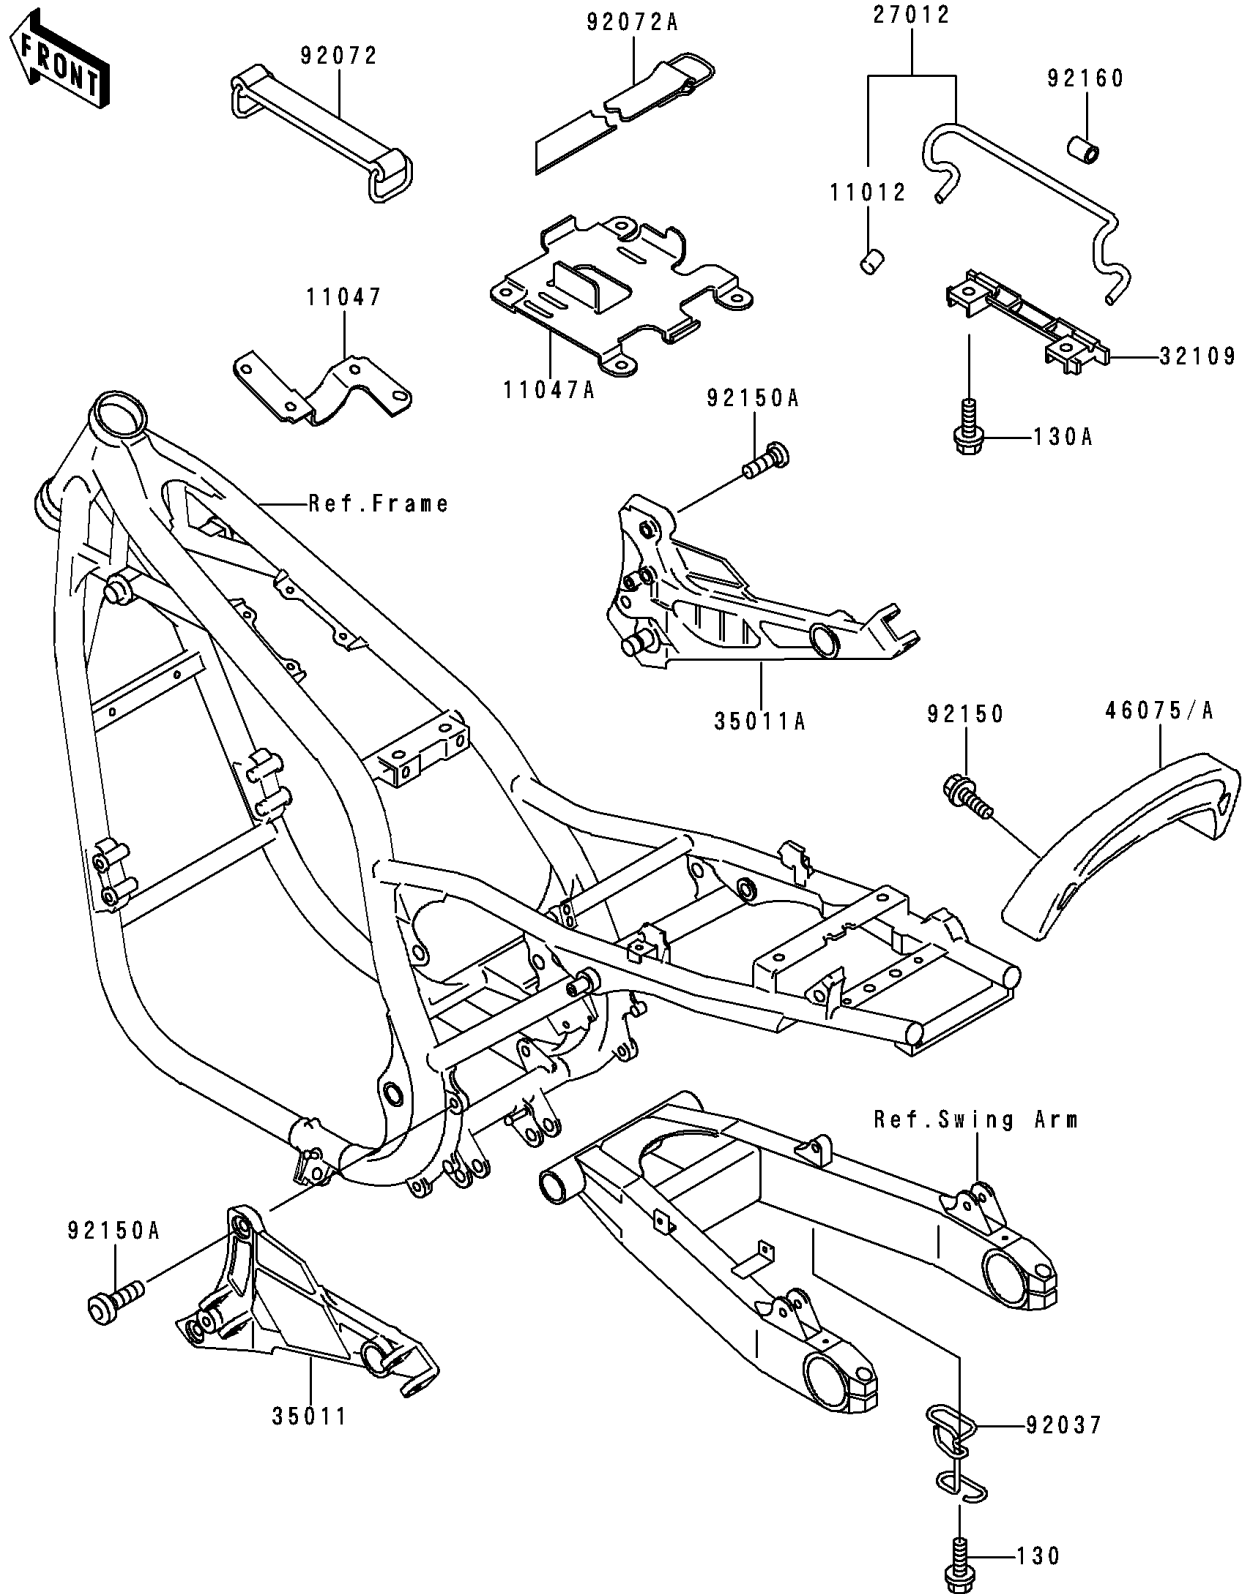

# 1991 Zephyr 750 PARTS DIAGRAM

## Battery Case

F2132

# 1991 Zephyr 750 PARTS LIST

## Battery Case

ITEM NAME	PART NUMBER	QUANTITY
BOLT-FLANGED (Ref # 130)	130J0610	1
BOLT-FLANGED,8X14 (Ref # 130A)	130J0814	4
CAP,BUNGEE CORD HOOK (Ref # 11012)	11012-1589	4
BRACKET,REGULATOR (Ref # 11047)	11047-1178	1
BRACKET,CANISTER&TOOL (Ref # 11047A)	11047-1247	1
HOOK,BUNGEE CORD (Ref # 27012)	27012-1398	2
GRIP-FRAME (Ref # 32109)	32109-1219	2
STAY,STEP HOLDER,LH,C.GRAY (Ref # 35011)	35011-1544-EZ	1
STAY,STEP HOLDER,RH,C.GRAY (Ref # 35011A)	35011-1545-EZ	1
GRIP,TAIL,C.P.RED (Ref # 46075)	46075-1093-A5	1
CLAMP,TUBE (Ref # 92037)	92037-1942	1
BAND (Ref # 92072)	92072-1176	1
BAND,L=400 (Ref # 92072A)	92072-1279	1
BOLT,SOCKET,8X20 (Ref # 92150)	92150-1155	2
BOLT,SOCKET,10X25 (Ref # 92150A)	92150-1401	4
DAMPER,4.5X11X20 (Ref # 92160)	92160-1074	4