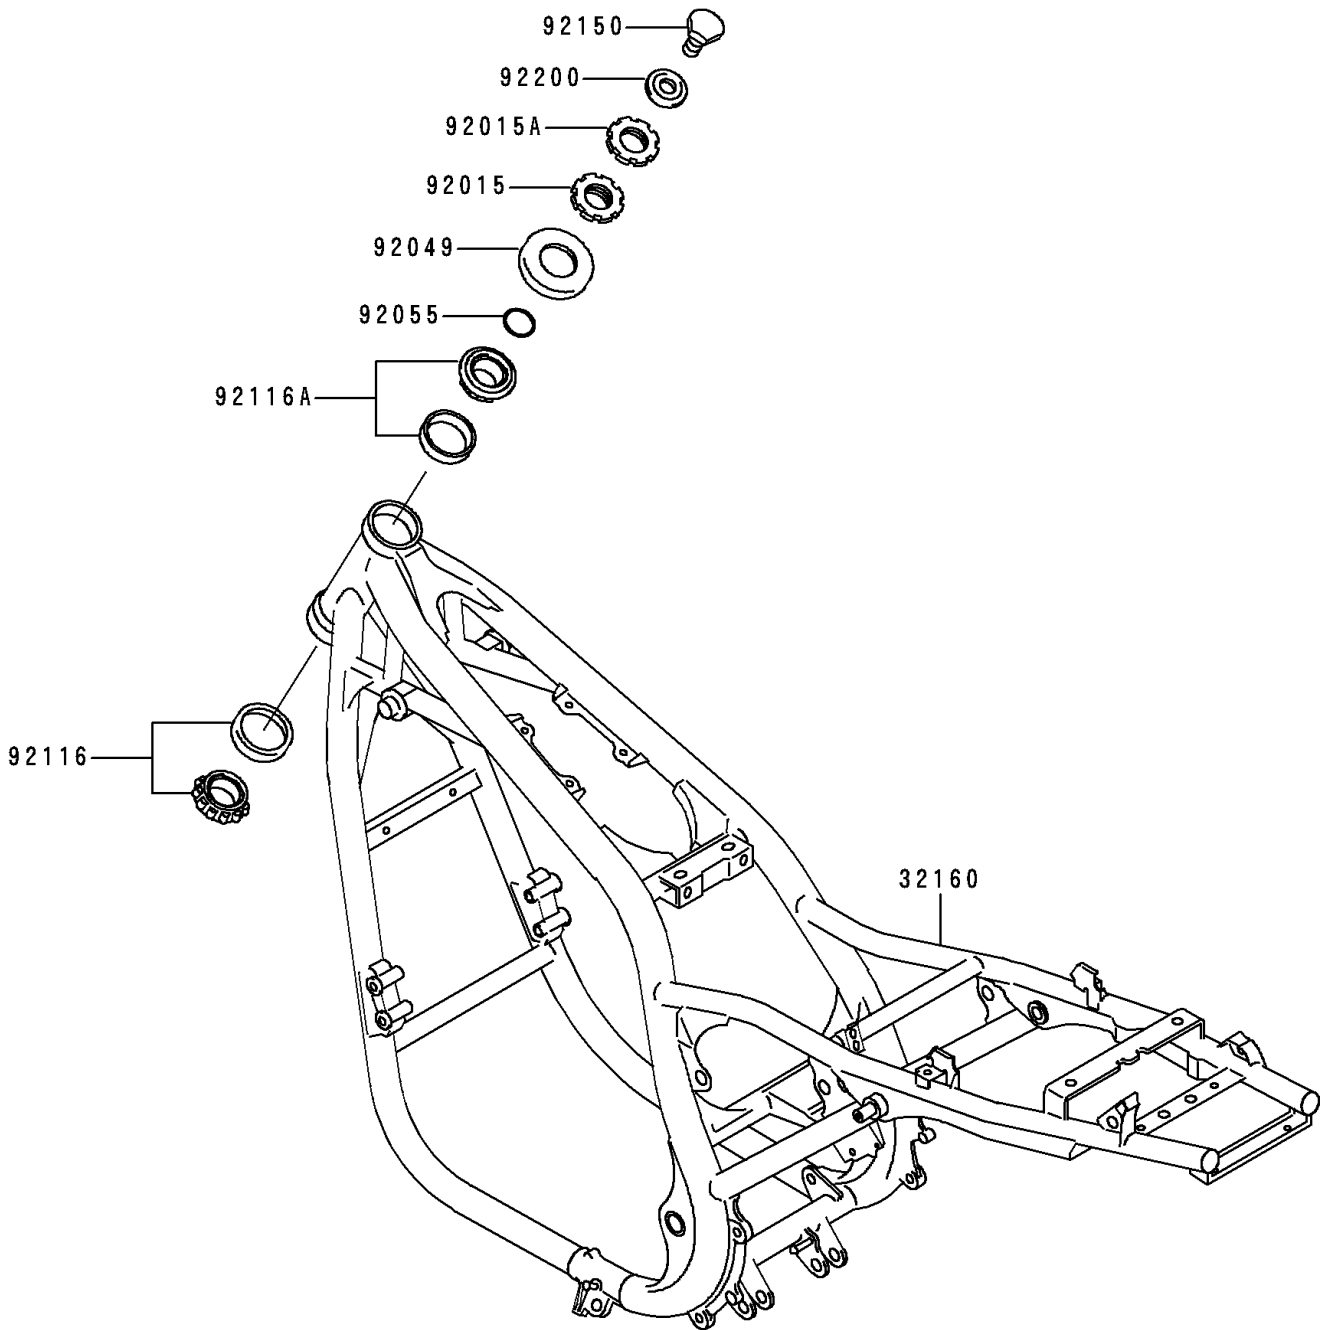

# 1991 Zephyr 750 PARTS DIAGRAM

Frame

F2120

# 1991 Zephyr 750 PARTS LIST

## Frame

ITEM NAME	PART NUMBER	QUANTITY
FRAME-COMP,C.GRAY (Ref # 32160)	32160-1157-EZ	1
NUT,25MM (Ref # 92015)	92015-1803	1
NUT,25MM (Ref # 92015A)	92015-1810	1
SEAL-OIL,STEERING STEM (Ref # 92049)	92049-1214	1
RING-O,ID=24.5 (Ref # 92055)	92055-1459	1
BEARING-ROLLER,HR320/28XJ (Ref # 92116)	92116-1009	1
BEARING-ROLLER,HI-CAP32005JR-1 (Ref # 92116A)	92116-1056	1
BOLT,14X25 (Ref # 92150)	92150-1672	1
WASHER (Ref # 92200)	92200-1140	1