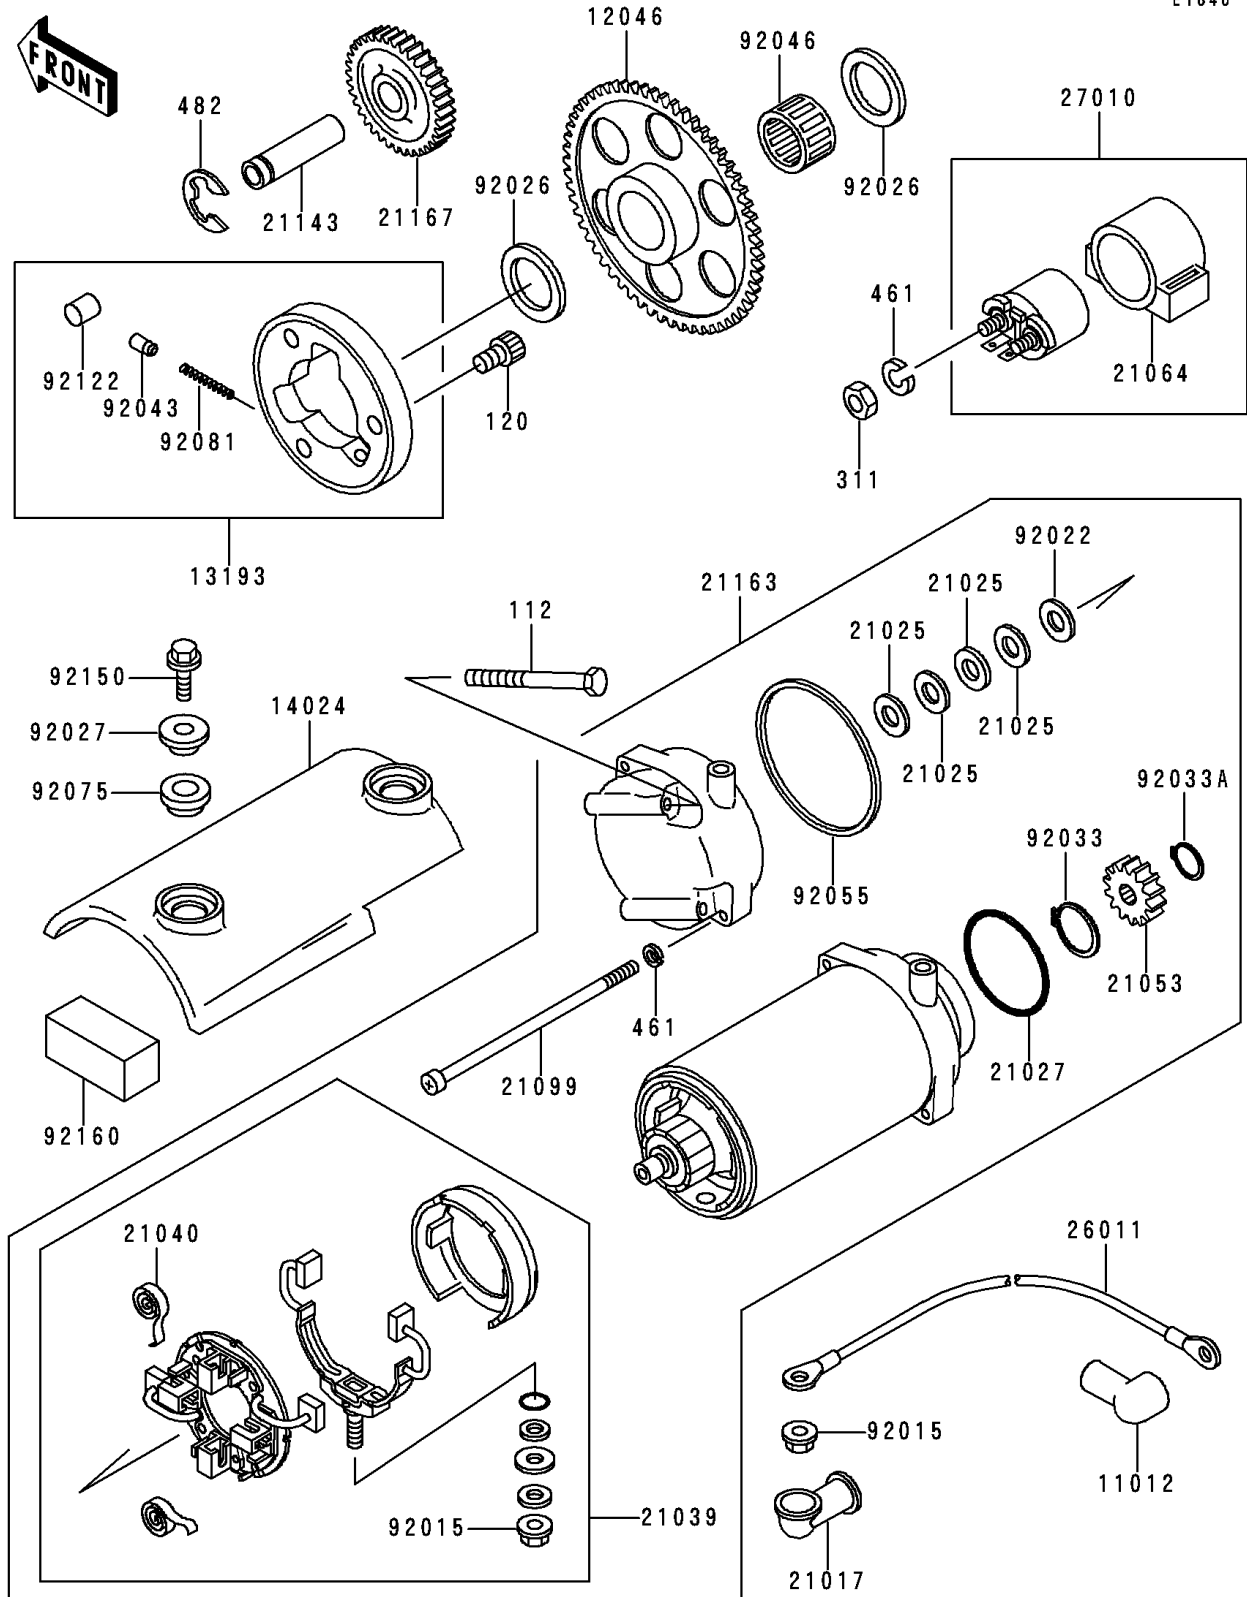

# 1991 Zephyr 750 PARTS DIAGRAM

Starter Motor

E1840

# 1991 Zephyr 750 PARTS LIST

## Starter Motor

ITEM NAME	PART NUMBER	QUANTITY
BOLT-UPSET (Ref # 112)	112G0660	2
BOLT-SOCKET,8X12 (Ref # 120)	120P0812	3
NUT-HEX,6MM (Ref # 311)	311B0600	2
WASHER-SPRING,6MM (Ref # 461)	461F0600	4
CIRCLIP-TYPE-E,12MM (Ref # 482)	482J0200	1
CAP,TERMINAL (Ref # 11012)	11012-1354	1
SPROCKET,STARTER,58T (Ref # 12046)	12046-1032	1
CLUTCH-ASSY-ONEWAY (Ref # 13193)	13193-1012	1
COVER,STARTER MOTOR (Ref # 14024)	14024-1972	1
GROMMET,STARTER TERMINAL (Ref # 21017)	21017-017	1
WASHER,9.1X18X0.2 (Ref # 21025)	21025-011	4
RING-O,40MM (Ref # 21027)	21027-008	1
BRUSH,CARBON (Ref # 21039)	21039-1053	1
SPRING-BRUSH (Ref # 21040)	21040-1003	4
SPROCKET-ASSY,STARTER (Ref # 21053)	21053-004	1
DAMPER,MAGNETIC SWITCH (Ref # 21064)	21064-002	1
SCREW,PAN HEAD,6X130 (Ref # 21099)	21099-006	2
SHAFT,IDLE GEAR (Ref # 21143)	21143-003	1
STARTER-ELECTRIC (Ref # 21163)	21163-1053	1
GEAR-SPUR,IDLE,29T (Ref # 21167)	21167-004	1
WIRE-LEAD,STARTER MOTOR (Ref # 26011)	26011-1135	1
SWITCH,MAGNETIC (Ref # 27010)	27010-1209	1
NUT,STARTER MOTOR (Ref # 92015)	92015-1476	2
WASHER,9.1X18X0.8 (Ref # 92022)	92022-1132	1
SPACER,25X36X3.2 (Ref # 92026)	92026-1025	2
COLLAR,L=7.4 (Ref # 92027)	92027-1848	2
RING-SNAP,17MM (Ref # 92033)	92033-034	1
RING-SNAP,13MM (Ref # 92033A)	92033-037	1
PIN (Ref # 92043)	92043-087	3

## Starter Motor

ITEM NAME	PART NUMBER	QUANTITY
BEARING-NEEDLE,K253017 (Ref # 92046)	92046-056	1
RING-O,64MM (Ref # 92055)	92055-1086	1
DAMPER (Ref # 92075)	92075-1244	2
SPRING (Ref # 92081)	92081-110	3
ROLLER,15X13 (Ref # 92122)	92122-004	3
BOLT,FLANGED,6X12 (Ref # 92150)	92150-1235	2
DAMPER (Ref # 92160)	92160-1272	2