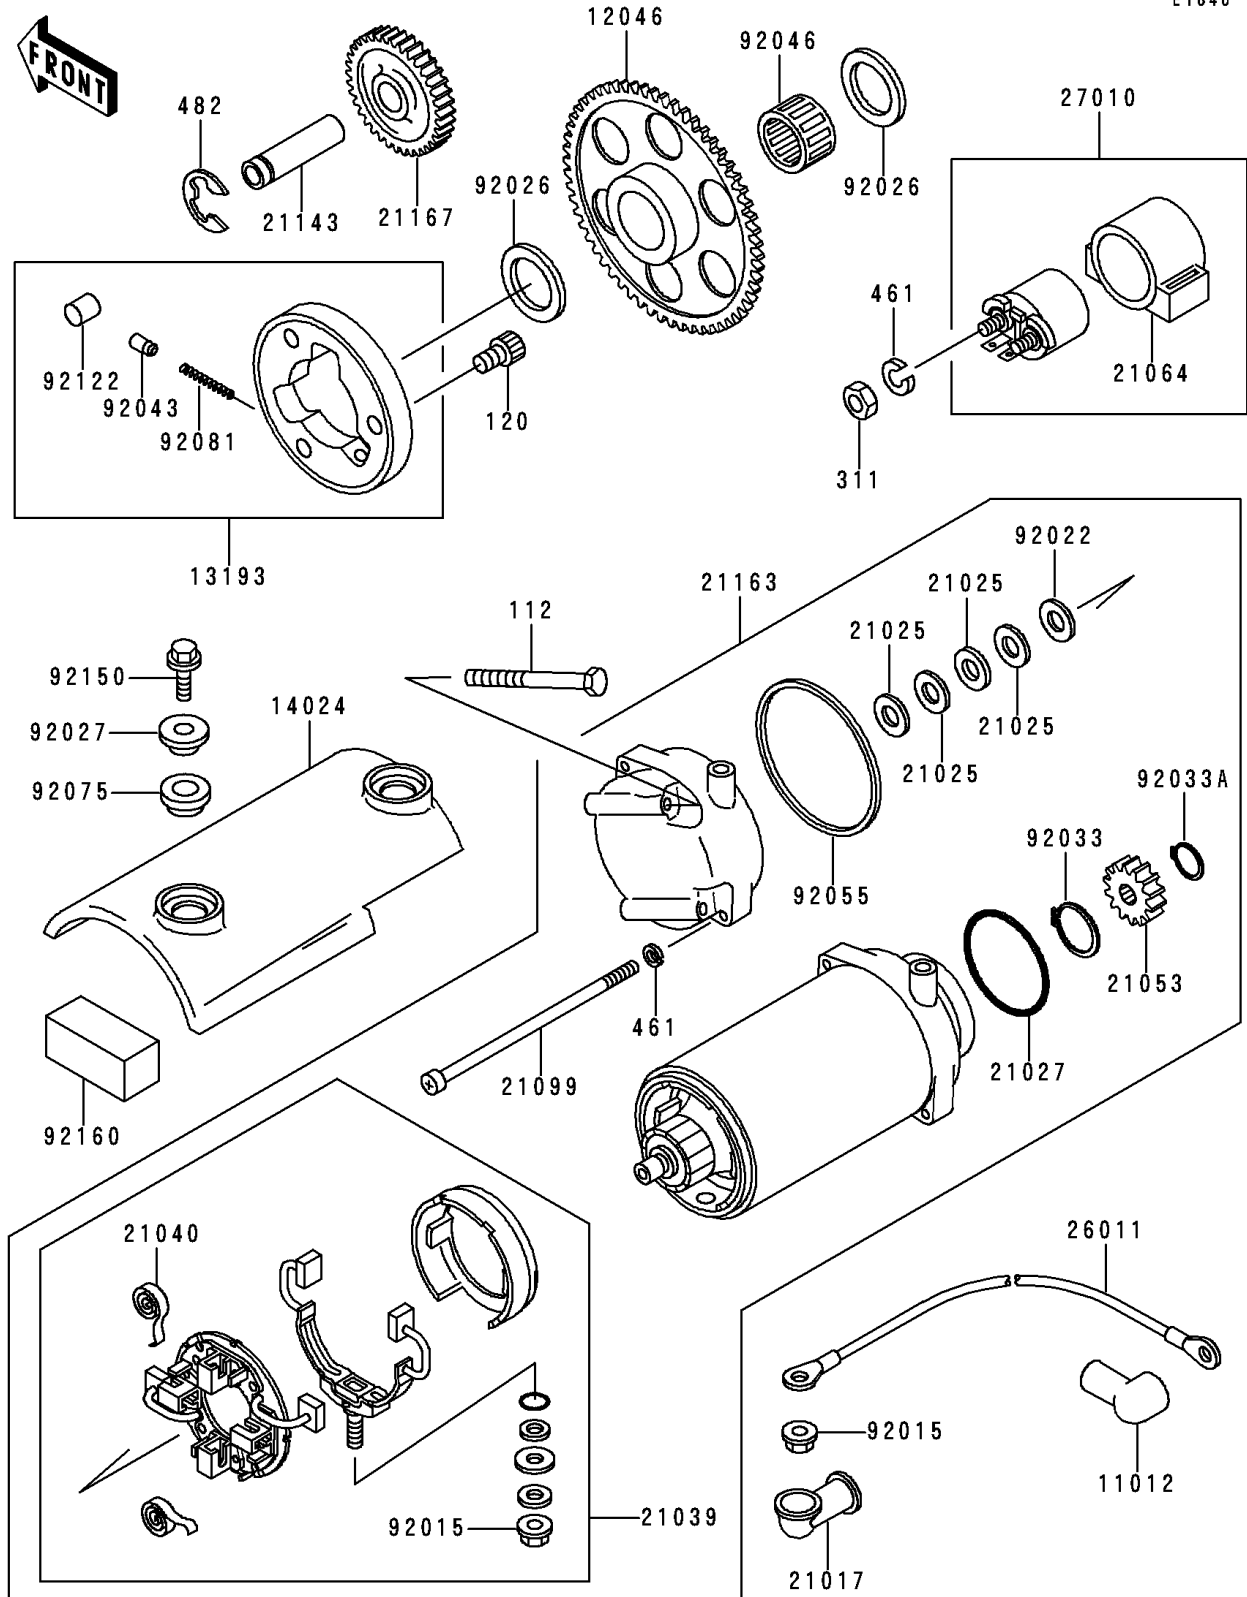

1991 Zephyr 750 PARTS DIAGRAM

Starter Motor

E1840

1991 Zephyr 750 PARTS LIST

Starter Motor

ITEM NAME	PART NUMBER	QUANTITY
BOLT-UPSET (Ref # 112)	112G0660	2
BOLT-SOCKET,8X12 (Ref # 120)	120P0812	3
NUT-HEX,6MM (Ref # 311)	311B0600	2
WASHER-SPRING,6MM (Ref # 461)	461F0600	4
CIRCLIP-TYPE-E,12MM (Ref # 482)	482J0200	1
CAP,TERMINAL (Ref # 11012)	11012-1354	1
SPROCKET,STARTER,58T (Ref # 12046)	12046-1032	1
CLUTCH-ASSY-ONEWAY (Ref # 13193)	13193-1012	1
COVER,STARTER MOTOR (Ref # 14024)	14024-1972	1
GROMMET,STARTER TERMINAL (Ref # 21017)	21017-017	1
WASHER,9.1X18X0.2 (Ref # 21025)	21025-011	4
RING-O,40MM (Ref # 21027)	21027-008	1
BRUSH,CARBON (Ref # 21039)	21039-1053	1
SPRING-BRUSH (Ref # 21040)	21040-1003	4
SPROCKET-ASSY,STARTER (Ref # 21053)	21053-004	1
DAMPER,MAGNETIC SWITCH (Ref # 21064)	21064-002	1
SCREW,PAN HEAD,6X130 (Ref # 21099)	21099-006	2
SHAFT,IDLE GEAR (Ref # 21143)	21143-003	1
STARTER-ELECTRIC (Ref # 21163)	21163-1053	1
GEAR-SPUR,IDLE,29T (Ref # 21167)	21167-004	1
WIRE-LEAD,STARTER MOTOR (Ref # 26011)	26011-1135	1
SWITCH,MAGNETIC (Ref # 27010)	27010-1209	1
NUT,STARTER MOTOR (Ref # 92015)	92015-1476	2
WASHER,9.1X18X0.8 (Ref # 92022)	92022-1132	1
SPACER,25X36X3.2 (Ref # 92026)	92026-1025	2
COLLAR,L=7.4 (Ref # 92027)	92027-1848	2
RING-SNAP,17MM (Ref # 92033)	92033-034	1
RING-SNAP,13MM (Ref # 92033A)	92033-037	1
PIN (Ref # 92043)	92043-087	3

1991 Zephyr 750 PARTS LIST

Starter Motor

ITEM NAME	PART NUMBER	QUANTITY
BEARING-NEEDLE,K253017 (Ref # 92046)	92046-056	1
RING-O,64MM (Ref # 92055)	92055-1086	1
DAMPER (Ref # 92075)	92075-1244	2
SPRING (Ref # 92081)	92081-110	3
ROLLER,15X13 (Ref # 92122)	92122-004	3
BOLT,FLANGED,6X12 (Ref # 92150)	92150-1235	2
DAMPER (Ref # 92160)	92160-1272	2