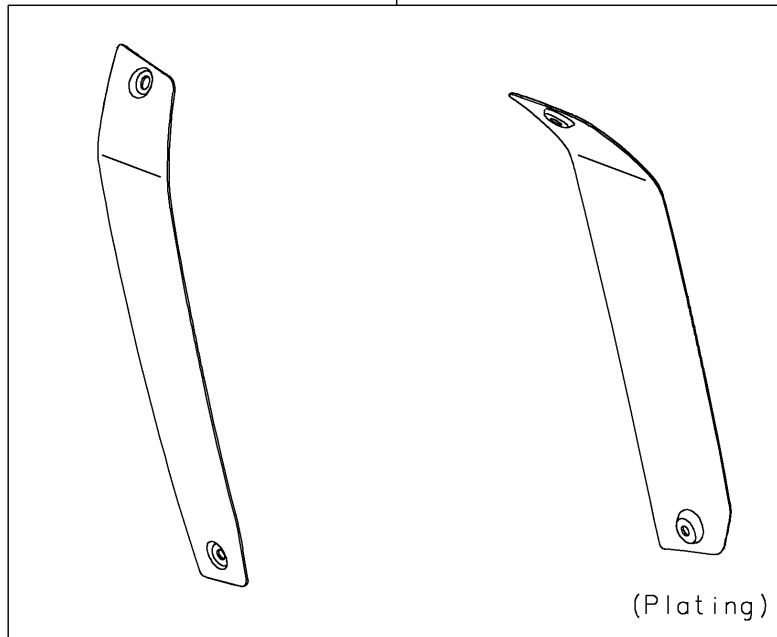

# 2022 Vulcan<sup>®</sup> S CAFÉ PARTS DIAGRAM

Accessory(Outer Cover)

F2910H

99994A

99994

## 2022 Vulcan® S CAFÉ PARTS LIST

Accessory(Outer Cover)

ITEM NAME	PART NUMBER	QUANTITY
KIT.,PIVOT OUTER COVER (Ref # 99994)	99994-0549	1
KIT.,RADIATOR OUTER COVER (Ref # 99994A)	99994-0550	1