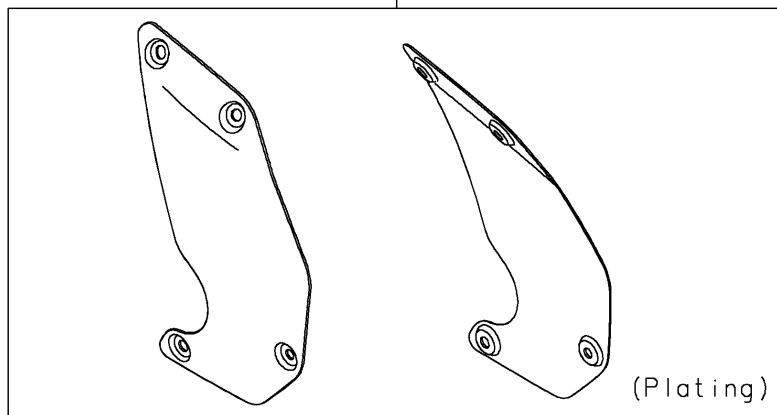

# 2022 Vulcan<sup>®</sup> S CAFÉ PARTS DIAGRAM

Accessory(Outer Cover)

F2910H

99994A

99994

## 2022 Vulcan® S CAFÉ PARTS LIST

Accessory(Outer Cover)

ITEM NAME	PART NUMBER	QUANTITY
KIT.,PIVOT OUTER COVER (Ref # 99994)	99994-0549	1
KIT.,RADIATOR OUTER COVER (Ref # 99994A)	99994-0550	1