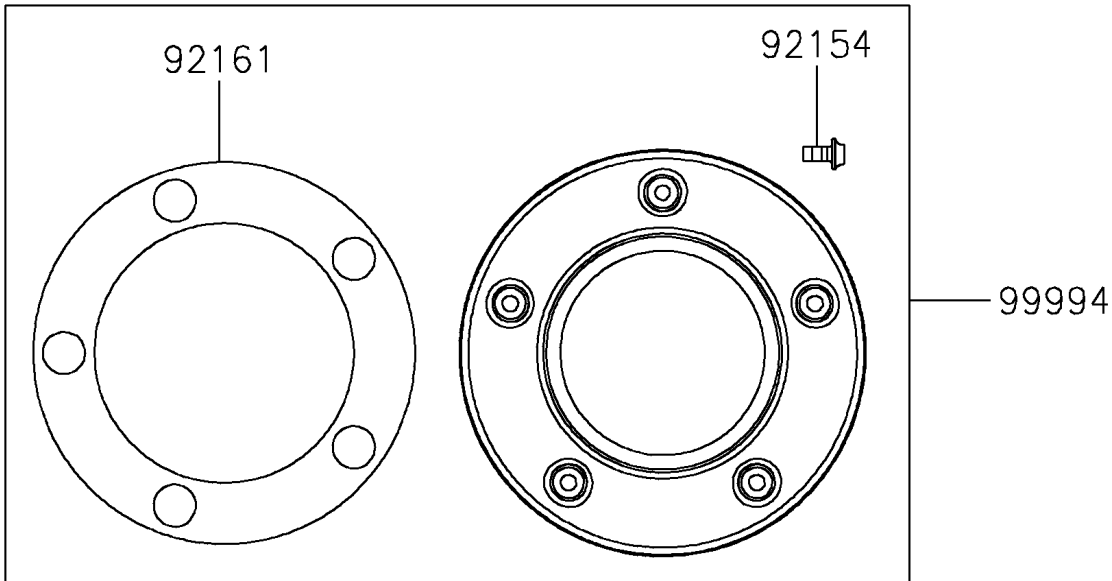

# 2022 Vulcan® S CAFÉ PARTS DIAGRAM

Accessory(Decals)

F2910G

## 2022 Vulcan® S CAFÉ PARTS LIST

Accessory(Decals)

ITEM NAME	PART NUMBER	QUANTITY
BOLT,SOCKET,5X10 (Ref # 92154)	92154-1691	5
DAMPER (Ref # 92161)	92161-1767	1
KIT-ACCESSORY,MARK,PLATING (Ref # 99994)	99994-0580	1