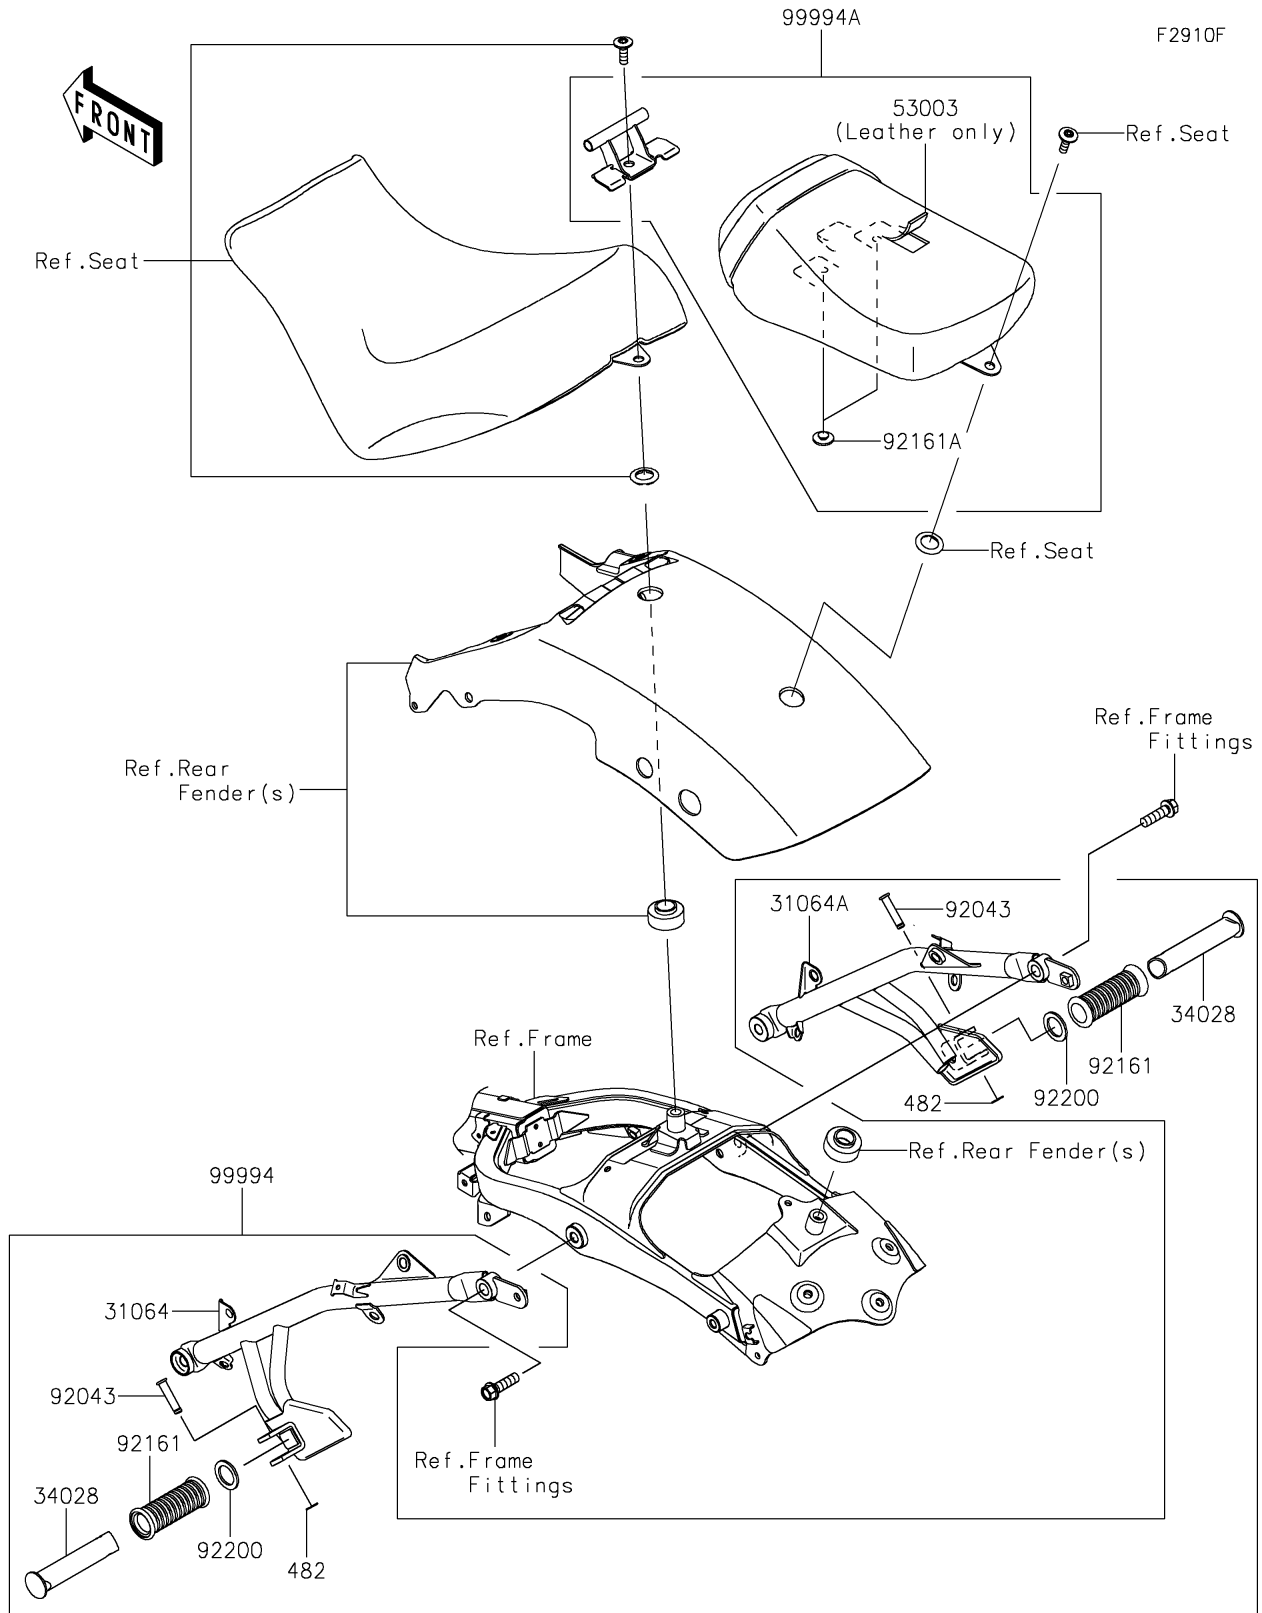

# 2022 Vulcan® S CAFÉ PARTS DIAGRAM

Accessory(Passenger Seat)

## 2022 Vulcan® S CAFÉ PARTS LIST

Accessory(Passenger Seat)

ITEM NAME	PART NUMBER	QUANTITY
PIPE-COMP,RR,LH,F.S.BLACK (Ref # 31064)	31064-0650-18R	1
PIPE-COMP,RR,RH,F.S.BLACK (Ref # 31064A)	31064-0651-18R	1
STEP,RR (Ref # 34028)	34028-0344	2
LEATHER,RR SEAT,BLACK (Ref # 53003)	53003-0568-MA	1
PIN,8X36.5 (Ref # 92043)	92043-1339	2
DAMPER,STEP (Ref # 92161)	92161-0232	2
DAMPER,8X22X10 (Ref # 92161A)	92161-1685	2
WASHER,22.5X33X2.3 (Ref # 92200)	92200-1482	2
KIT-ACCESSORY,REAR STEP (Ref # 99994)	99994-0570	1
KIT-ACCESSORY,PASSENGER SEAT (Ref # 99994A)	99994-1558	1
CIRCLIP-TYPE-E (Ref # 482)	482EA7000	2