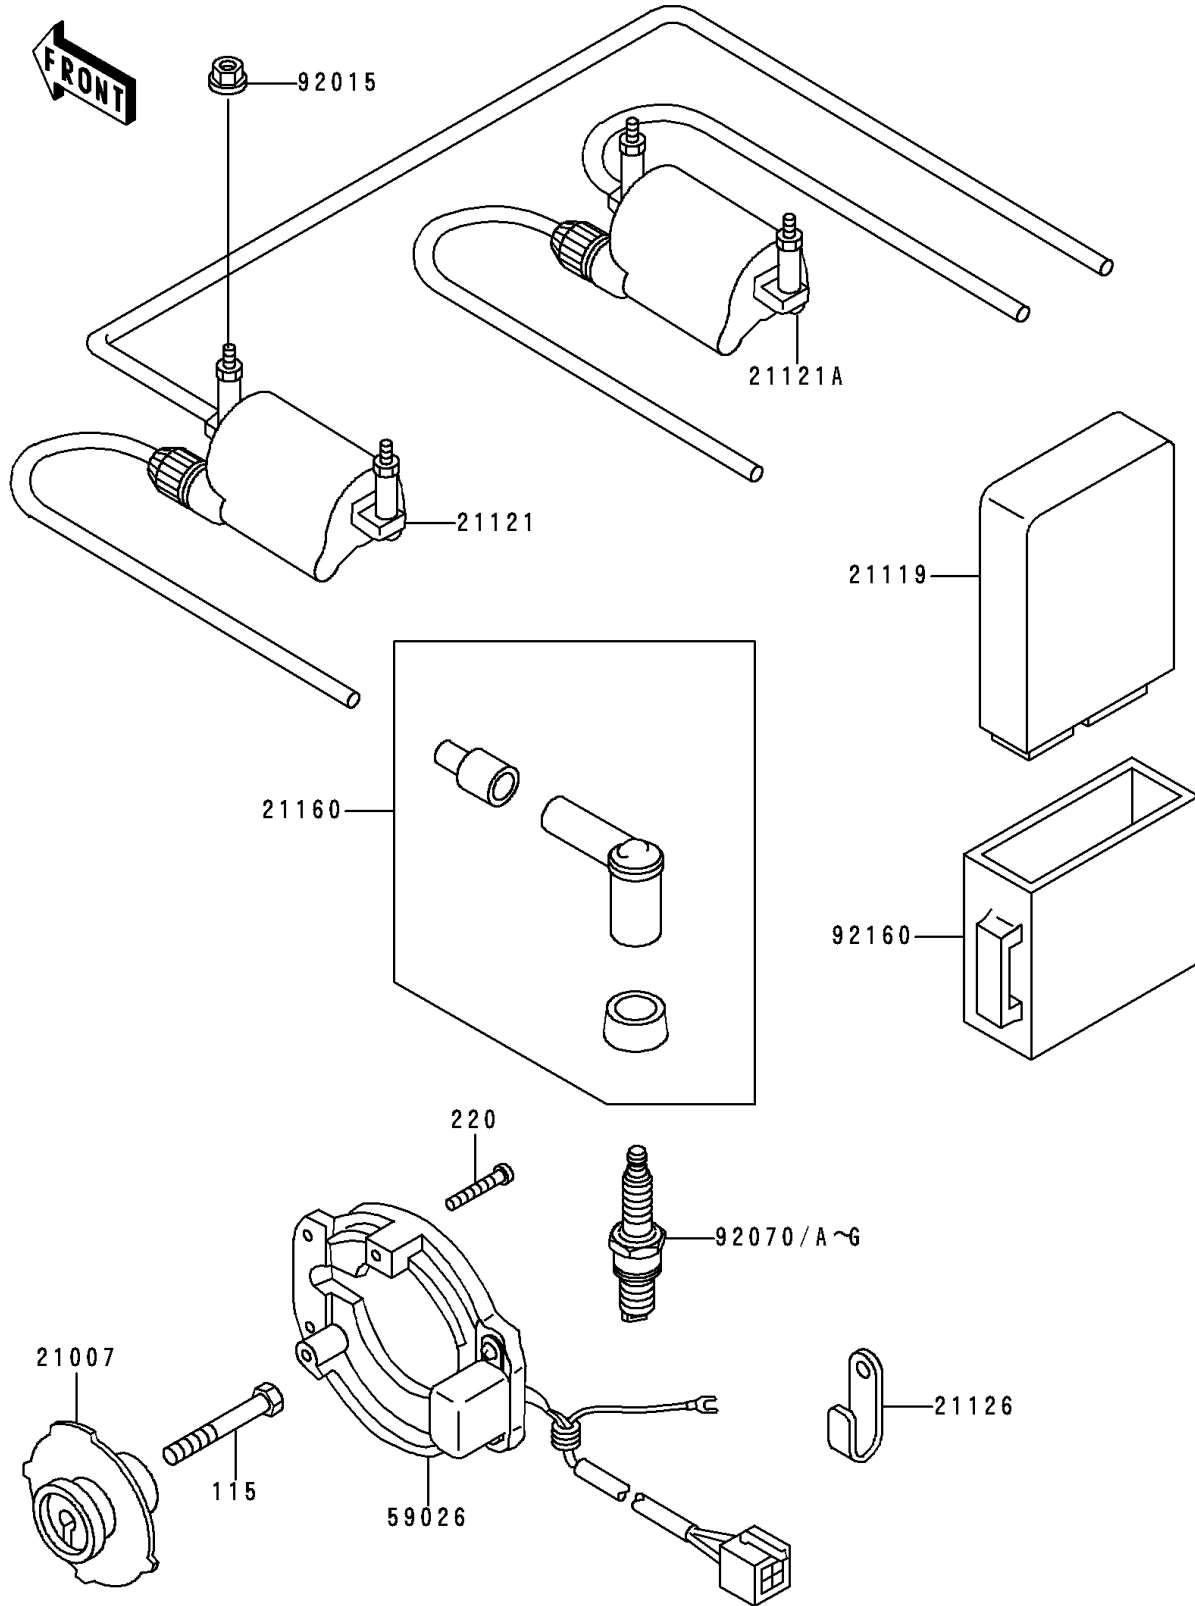

1991 Zephyr 750 PARTS DIAGRAM

Ignition Coil

E1830

1991 Zephyr 750 PARTS LIST

Ignition Coil

ITEM NAME	PART NUMBER	QUANTITY
BOLT-SMALL-UPSET (Ref # 115)	115G0845	1
SCREW-PAN-CROS,5X25 (Ref # 220)	220B0525	3
ROTOR,PULSING (Ref # 21007)	21007-1218	1
IGNITER (Ref # 21119)	21119-1310	1
COIL-IGNITION,#1 (Ref # 21121)	21121-1177	1
COIL-IGNITION,#2 (Ref # 21121A)	21121-1178	1
CLAMP,WIRING HARNESS (Ref # 21126)	21126-008	3
CAP-ASSY-PLUG (Ref # 21160)	21160-1085	4
COIL-PULSING (Ref # 59026)	59026-1103	1
NUT,FLANGED,6MM (Ref # 92015)	92015-1193	4
PLUG-SPARK,X24ESR-U(ND) (Ref # 92070)		AR
PLUG-SPARK,D8EA(NGK) (Ref # 92070A)	92070-1011	AR
PLUG-SPARK,DR8ES(NGK) (Ref # 92070B)	92070-1019	4
PLUG-SPARK,X24ES-U(ND) (Ref # 92070C)		AR
PLUG-SPARK,D9EA(NGK) (Ref # 92070D)	92070-1034	4
PLUG-SPARK,X27ES-U(ND) (Ref # 92070E)		4
PLUG-SPARK,X27ESR-U(ND) (Ref # 92070F)		4
PLUG-SPARK,DR8ES-L(NGK) (Ref # 92070G)	92070-1116	AR
DAMPER,IGNITER (Ref # 92160)	92160-1259	1