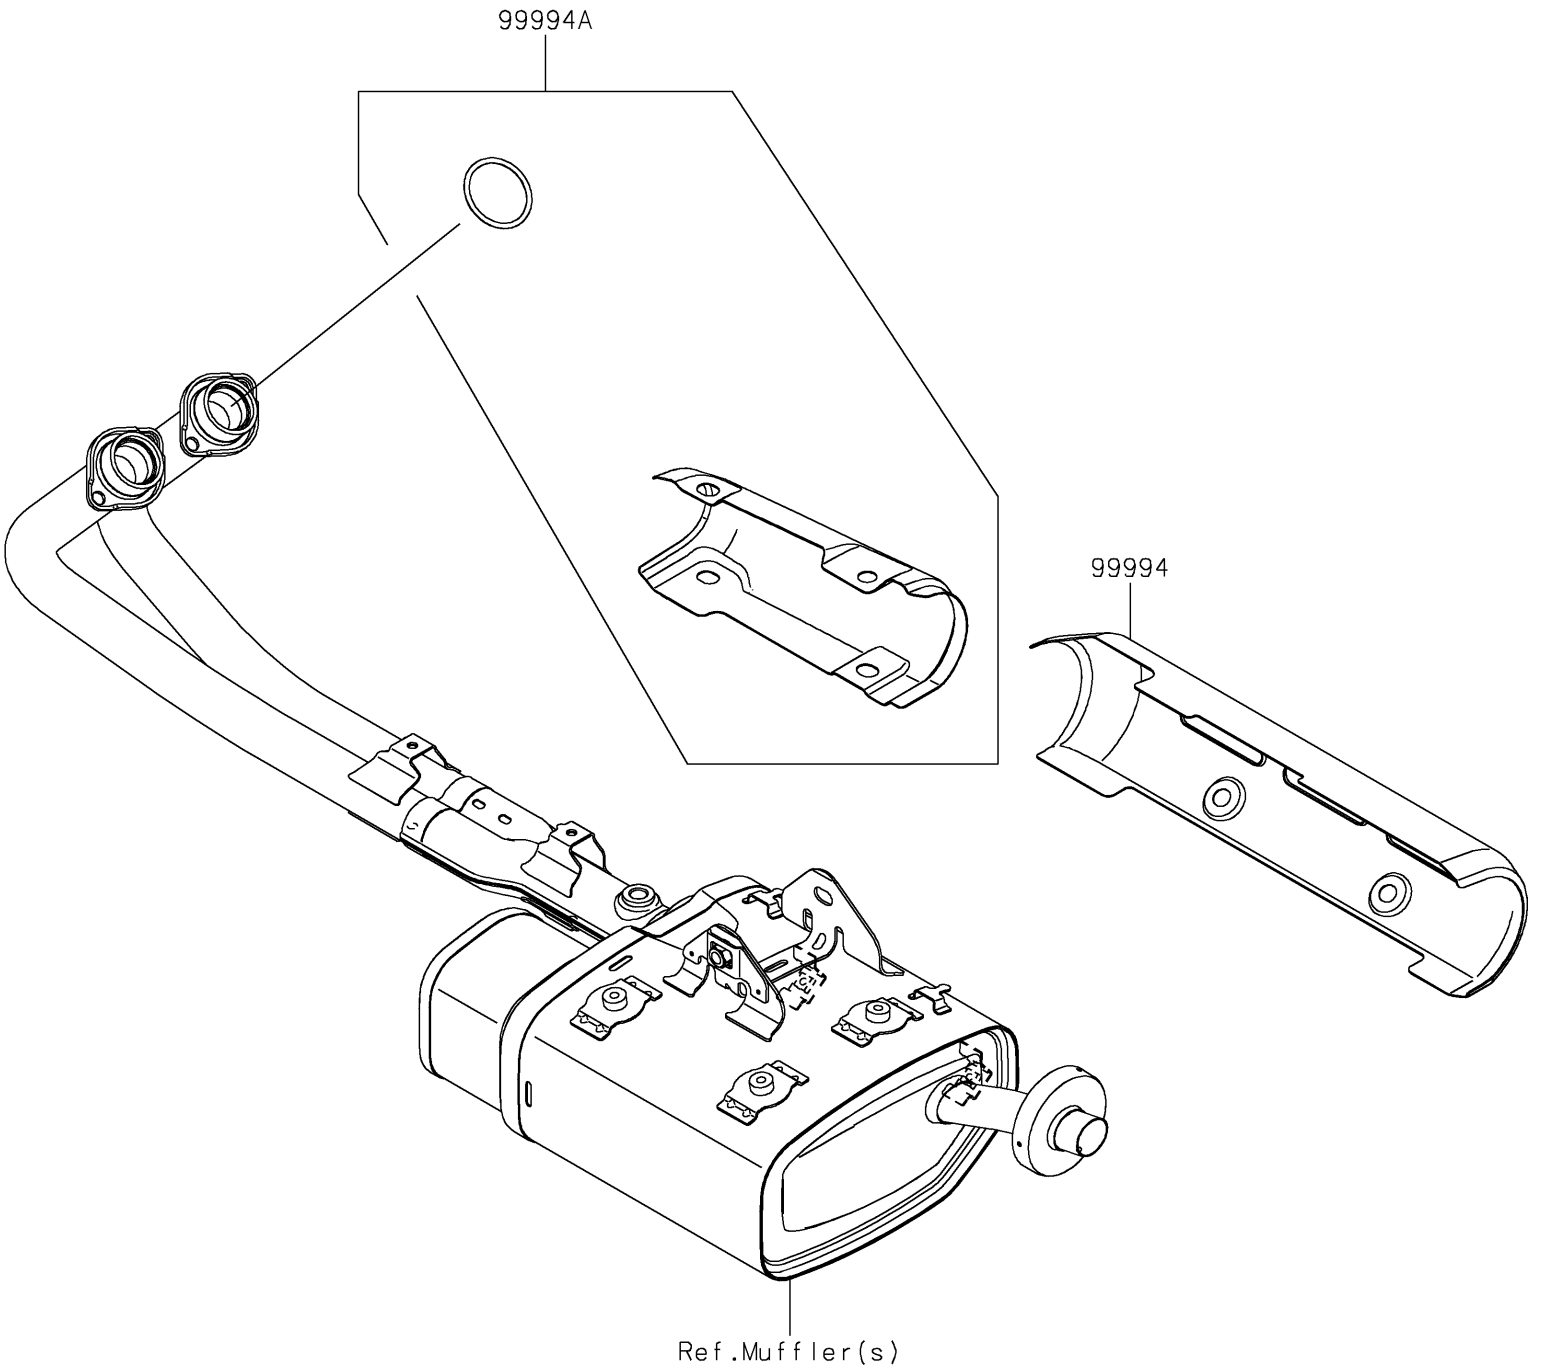

2022 Vulcan[®] S CAFÉ PARTS DIAGRAM

Accessory(Muffler Cover)

F2910

2022 Vulcan® S CAFÉ PARTS LIST

Accessory(Muffler Cover)

| ITEM NAME | PART NUMBER | QUANTITY |
|--|-------------|----------|
| KIT-ACCESSORY,COVER,MUFFLER (Ref # 99994) | 99994-0578 | 1 |
| KIT-ACCESSORY,COVER,EX-PIPE (Ref # 99994A) | 99994-1740 | 1 |