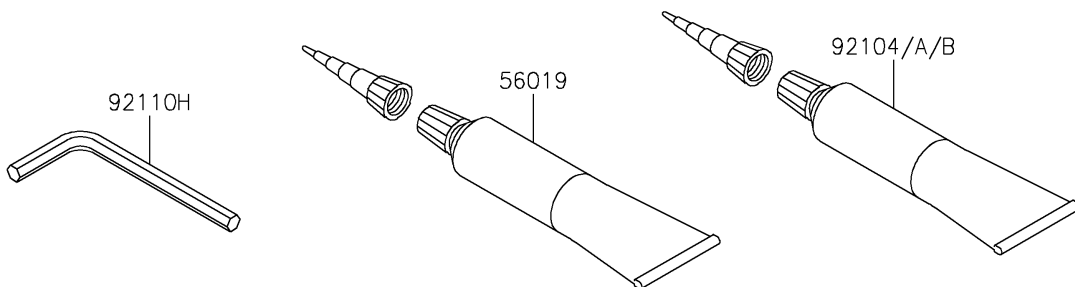

2022 Vulcan® S CAFÉ PARTS DIAGRAM

Owner's Tools

F2810

2022 Vulcan® S CAFÉ PARTS LIST

Owner's Tools

ITEM NAME	PART NUMBER	QUANTITY
TOOL-KIT (Ref # 56007)	56007-0129	1
BAG,TOOL (Ref # 56008)	56008-0036	1
GASKET-LIQUID,TB1211,WHITE (Ref # 56019)	56019-120	1
GASKET-LIQUID,TB1211F,CLEAR (Ref # 92104)	92104-0004	1
GASKET-LIQUID,TB1216B,BLACK (Ref # 92104A)	92104-1064	1
GASKET-LIQUID,TB1207B,BLACK (Ref # 92104B)	92104-2068	1
TOOL-WRENCH,BOX END,22MM (Ref # 92110)	92110-0064	1
TOOL-WRENCH,BOX END,27MM (Ref # 92110A)	92110-0065	1
TOOL-WRENCH,HOOK SPANNER,R37.5 (Ref # 92110B)	92110-0558	1
TOOL-WRENCH,OPEN END,10X12 (Ref # 92110C)	92110-0564	1
TOOL-WRENCH,OPEN END,12X14 (Ref # 92110D)	92110-0565	1
TOOL-WRENCH,ALLEN,5MM (Ref # 92110E)	92110-0566	1
TOOL-WRENCH,ALLEN,4MM (Ref # 92110F)	92110-0567	1
TOOL-WRENCH,ALLEN,3MM (Ref # 92110G)	92110-0577	1
TOOL-WRENCH,ALLEN,6MM (Ref # 92110H)	92110-0587	1
TOOL-BAR,WRENCH (Ref # 92111)	92111-0008	1
TOOL-PLIERS (Ref # 92112)	92112-0007	1