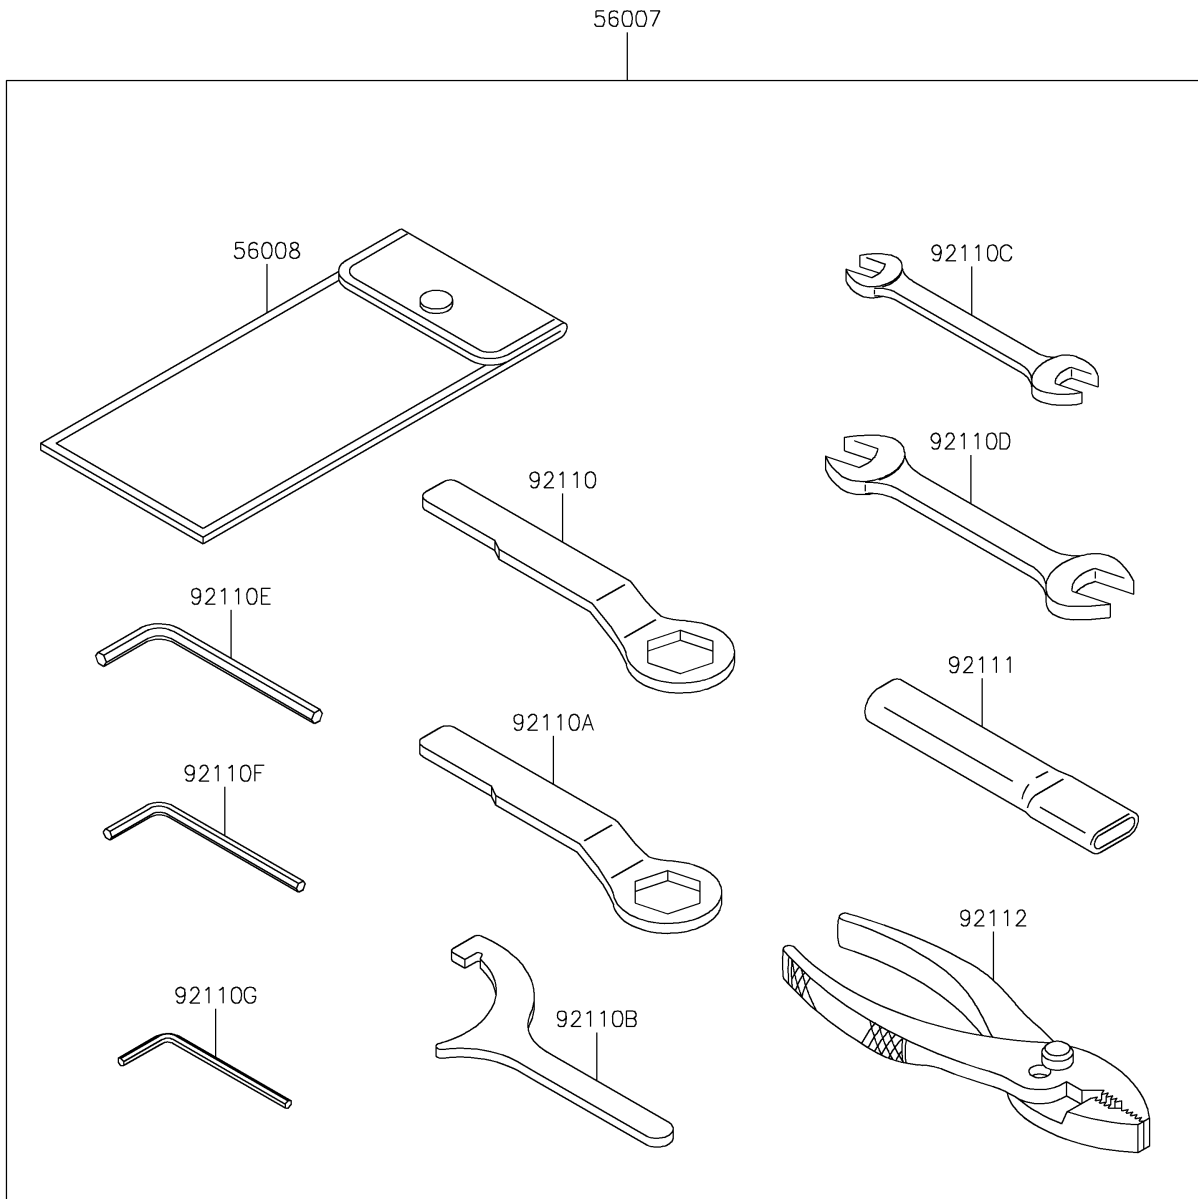

2022 Vulcan® S CAFÉ PARTS DIAGRAM

Owner's Tools

F2810

2022 Vulcan® S CAFÉ PARTS LIST

Owner's Tools

ITEM NAME	PART NUMBER	QUANTITY
TOOL-KIT (Ref # 56007)	56007-0129	1
BAG,TOOL (Ref # 56008)	56008-0036	1
GASKET-LIQUID,TB1211,WHITE (Ref # 56019)	56019-120	1
GASKET-LIQUID,TB1211F,CLEAR (Ref # 92104)	92104-0004	1
GASKET-LIQUID,TB1216B,BLACK (Ref # 92104A)	92104-1064	1
GASKET-LIQUID,TB1207B,BLACK (Ref # 92104B)	92104-2068	1
TOOL-WRENCH,BOX END,22MM (Ref # 92110)	92110-0064	1
TOOL-WRENCH,BOX END,27MM (Ref # 92110A)	92110-0065	1
TOOL-WRENCH,HOOK SPANNER,R37.5 (Ref # 92110B)	92110-0558	1
TOOL-WRENCH,OPEN END,10X12 (Ref # 92110C)	92110-0564	1
TOOL-WRENCH,OPEN END,12X14 (Ref # 92110D)	92110-0565	1
TOOL-WRENCH,ALLEN,5MM (Ref # 92110E)	92110-0566	1
TOOL-WRENCH,ALLEN,4MM (Ref # 92110F)	92110-0567	1
TOOL-WRENCH,ALLEN,3MM (Ref # 92110G)	92110-0577	1
TOOL-WRENCH,ALLEN,6MM (Ref # 92110H)	92110-0587	1
TOOL-BAR,WRENCH (Ref # 92111)	92111-0008	1
TOOL-PLIERS (Ref # 92112)	92112-0007	1