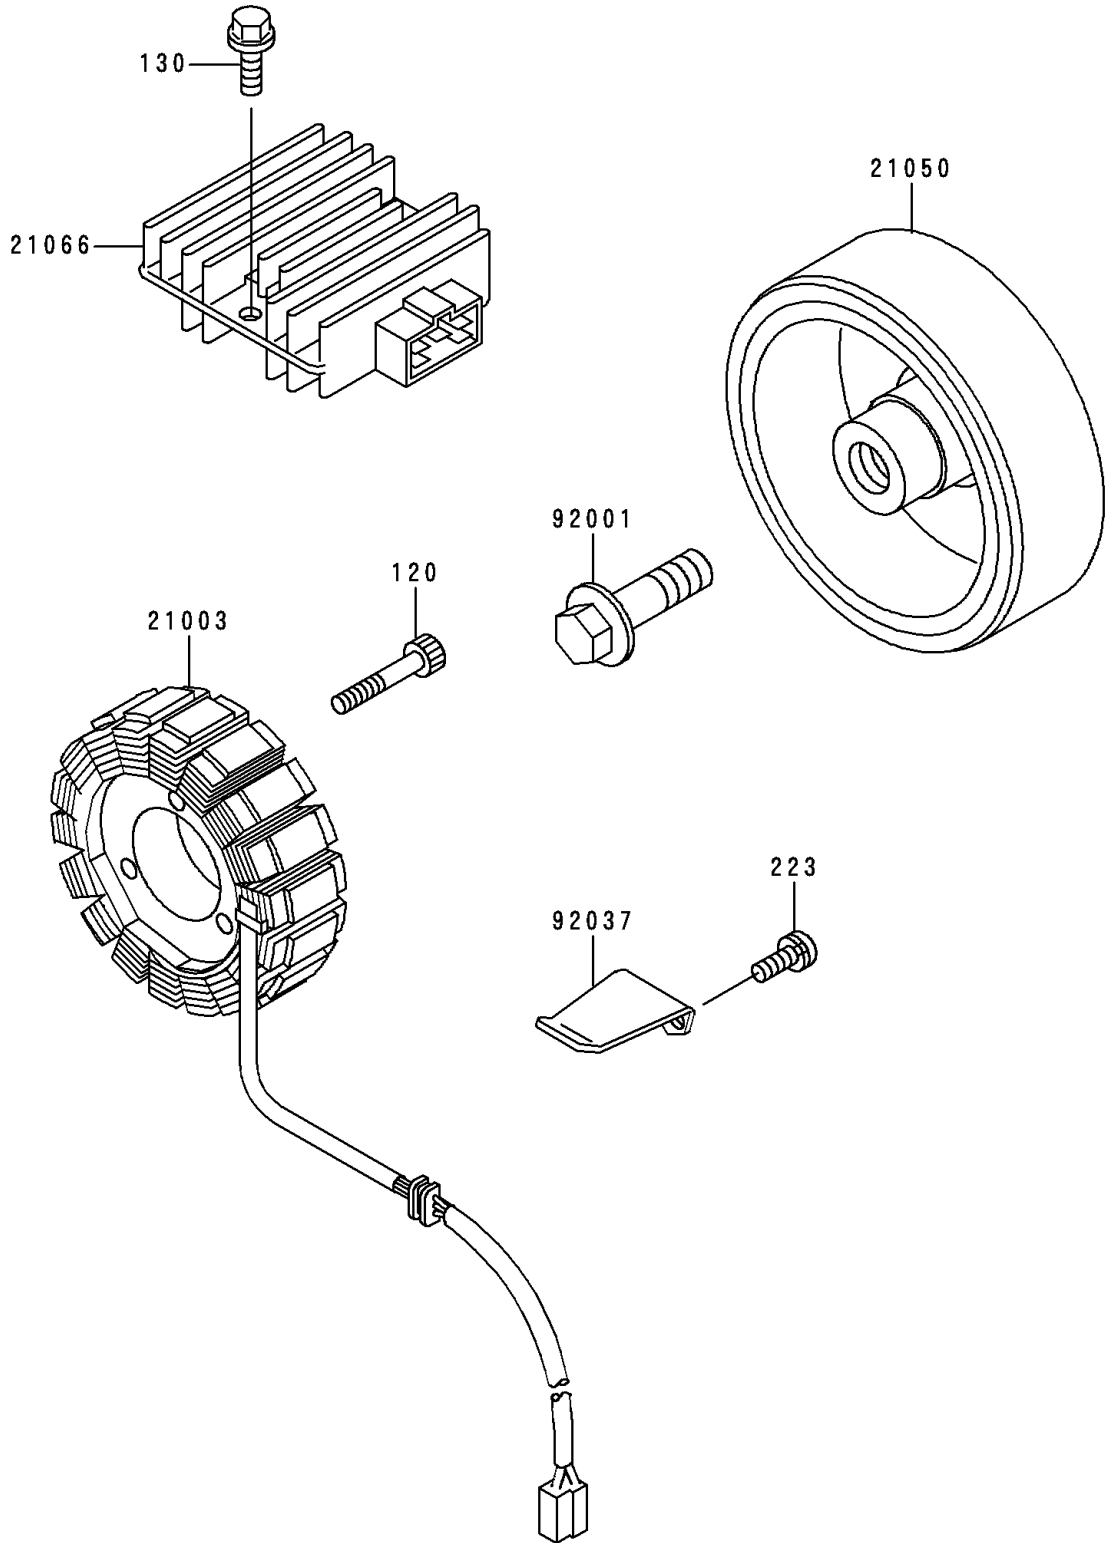

1991 Zephyr 750 PARTS DIAGRAM

Generator

E1810

1991 Zephyr 750 PARTS LIST

Generator

ITEM NAME	PART NUMBER	QUANTITY
BOLT-SOCKET,5X30 (Ref # 120)	120P0530	3
BOLT-FLANGED,6X20 (Ref # 130)	130B0620	2
SCREW-PAN-WS-CROS (Ref # 223)	223B0512	2
STATOR (Ref # 21003)	21003-1228	1
FLYWHEEL (Ref # 21050)	21050-1149	1
REGULATOR-VOLTAGE (Ref # 21066)	21066-1055	1
BOLT,FLANGED,12X40 (Ref # 92001)	92001-1146	1
CLAMP,GENERATOR LEAD (Ref # 92037)	92037-1122	1