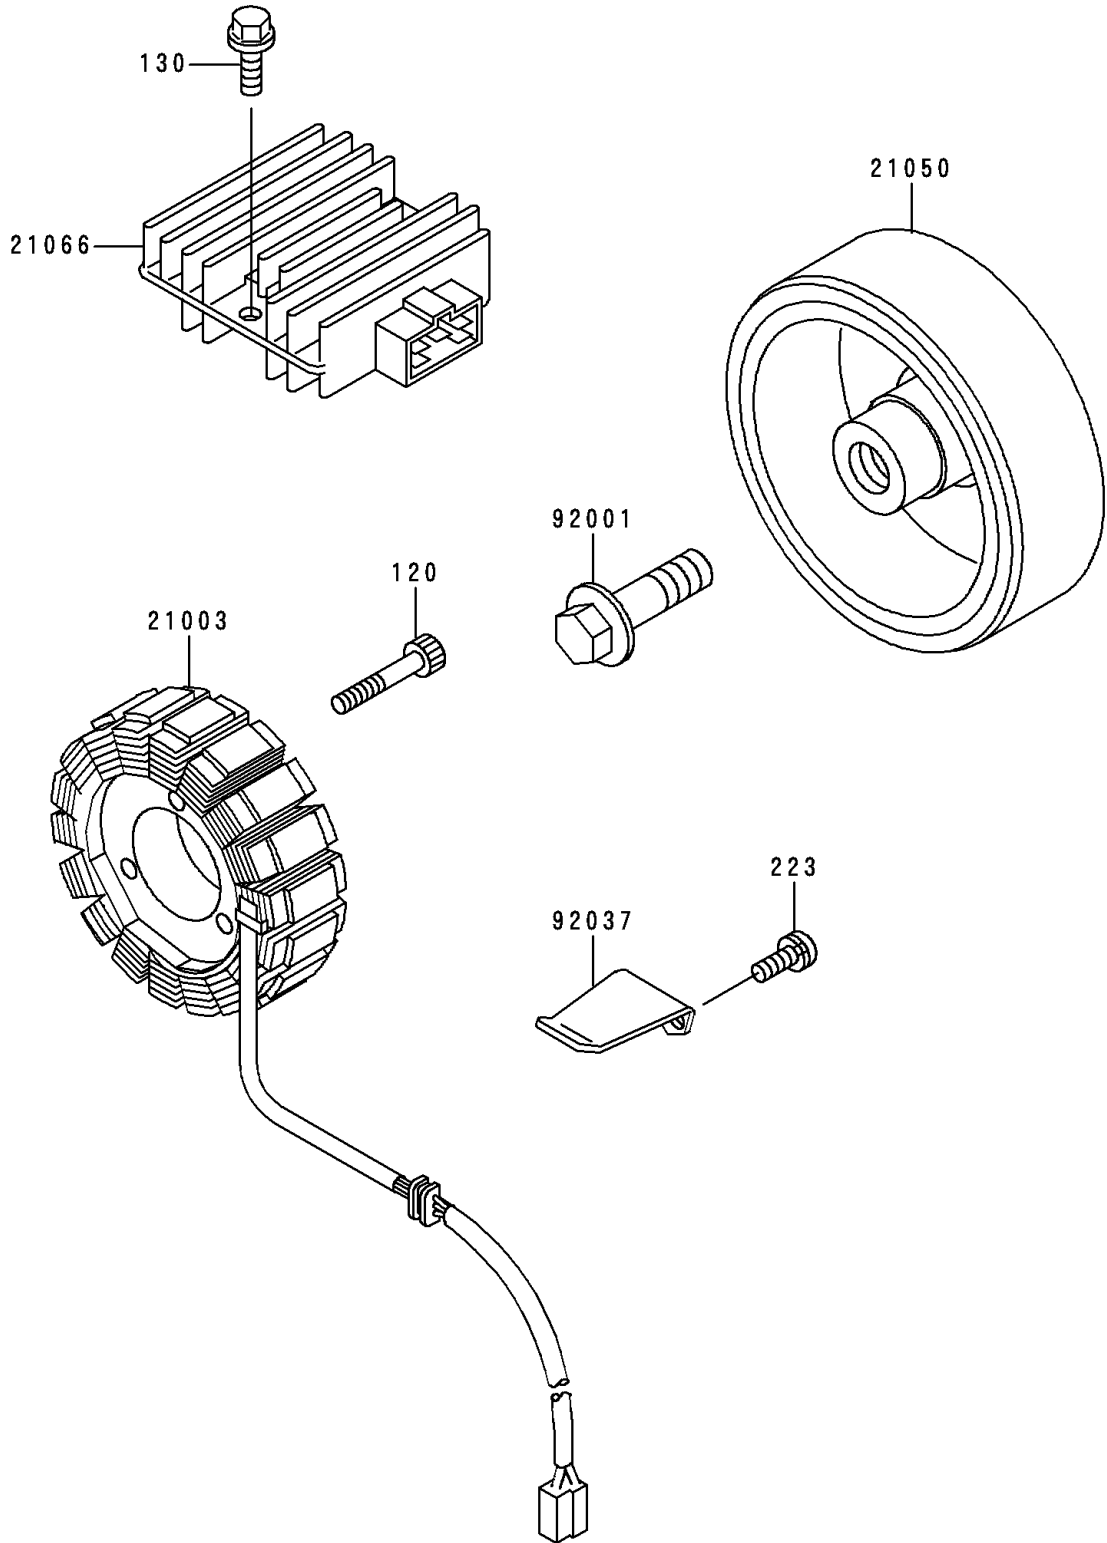

# 1991 Zephyr 750 PARTS DIAGRAM

Generator

E1810

# 1991 Zephyr 750 PARTS LIST

Generator

ITEM NAME	PART NUMBER	QUANTITY
BOLT-SOCKET,5X30 (Ref # 120)	120P0530	3
BOLT-FLANGED,6X20 (Ref # 130)	130B0620	2
SCREW-PAN-WS-CROS (Ref # 223)	223B0512	2
STATOR (Ref # 21003)	21003-1228	1
FLYWHEEL (Ref # 21050)	21050-1149	1
REGULATOR-VOLTAGE (Ref # 21066)	21066-1055	1
BOLT,FLANGED,12X40 (Ref # 92001)	92001-1146	1
CLAMP,GENERATOR LEAD (Ref # 92037)	92037-1122	1