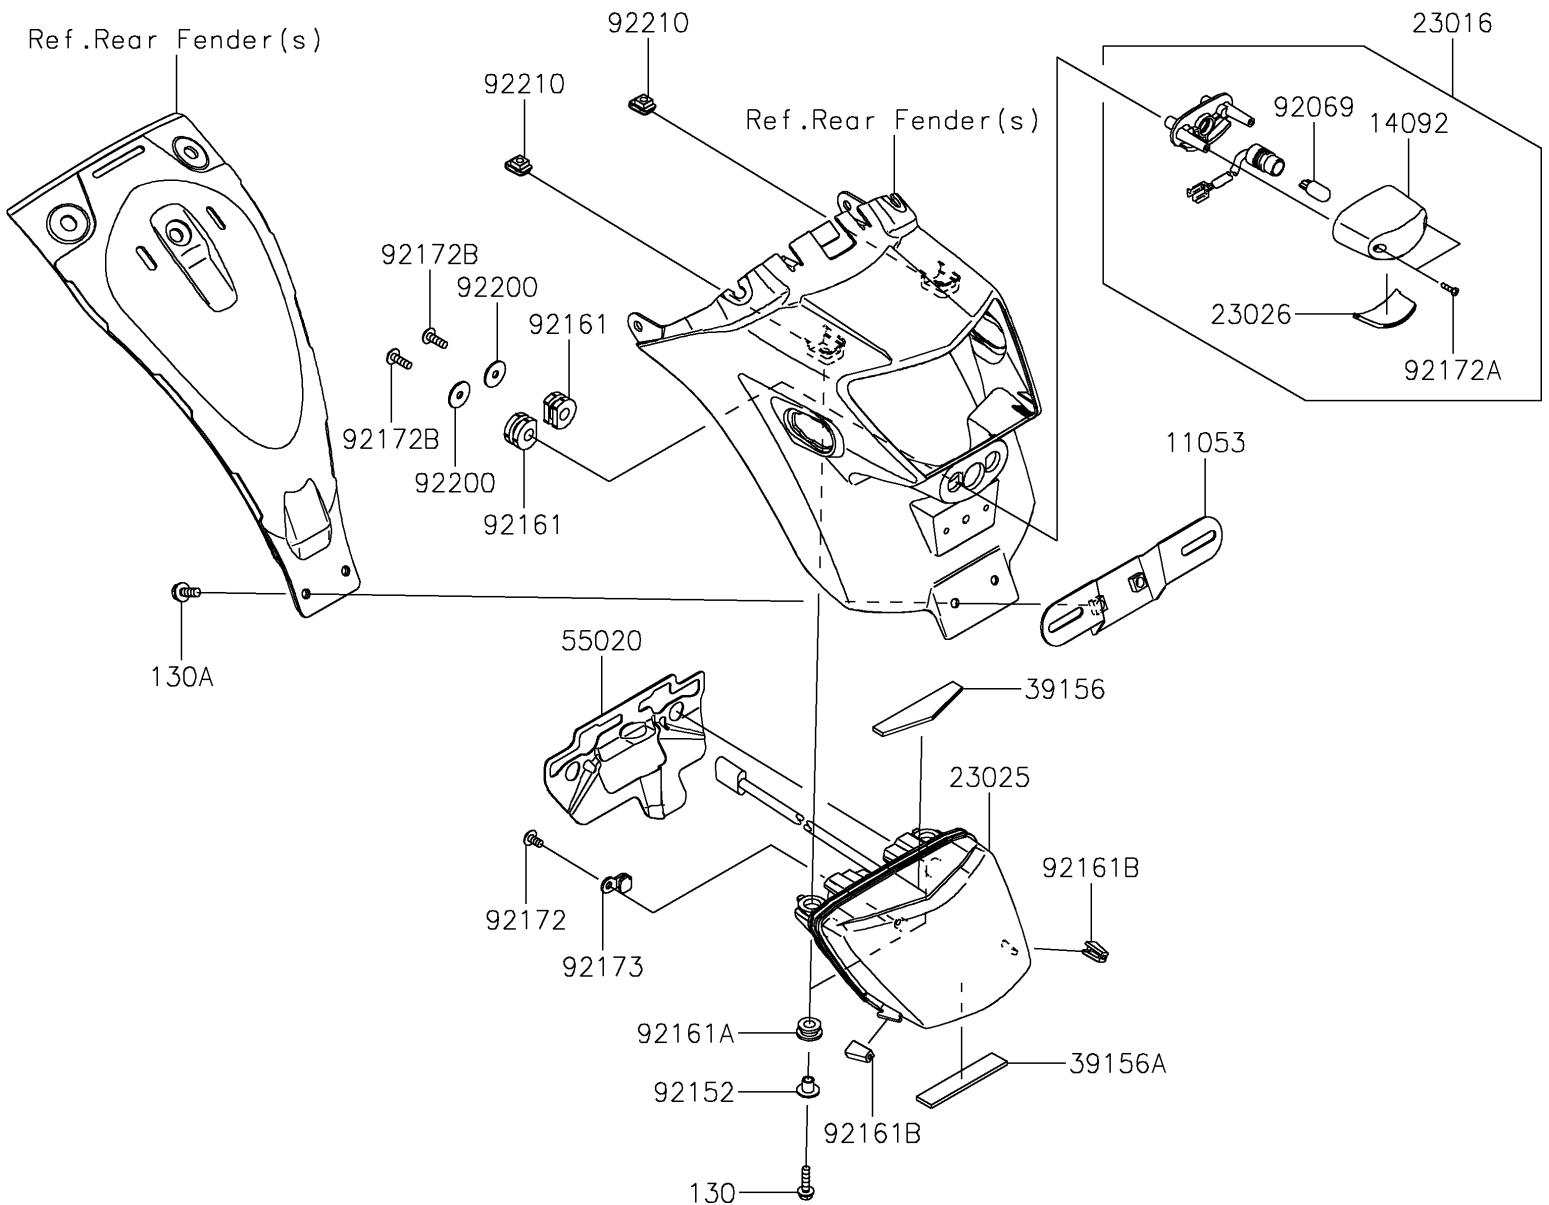

2022 Vulcan® S CAFÉ PARTS DIAGRAM

Taillight(s)

F2720

2022 Vulcan® S CAFÉ PARTS LIST

Taillight(s)

ITEM NAME	PART NUMBER	QUANTITY
BRACKET,LICENSE (Ref # 11053)	11053-0400	1
COVER,LICENSE LAMP (Ref # 14092)	14092-0001	1
LAMP-ASSY,LICENCE (Ref # 23016)	23016-0658	1
LAMP-TAIL,LED (Ref # 23025)	23025-0342	1
LENS,LICENCE LAMP (Ref # 23026)	23026-0035	1
PAD,20X80X3 (Ref # 39156)	39156-1869	1
PAD,15X76X3 (Ref # 39156A)	39156-1928	1
GUARD,TAIL LAMP (Ref # 55020)	55020-1882	1
BULB,12V 5W (Ref # 92069)	92069-1016	1
COLLAR (Ref # 92152)	92152-1592	2
DAMPER (Ref # 92161)	92161-0776	2
DAMPER,8X18X8.1 (Ref # 92161A)	92161-1369	2
DAMPER,TAIL LAMP (Ref # 92161B)	92161-1694	2
SCREW,TAPPING,5X10 (Ref # 92172)	92172-0262	1
SCREW,TAPPING,2.9X13 (Ref # 92172A)	92172-0343	2
SCREW,TAPPING,5X16 (Ref # 92172B)	92172-0427	2
CLAMP (Ref # 92173)	92173-1337	1
WASHER,5.5X20X1.2 (Ref # 92200)	92200-0284	2
NUT,PLATE,5MM (Ref # 92210)	92210-0935	2
BOLT-FLANGED,5X20 (Ref # 130)	130BA0520	2
BOLT-FLANGED,6X16 (Ref # 130A)	130BA0616	2