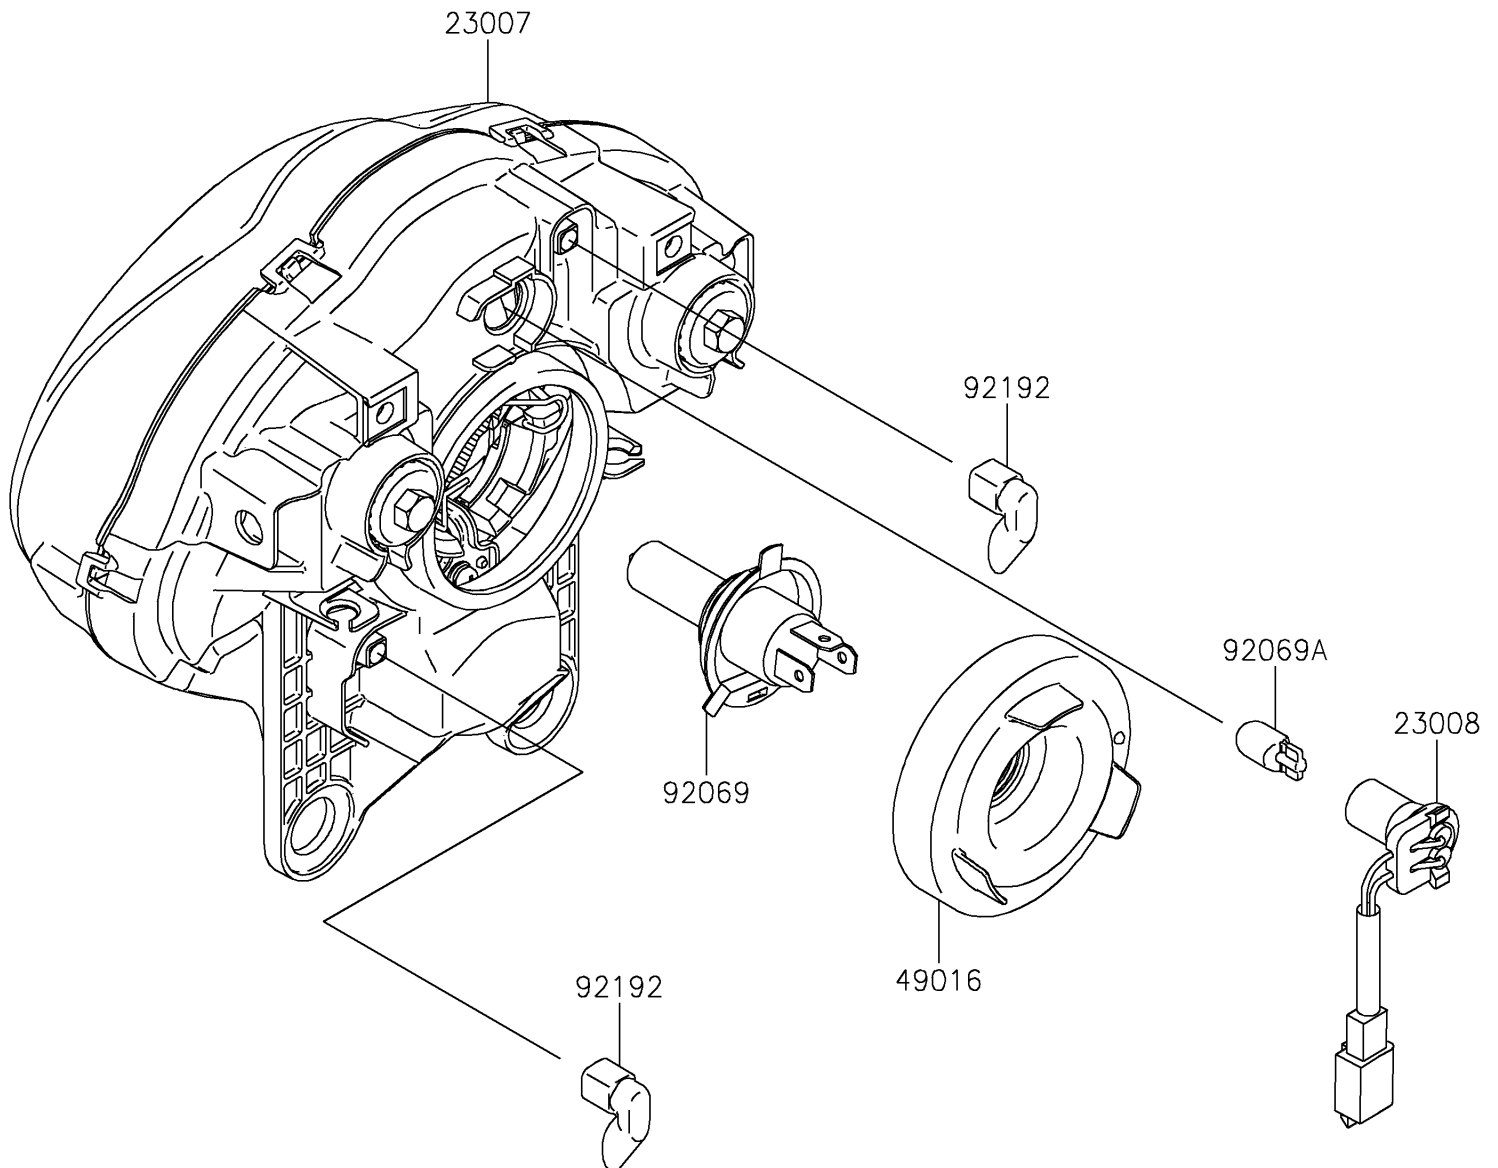

2023 Vulcan[®] S CAFÉ

PARTS DIAGRAM

Headlight(s)

F2710

2023 Vulcan® S CAFÉ

PARTS LIST

Headlight(s)

ITEM NAME	PART NUMBER	QUANTITY
LENS-COMP (Ref # 23007)	23007-0191	1
SOCKET-ASSY (Ref # 23008)	23008-0158	1
COVER-SEAL (Ref # 49016)	49016-0627	1
BULB,12V 60/55W,H4 (Ref # 92069)	92069-0050	1
BULB,12V 5W (Ref # 92069A)	92069-1016	1
TUBE,BREATHHER (Ref # 92192)	92192-1528	2