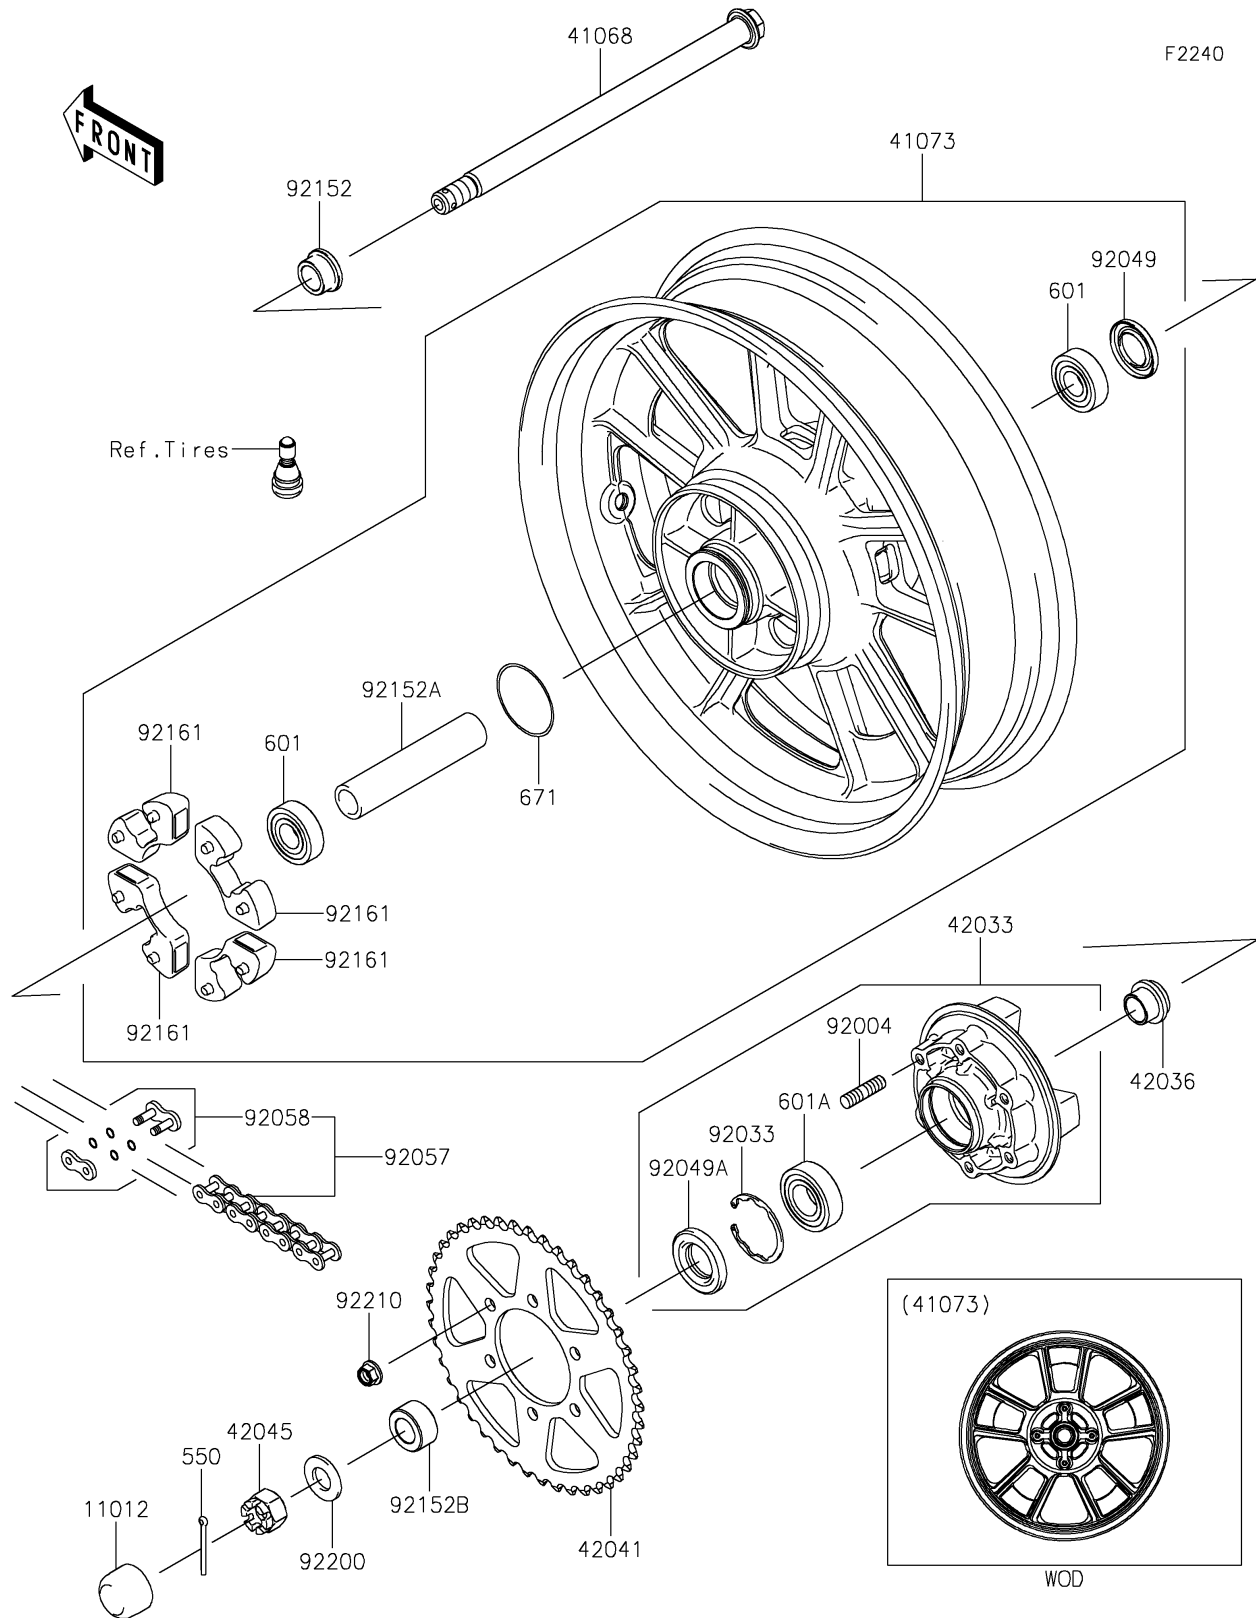

2022 Vulcan® S CAFÉ

PARTS DIAGRAM

Rear Wheel/Chain

2022 Vulcan® S CAFÉ

PARTS LIST

Rear Wheel/Chain

ITEM NAME	PART NUMBER	QUANTITY
CAP,AXLE NUT (Ref # 11012)	11012-1590	1
AXLE,RR,18X321.8 (Ref # 41068)	41068-0592	1
WHEEL-ASSY,RR,G.BLACK (Ref # 41073)	41073-0654-QT	1
COUPLING-ASSY,RR HUB (Ref # 42033)	42033-0570	1
SLEEVE,RR HUB,L=23 (Ref # 42036)	42036-1251	1
SPROCKET-HUB,46T (Ref # 42041)	42041-0087	1
NUT,CASTLE,18MM (Ref # 42045)	42045-018	1
STUD,10X19 (Ref # 92004)	92004-0048	6
RING-SNAP,52MM (Ref # 92033)	92033-1043	1
SEAL-OIL,28 47 5 (Ref # 92049)	92049-0140	1
SEAL-OIL (Ref # 92049A)	92049-1287	1
CHAIN,DRIVE,EK520MVXL3X120L (Ref # 92057)	92057-0675	1
JOINT-CHAIN,DRIVE (Ref # 92058)	92058-0021	1
COLLAR,RR AXLE,RH,L=17 (Ref # 92152)	92152-0302	1
COLLAR,20.2X28X133 (Ref # 92152A)	92152-0748	1
COLLAR,20X35X18 (Ref # 92152B)	92152-0751	1
DAMPER,SHOCK,RR HUB (Ref # 92161)	92161-0342	4
WASHER,19X36X3.2 (Ref # 92200)	92200-0296	1
NUT,LOCK,FLANGED,10MM (Ref # 92210)	92210-0276	6
PIN-COTTER,4.0X40 (Ref # 550)	550AA4040	1
BEARING-BALL,6204UUC3 (Ref # 601)	601B6204UU	2
BEARING-BALL (Ref # 601A)	601B6205UU	1
O RING,60MM (Ref # 671)	671B2560	1