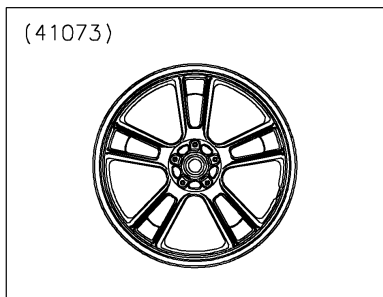

2022 Vulcan® S CAFÉ PARTS DIAGRAM

Front Wheel

2022 Vulcan® S CAFÉ PARTS LIST

Front Wheel

ITEM NAME	PART NUMBER	QUANTITY
-----------	-------------	----------