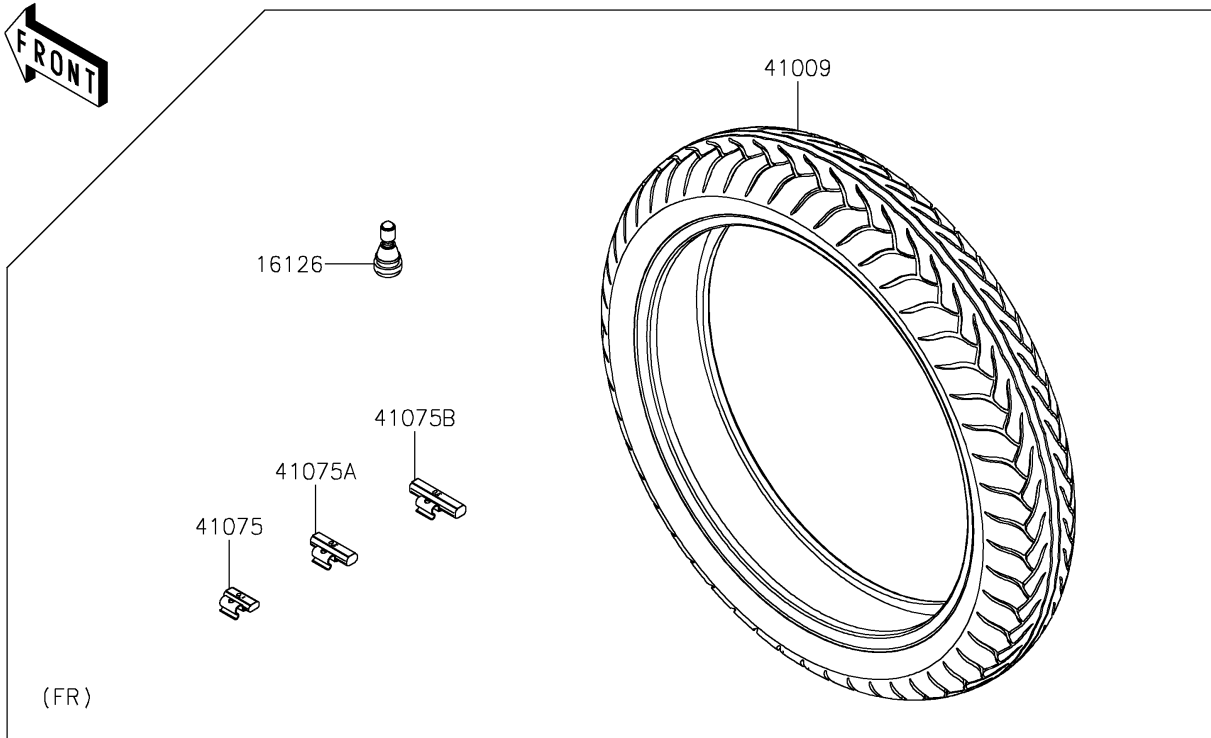

# 2022 Vulcan® S CAFÉ PARTS DIAGRAM

Tires

F2210

### Tires

ITEM NAME	PART NUMBER	QUANTITY
VALVE,TIRE (Ref # 16126)	16126-1140	2
TIRE,FR,120/70R18(59H),D220F (Ref # 41009)	41009-0659	1
TIRE,RR,160/60ZR17(69H),D220ST (Ref # 41009A)	41009-0693	1
BALANCER-WHEEL,10G,SILVER (Ref # 41075)	41075-0007	AR
BALANCER-WHEEL,20G,SILVER (Ref # 41075A)	41075-0008	AR
BALANCER-WHEEL,30G,SILVER (Ref # 41075B)	41075-0009	AR