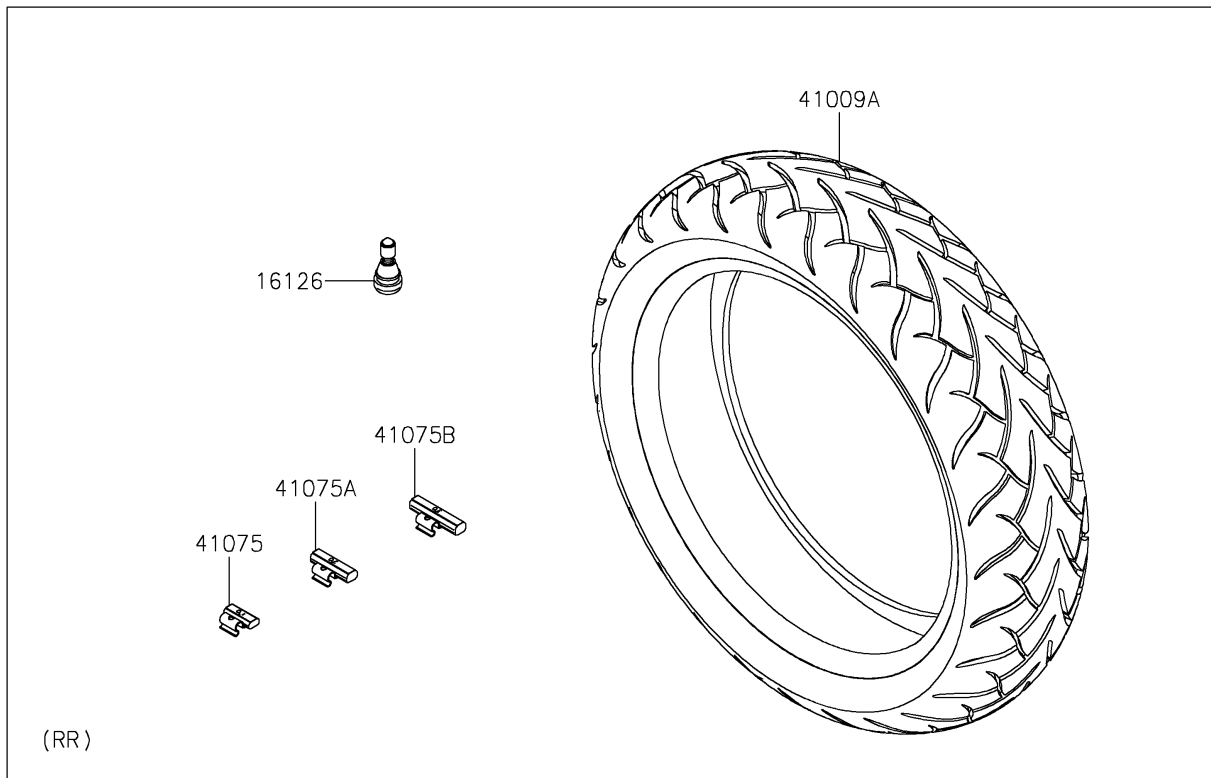

# 2022 Vulcan® S CAFÉ PARTS DIAGRAM

Tires

F2210

### Tires

ITEM NAME	PART NUMBER	QUANTITY
VALVE,TIRE (Ref # 16126)	16126-1140	2
TIRE,FR,120/70R18(59H),D220F (Ref # 41009)	41009-0659	1
TIRE,RR,160/60ZR17(69H),D220ST (Ref # 41009A)	41009-0693	1
BALANCER-WHEEL,10G,SILVER (Ref # 41075)	41075-0007	AR
BALANCER-WHEEL,20G,SILVER (Ref # 41075A)	41075-0008	AR
BALANCER-WHEEL,30G,SILVER (Ref # 41075B)	41075-0009	AR