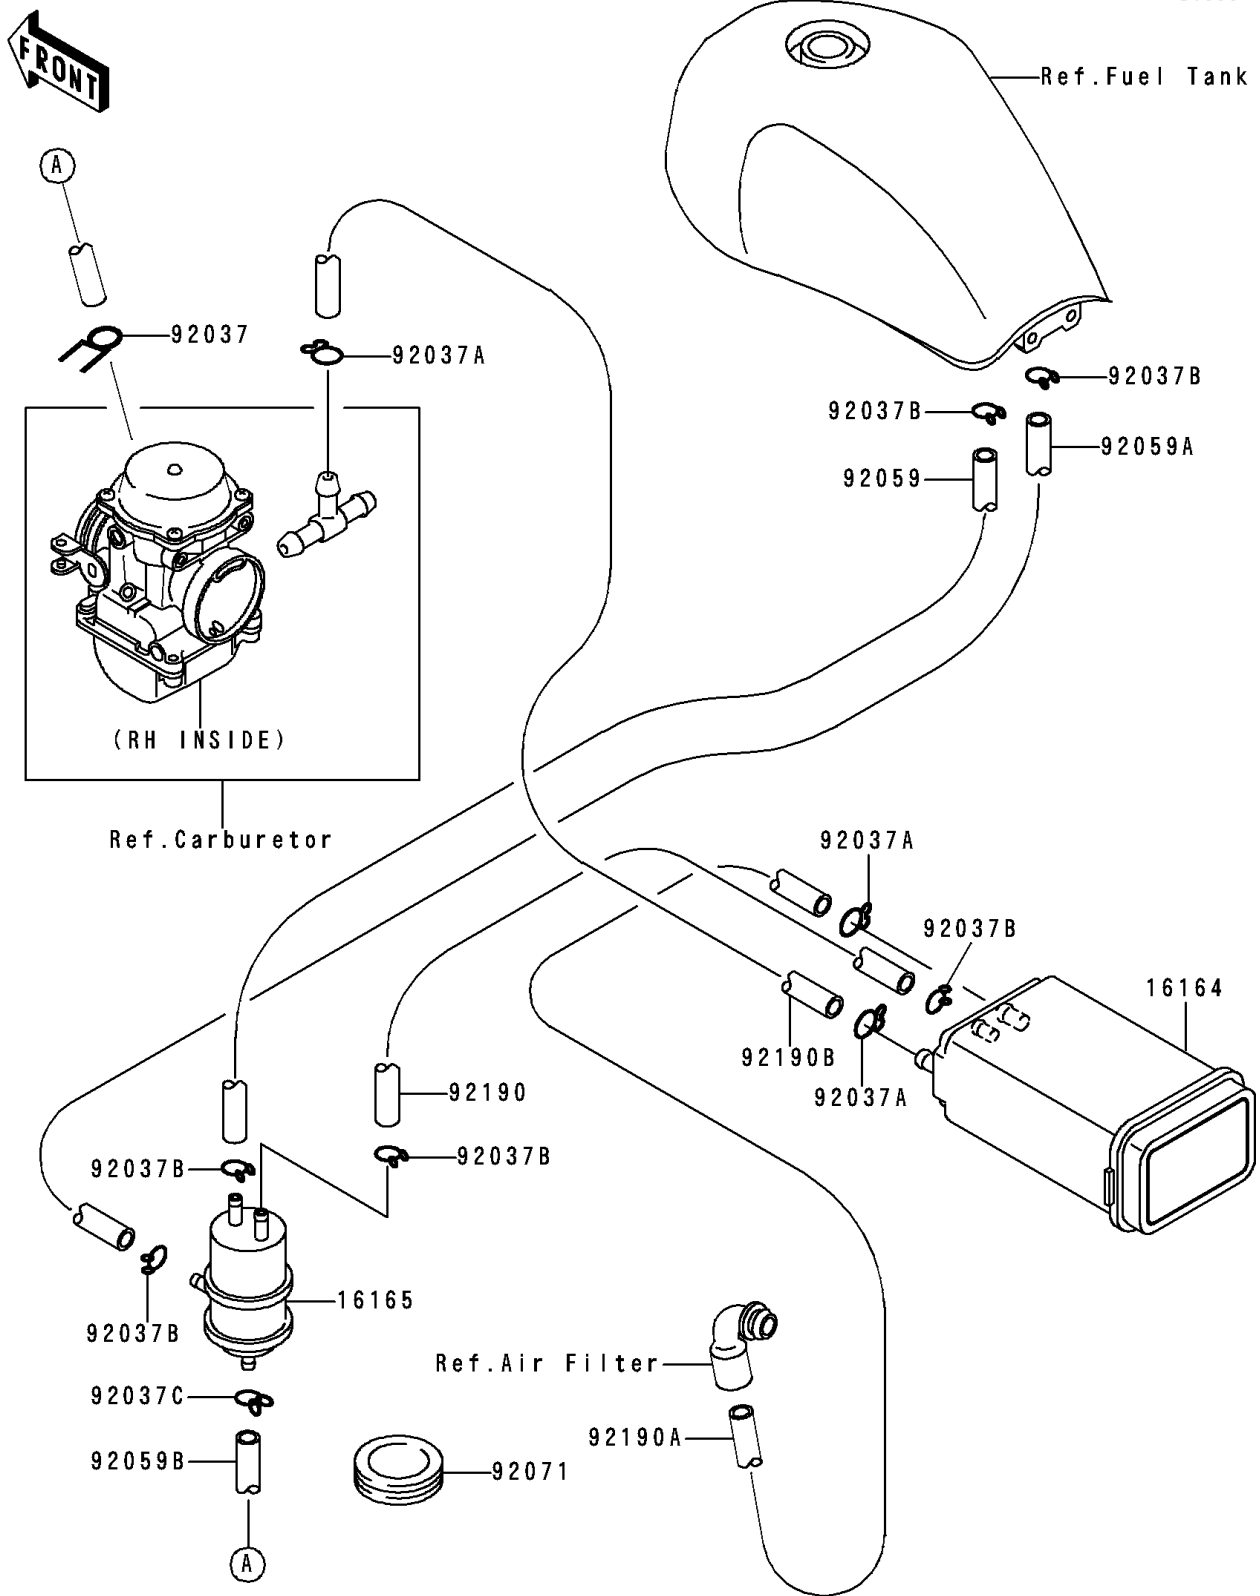

1991 Zephyr 750 PARTS DIAGRAM

Canister

E1650

1991 Zephyr 750 PARTS LIST

Canister

ITEM NAME	PART NUMBER	QUANTITY
CANISTER (Ref # 16164)	16164-1052	1
SEPARATOR (Ref # 16165)	16165-1001	1
CLAMP,TUBE (Ref # 92037)	92037-072	1
CLAMP,HOSE (Ref # 92037A)	92037-1104	3
CLAMP,TUBE (Ref # 92037B)	92037-147	6
CLAMP (Ref # 92037C)	92037-1712	1
TUBE,5X10X470,BLUE (Ref # 92059)	92059-1500	1
TUBE,5X10X430,RED (Ref # 92059A)	92059-1501	1
TUBE,4X9X550,WHITE (Ref # 92059B)	92059-1760	1
GROMMET,FUEL TANK (Ref # 92071)	92071-1035	2
TUBE,BLUE (Ref # 92190)	92190-1206	1
TUBE,GREEN (Ref # 92190A)	92190-1219	1
TUBE,YELLOW (Ref # 92190B)	92190-1220	1