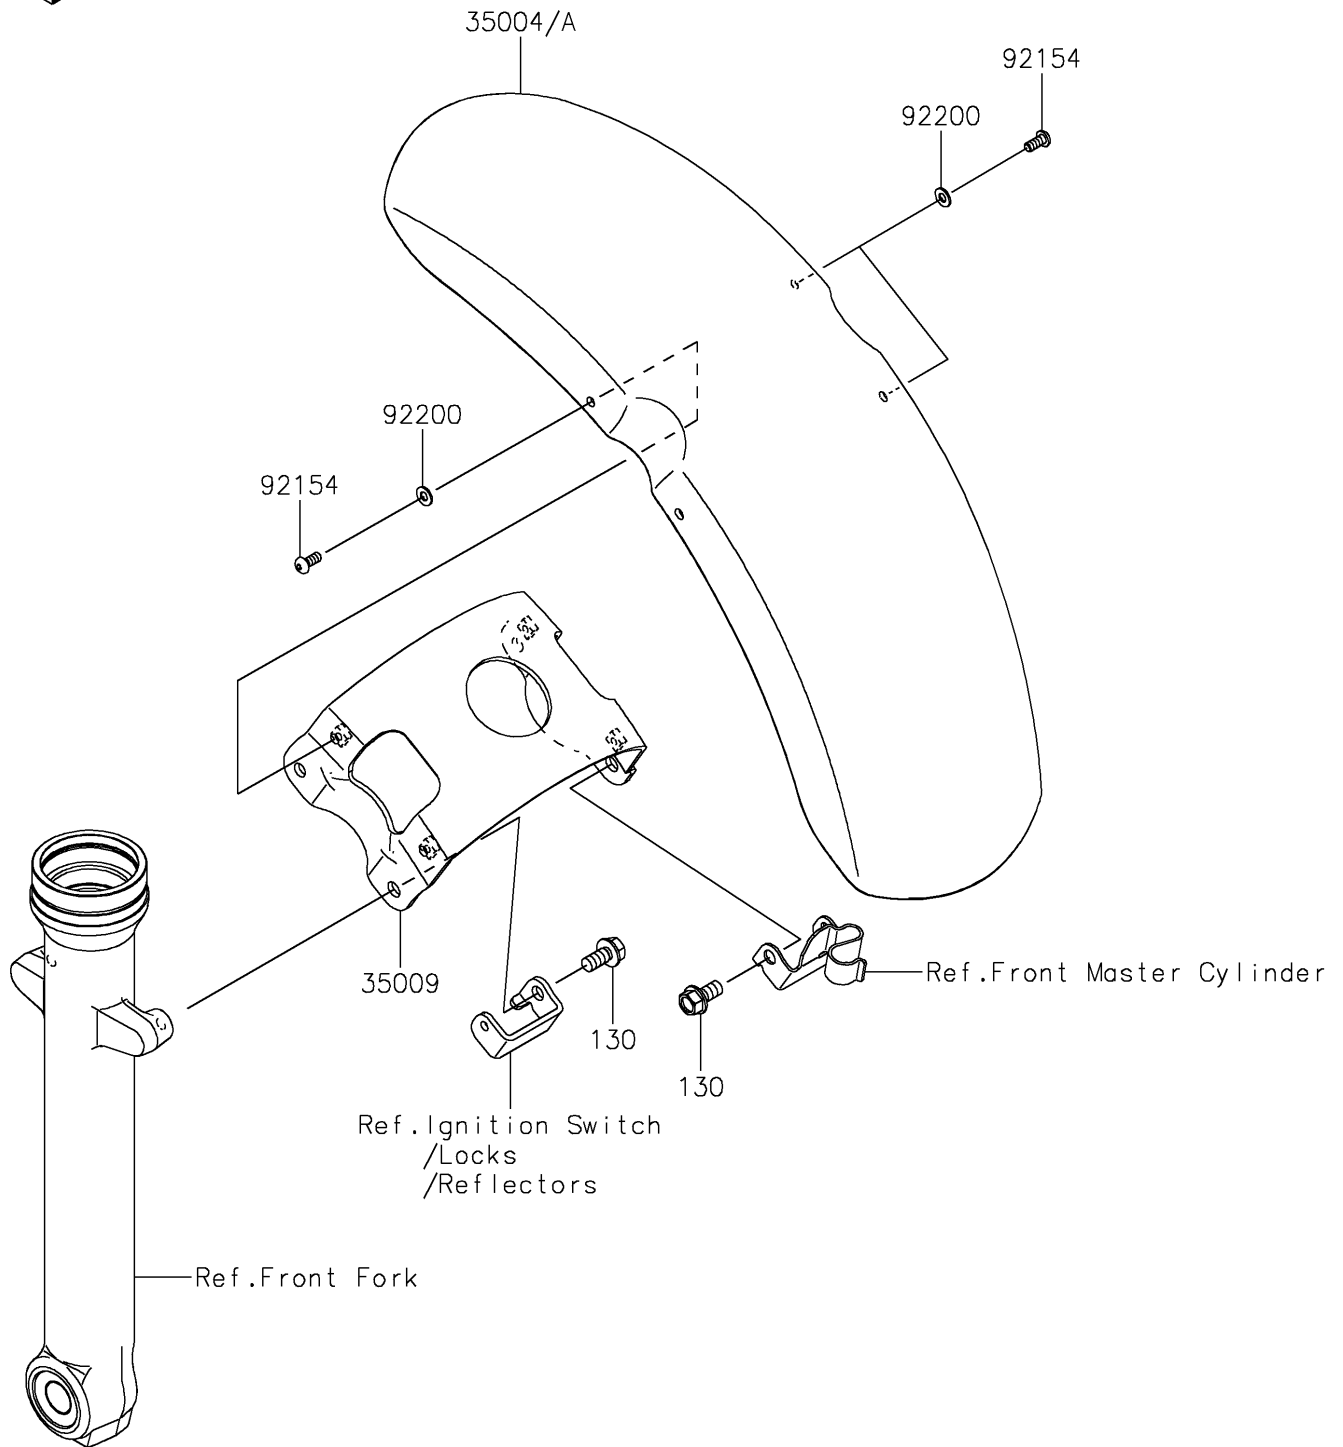

# 2022 Vulcan® S CAFÉ PARTS DIAGRAM

Front Fender(s)

F2171

### Front Fender(s)

ITEM NAME	PART NUMBER	QUANTITY
FENDER-FRONT,EBONY (Ref # 35004A)	35004-0341-H8	1
BRACE (Ref # 35009)	35009-0039	1
BOLT,SOCKET,5X12 (Ref # 92154)	92154-1471	4
WASHER,5.3X11X1 (Ref # 92200)	92200-0973	4
BOLT-FLANGED,8X16 (Ref # 130)	130BA0816	4