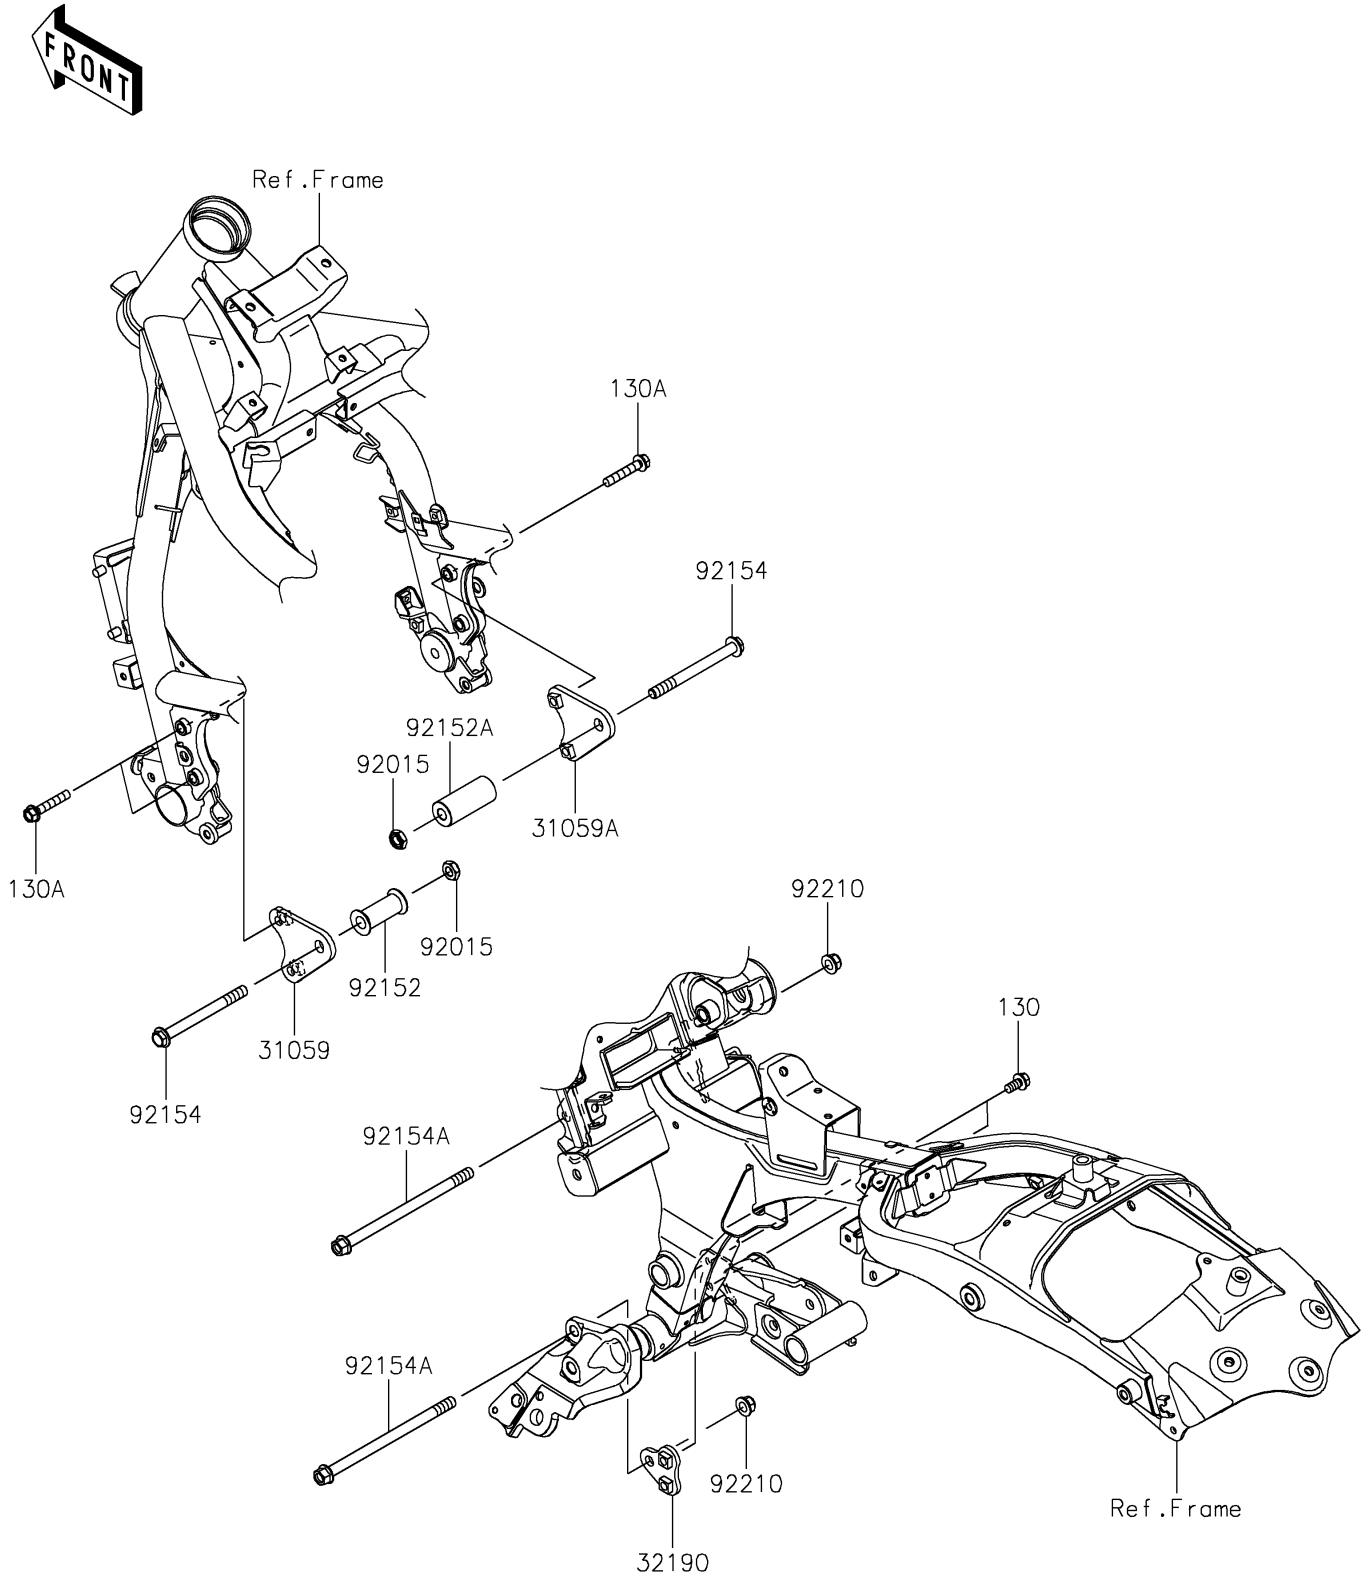

## PARTS DIAGRAM

### Engine Mount

F2122

## PARTS LIST

### Engine Mount

ITEM NAME	PART NUMBER	QUANTITY
BRACKET-COMP-ENGINE,LH (Ref # 31059)	31059-0010	1
BRACKET-COMP-ENGINE,RH (Ref # 31059A)	31059-0011	1
BRACKET-ENGINE,RR,RH (Ref # 32190)	32190-0560	1
NUT,LOCK,10MM,BLACK (Ref # 92015)	92015-1188	2
COLLAR,11X26X50.8 (Ref # 92152)	92152-0963	1
COLLAR,11X26X60.7 (Ref # 92152A)	92152-1897	1
BOLT,FLANGED,10X110 (Ref # 92154)	92154-0716	2
BOLT,FLANGED,10X170 (Ref # 92154A)	92154-0840	2
NUT,LOCK,FLANGED,10MM (Ref # 92210)	92210-1081	2
BOLT-FLANGED,8X16 (Ref # 130)	130BA0816	2
BOLT-FLANGED,8X45 (Ref # 130A)	130BA0845	4