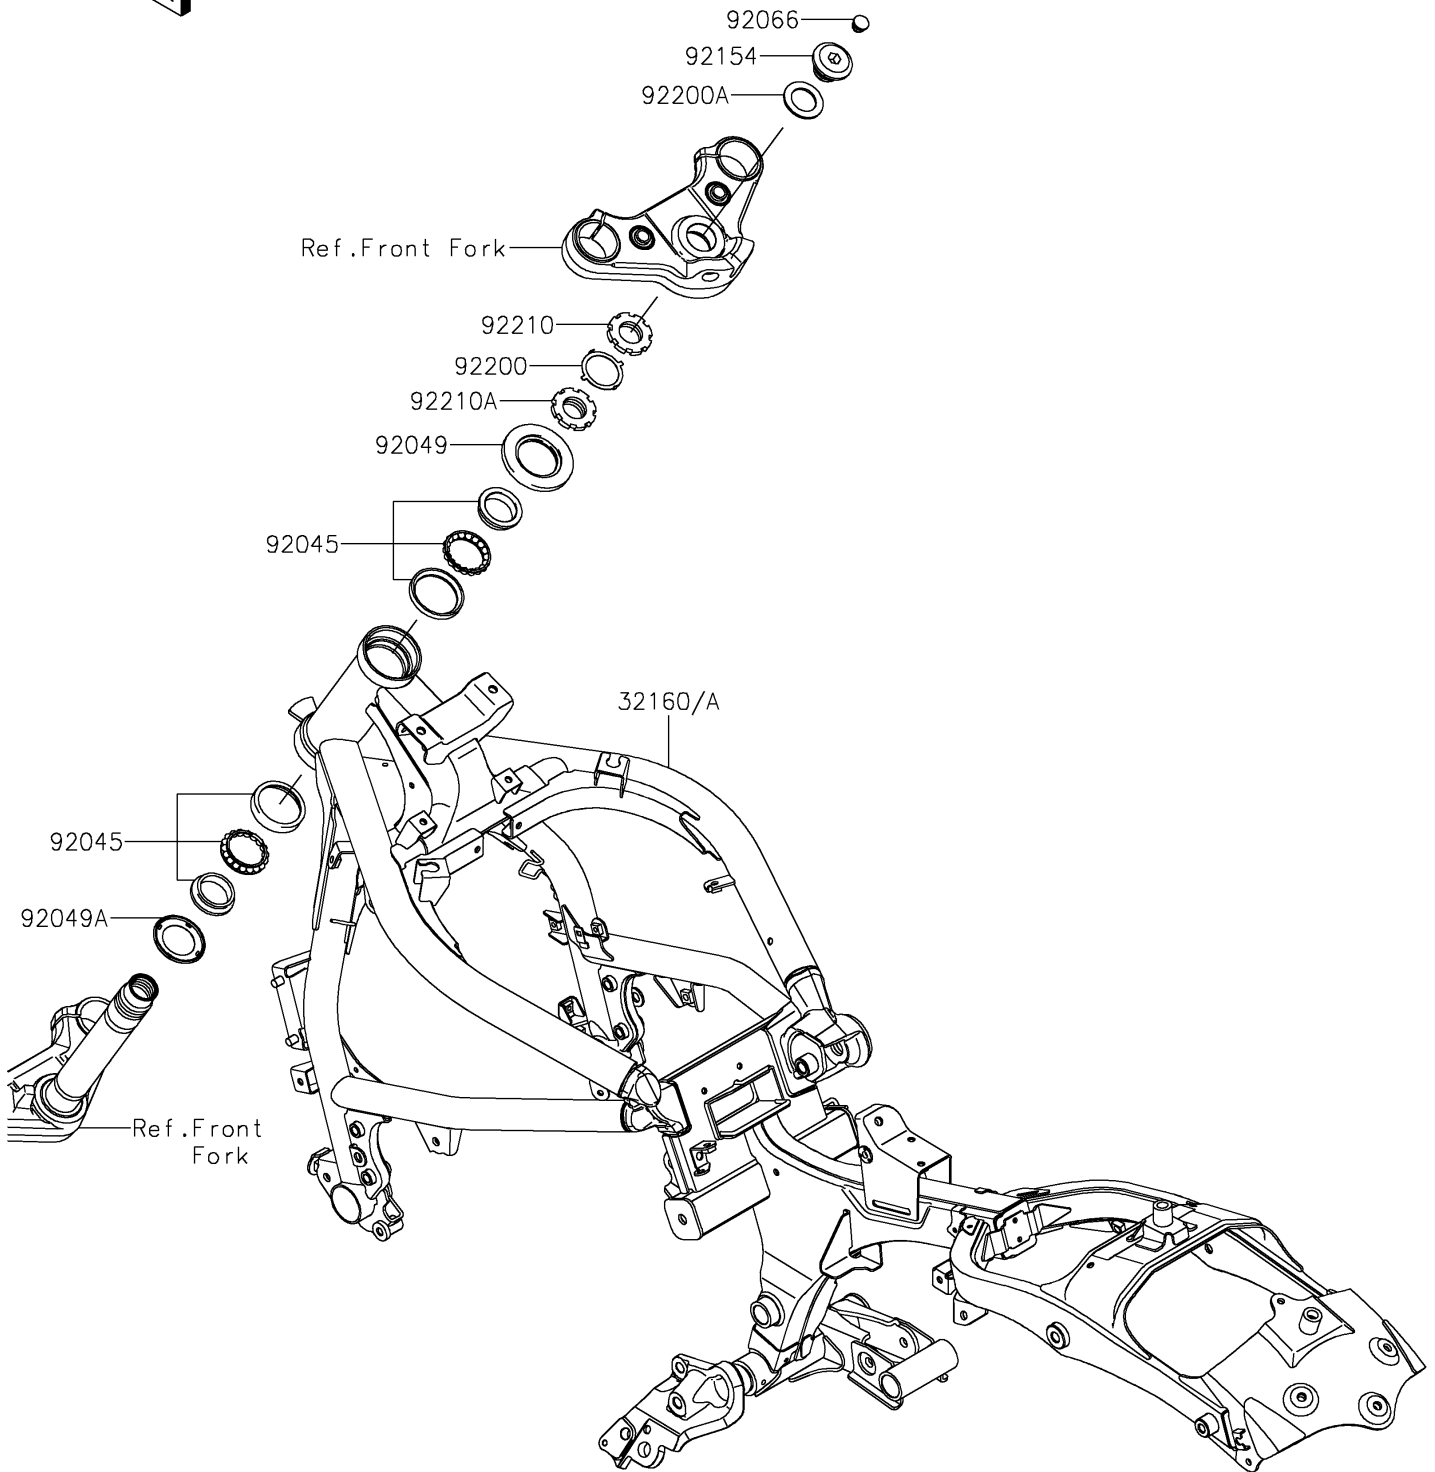

2022 Vulcan® S CAFÉ PARTS DIAGRAM

Frame

F2120

2022 Vulcan® S CAFÉ PARTS LIST

Frame

ITEM NAME	PART NUMBER	QUANTITY
FRAME-COMP,F.S.BLACK (Ref # 32160)	32160-0735-18R	1
BEARING-BALL,SF07A17PX1V1 (Ref # 92045)	92045-1384	2
SEAL-OIL (Ref # 92049)	92049-0131	1
SEAL-OIL (Ref # 92049A)	92049-0137	1
PLUG (Ref # 92066)	92066-0071	1
BOLT,26MM (Ref # 92154)	92154-3818	1
WASHER (Ref # 92200)	92200-0036	1
WASHER,27X42X2.3 (Ref # 92200A)	92200-0753	1
NUT,STEERING STEM,35MM (Ref # 92210)	92210-0534	1
NUT,STEERING STEM,35MM (Ref # 92210A)	92210-0535	1