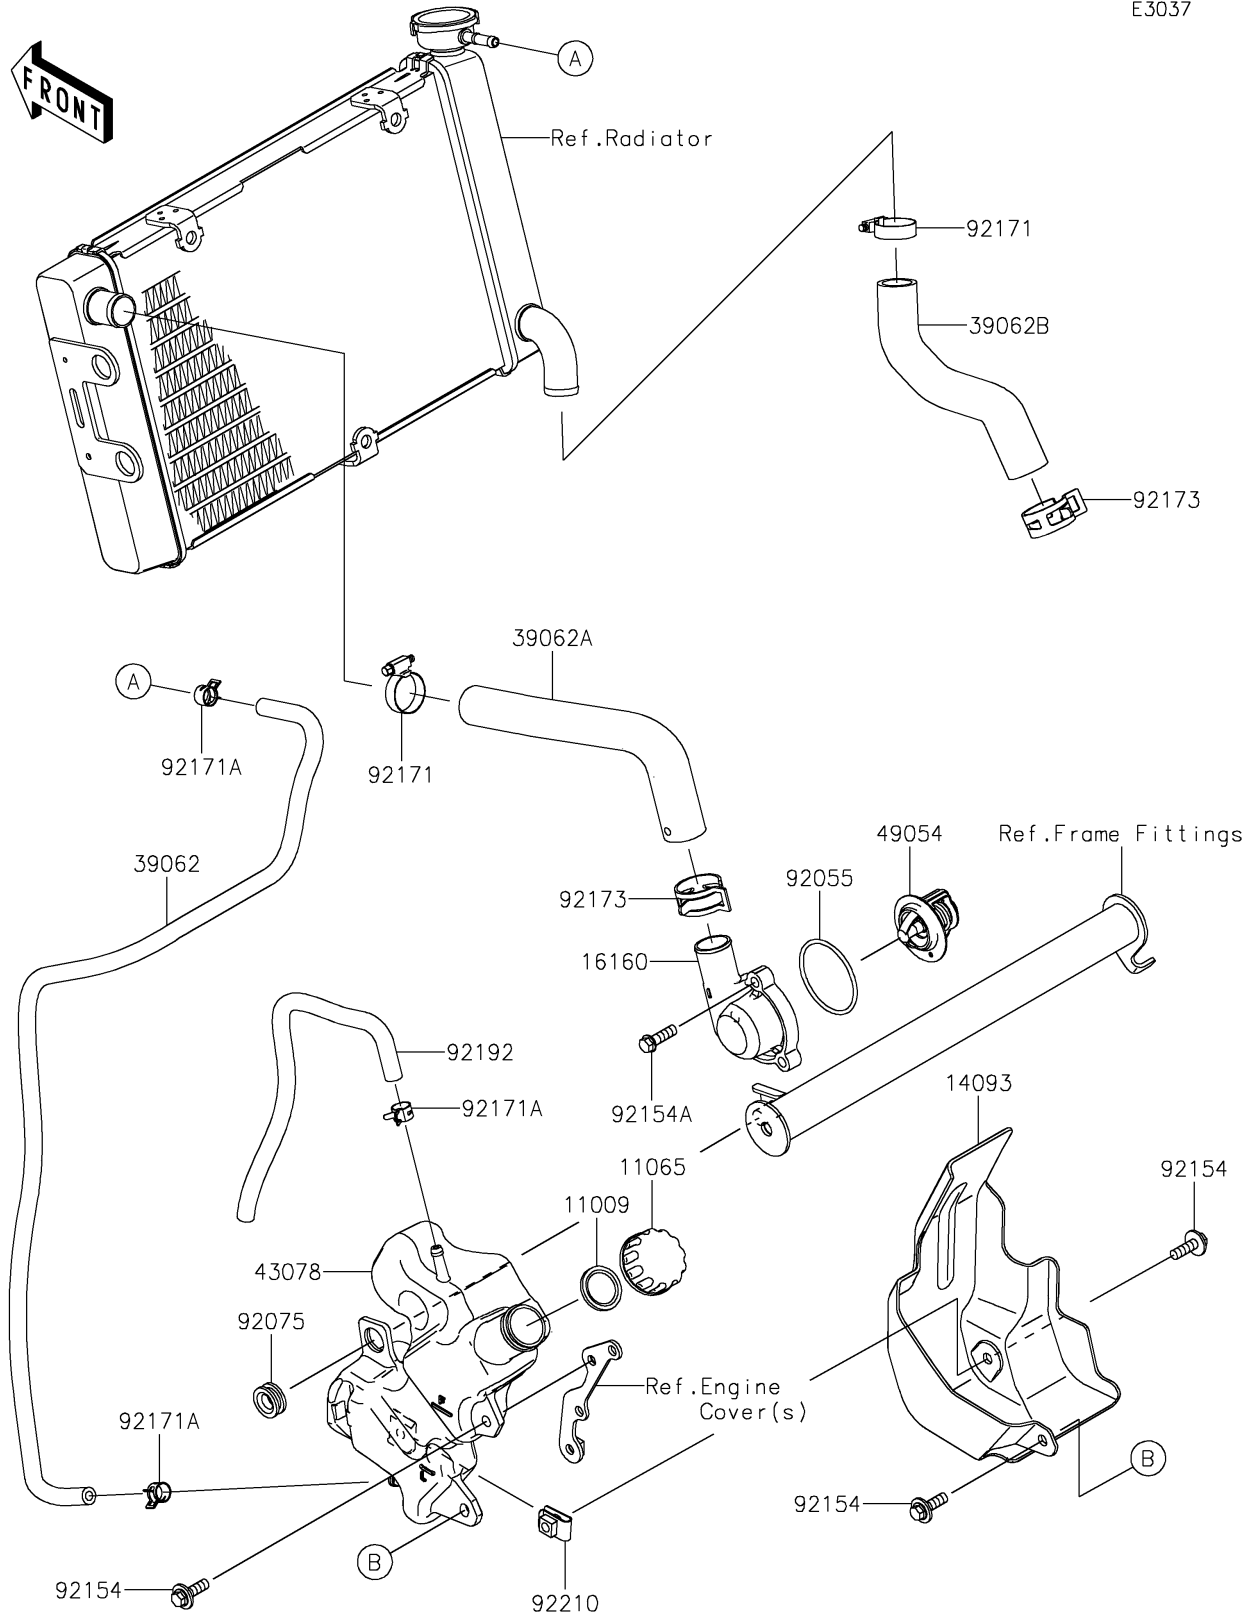

# 2022 Vulcan® S CAFÉ PARTS DIAGRAM

## Water Pipe

E3037

### Water Pipe

ITEM NAME	PART NUMBER	QUANTITY
GASKET,RESERVOIR TANK CAP (Ref # 11009)	11009-1145	1
CAP (Ref # 11065)	11065-0969	1
COVER,RESERVOIR (Ref # 14093)	14093-0098	1
BODY,THERMOSTAT (Ref # 16160)	16160-0830	1
HOSE-COOLING,RADI.-RESERVOIR (Ref # 39062)	39062-0670	1
HOSE-COOLING,HEAD-RADIATOR (Ref # 39062A)	39062-0753	1
HOSE-COOLING,RADIATOR-PUMP (Ref # 39062B)	39062-0754	1
RESERVOIR (Ref # 43078)	43078-0584	1
THERMOSTAT (Ref # 49054)	49054-0001	1
RING-O,46.7X2.4 (Ref # 92055)	92055-0992	1
DAMPER (Ref # 92075)	92075-1634	1
BOLT,FLANGED-WP,6X20 (Ref # 92154)	92154-1577	3
BOLT,FLANGED,6X20 (Ref # 92154A)	92154-1778	3
CLAMP (Ref # 92171)	92171-0337	2
CLAMP,10.5X8X0.7 (Ref # 92171A)	92171-1992	3
CLAMP (Ref # 92173)	92173-1416	2
TUBE,BREATHER (Ref # 92192)	92192-1387	1
NUT,CLIP,6MM (Ref # 92210)	92210-0933	1