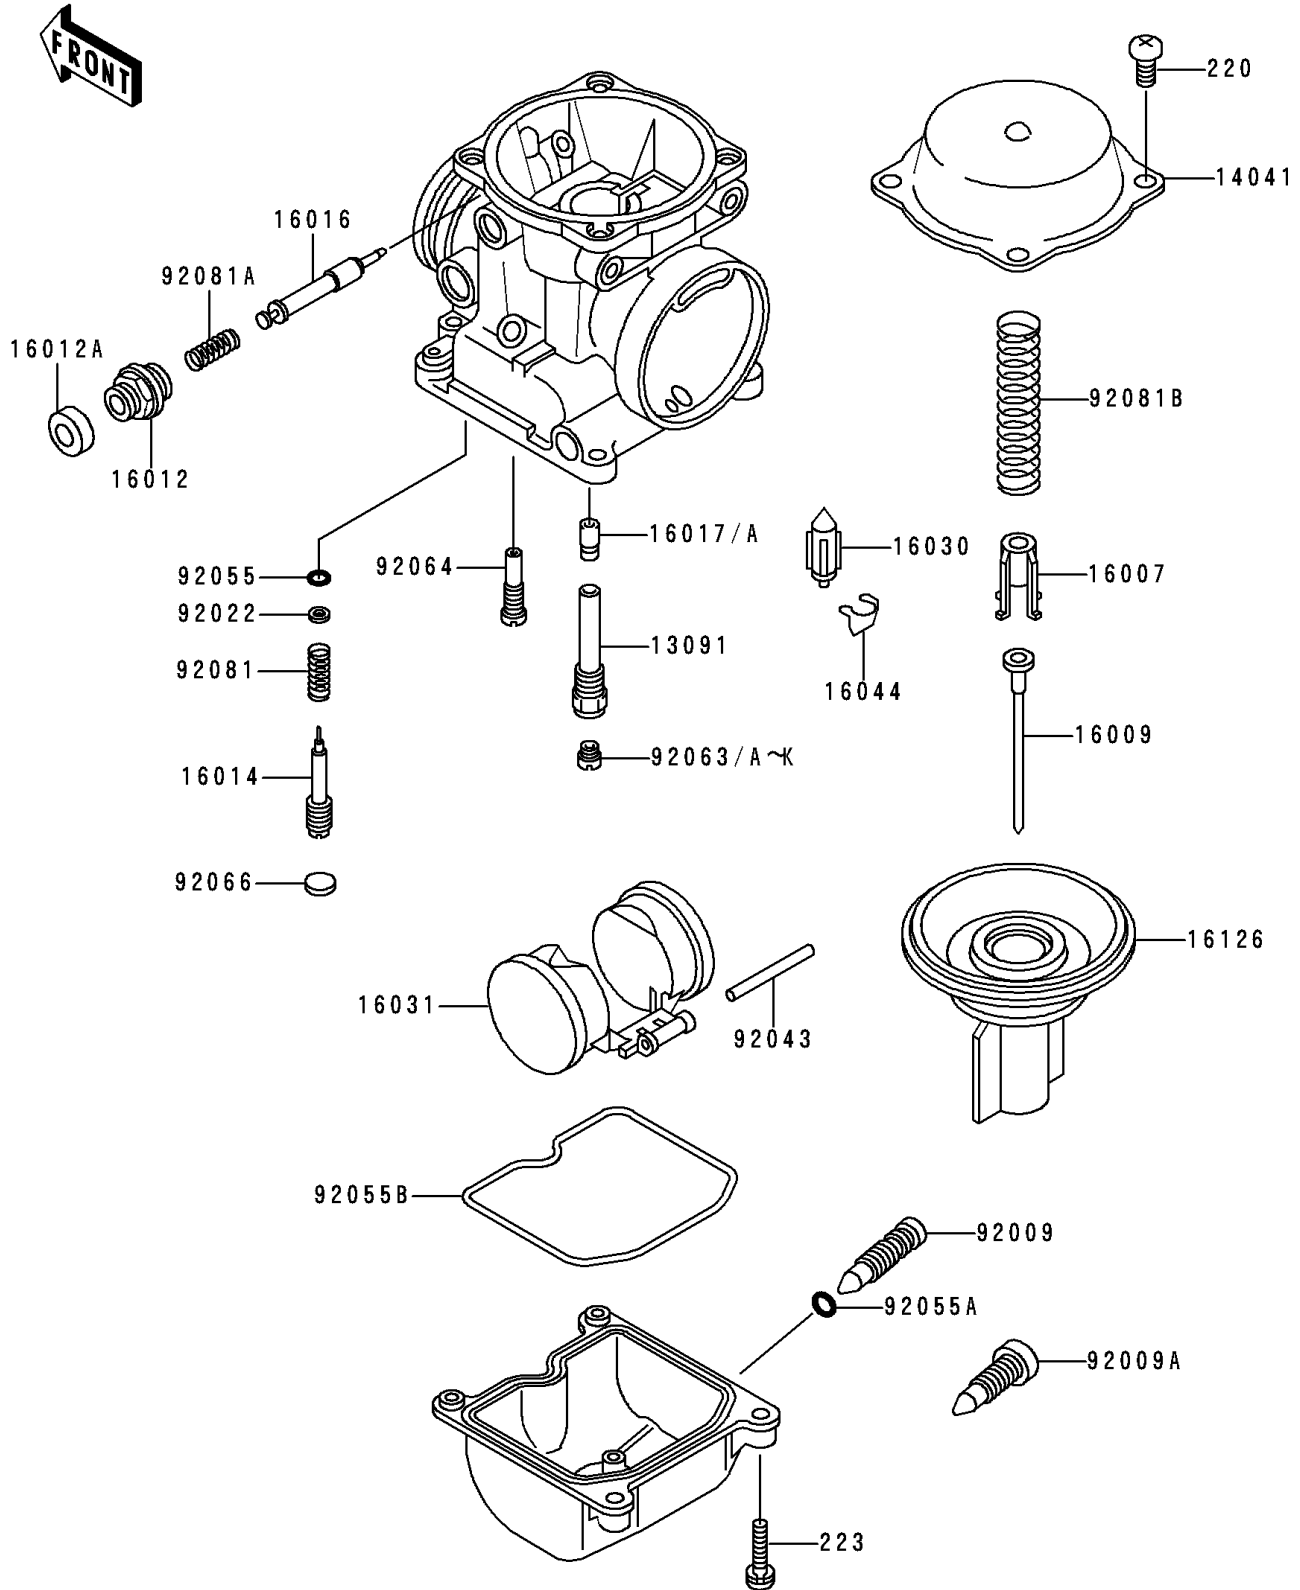

## 1993 Zephyr 750 PARTS DIAGRAM

Carburetor Parts

E1612

## 1993 Zephyr 750 PARTS LIST

Carburetor Parts

ITEM NAME	PART NUMBER	QUANTITY
HOLDER,NEEDLE JET (Ref # 13091)	13091-1406	1
TOP-CHAMBER,MIXING,OUTSIDE (Ref # 14041)	14041-1076	1
SEAT-SPRING,THROTTLE VALVE (Ref # 16007)	16007-1120	1
NEEDLE-JET,N52S (Ref # 16009)	16009-1647	1
CAP-STARTER PLUNGER (Ref # 16012)	16012-1051	1
CAP-STARTER PLUNGER (Ref # 16012A)	16012-1052	1
SCREW-PILOT AIR (Ref # 16014)	16014-1054	1
PLUNGER,STARTER (Ref # 16016)	16016-1061	1
JET-NEEDLE (Ref # 16017)	16017-1285	1
VALVE-FLOAT (Ref # 16030)	16030-1007	1
FLOAT (Ref # 16031)	16031-1056	1
CLAMP,FLOAT VALVE (Ref # 16044)	16044-007	1
VALVE,VACUUM (Ref # 16126)	16126-1160	1
SCREW,DRAIN,M6X1.0 (Ref # 92009)	92009-1095	1
SCREW,DRAIN,M6X0.75 (Ref # 92009A)	92009-1551	1
WASHER,PLAIN (Ref # 92022)	92022-1003	1
PIN,FLOAT (Ref # 92043)	92043-1207	1
RING-O,PILOT ADJUST (Ref # 92055)	92055-1002	1
RING-O,DRAIN SCREW (Ref # 92055A)	92055-1053	1
RING-O,FLOAT CHAMBER (Ref # 92055B)	92055-1222	1
JET-MAIN,2ND,#95 (Ref # 92063A)	92063-1001	1
JET-MAIN,2ND,#90 (Ref # 92063C)	92063-1003	1
JET-MAIN,2ND,#92 (Ref # 92063D)	92063-1004	1
JET-MAIN,2ND,#98 (Ref # 92063F)	92063-1005	1
SCREW-PAN-CROS (Ref # 220)	220B0408	1
SCREW-PAN-WS-CROS (Ref # 223)	223C0416	1
JET-MAIN,2ND,#85 (Ref # 92063H)	92063-1023	1
JET-MAIN,2ND,#88 (Ref # 92063I)	92063-1024	1
JET-MAIN,2ND,#82 (Ref # 92063K)	92063-1044	1

## 1993 Zephyr 750 PARTS LIST

Carburetor Parts

ITEM NAME	PART NUMBER	QUANTITY
JET-PILOT,#35 (Ref # 92064)	92064-1035	1
SPRING,PILOT ADJUST SCREW (Ref # 92081)	92081-1002	1
SPRING,STARTER PLUNGER (Ref # 92081A)	92081-1761	1
SPRING,VACUUM VALVE (Ref # 92081B)	92081-1775	1