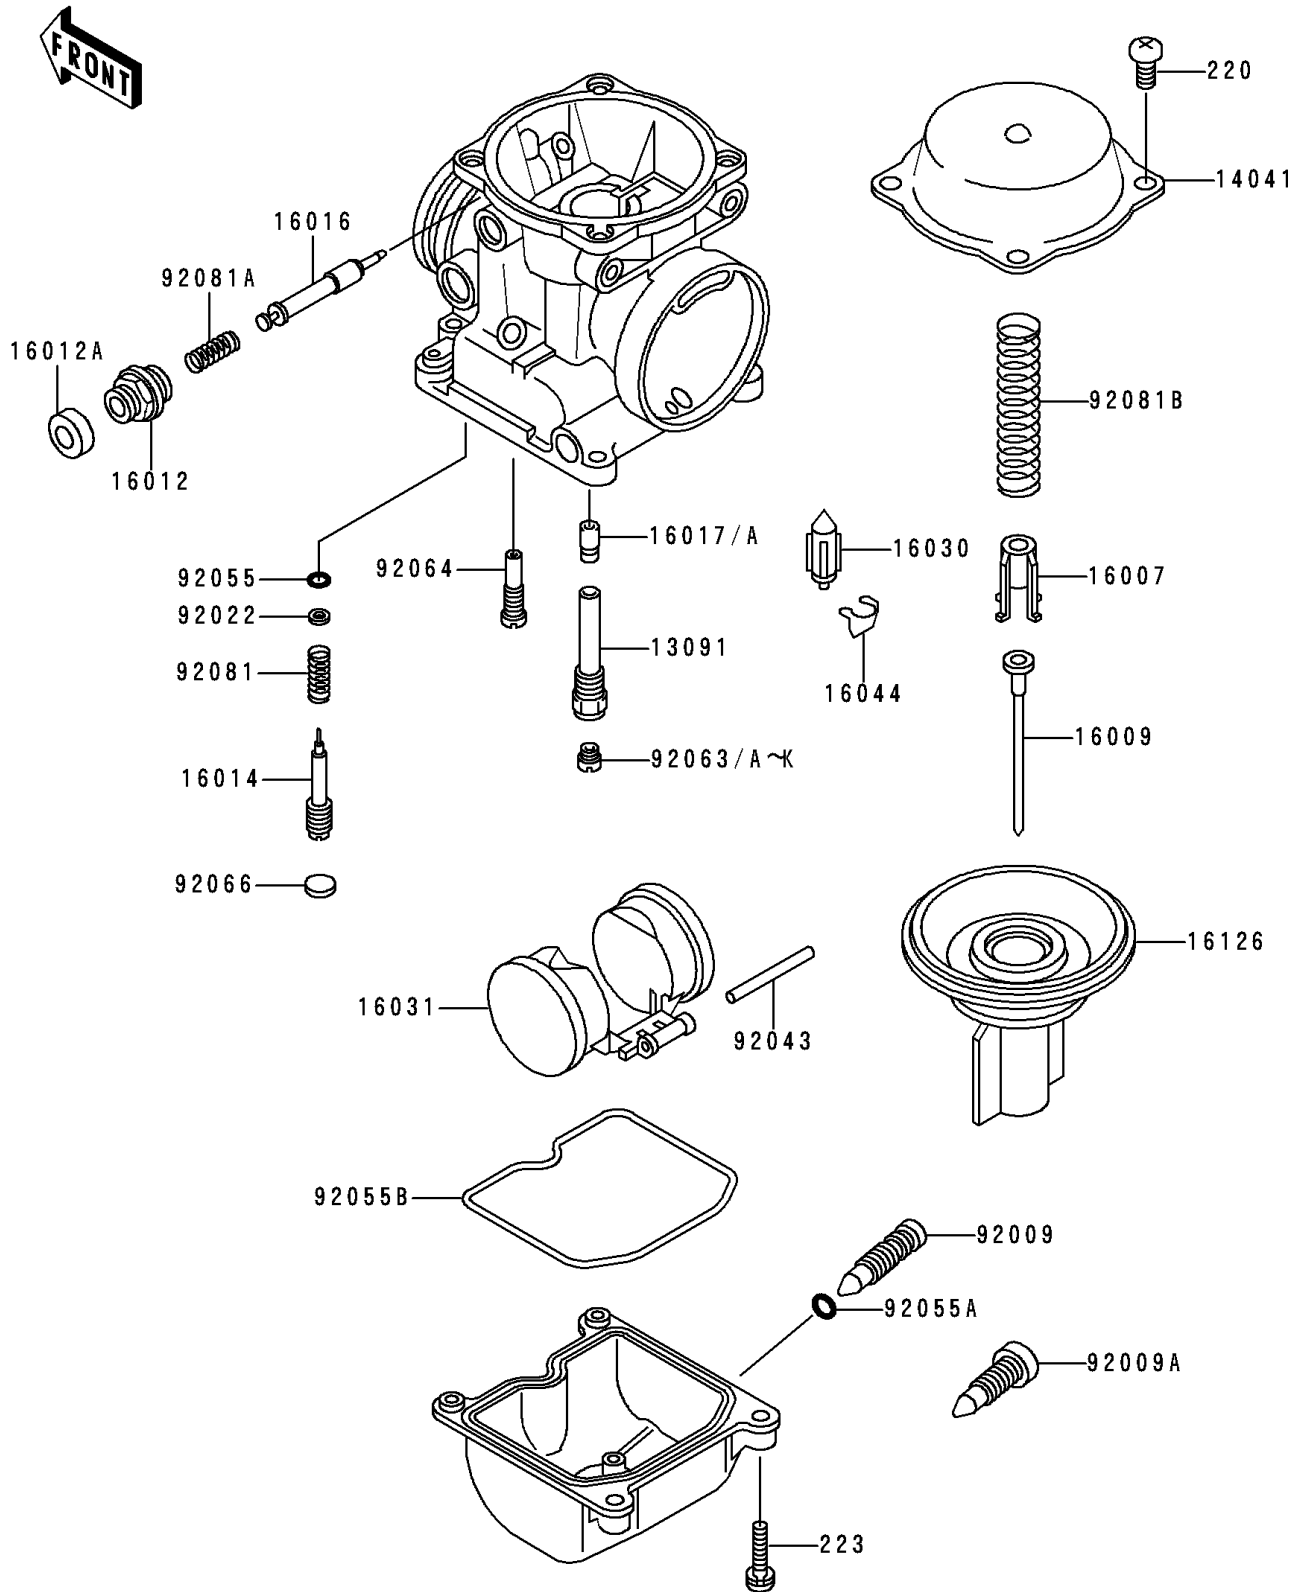

1991 Zephyr 750 PARTS DIAGRAM

Carburetor Parts

E1612

1991 Zephyr 750 PARTS LIST

Carburetor Parts

| ITEM NAME | PART NUMBER | QUANTITY |
|--|-------------|----------|
| HOLDER,NEEDLE JET (Ref # 13091) | 13091-1406 | 4 |
| TOP-CHAMBER,MIXING,OUTSIDE (Ref # 14041) | 14041-1076 | 4 |
| SEAT-SPRING,THROTTLE VALVE (Ref # 16007) | 16007-1120 | 4 |
| NEEDLE-JET,N52S (Ref # 16009) | 16009-1647 | 4 |
| CAP-STARTER PLUNGER (Ref # 16012) | 16012-1051 | 4 |
| CAP-STARTER PLUNGER (Ref # 16012A) | 16012-1052 | 4 |
| SCREW-PILOT AIR (Ref # 16014) | 16014-1054 | 4 |
| PLUNGER,STARTER (Ref # 16016) | 16016-1061 | 4 |
| JET-NEEDLE (Ref # 16017) | 16017-1285 | 4 |
| JET-NEEDLE,01D34 (Ref # 16017A) | 16017-1286 | 4 |
| VALVE-FLOAT (Ref # 16030) | 16030-1007 | 4 |
| FLOAT (Ref # 16031) | 16031-1056 | 4 |
| CLAMP,FLOAT VALVE (Ref # 16044) | 16044-007 | 4 |
| VALVE,VACUUM (Ref # 16126) | 16126-1160 | 4 |
| SCREW,DRAIN,M6X1.0 (Ref # 92009) | 92009-1095 | 4 |
| SCREW,DRAIN,M6X0.75 (Ref # 92009A) | 92009-1551 | 4 |
| WASHER,PLAIN (Ref # 92022) | 92022-1003 | 4 |
| PIN,FLOAT (Ref # 92043) | 92043-1207 | 4 |
| RING-O,PILOT ADJUST (Ref # 92055) | 92055-1002 | 4 |
| RING-O,DRAIN SCREW (Ref # 92055A) | 92055-1053 | 4 |
| RING-O,FLOAT CHAMBER (Ref # 92055B) | 92055-1222 | 4 |
| JET-MAIN,2ND,#95 (Ref # 92063) | 92063-1001 | 2 |
| JET-MAIN,2ND,#95 (Ref # 92063A) | 92063-1001 | 4 |
| JET-MAIN,2ND,#90 (Ref # 92063B) | 92063-1003 | 2 |
| JET-MAIN,2ND,#90 (Ref # 92063C) | 92063-1003 | 4 |
| JET-MAIN,2ND,#92 (Ref # 92063D) | 92063-1004 | 2 |
| JET-MAIN,2ND,#92 (Ref # 92063E) | 92063-1004 | 4 |
| JET-MAIN,2ND,#98 (Ref # 92063F) | 92063-1005 | 4 |
| JET-MAIN,2ND,#100 (Ref # 92063G) | 92063-1008 | 4 |