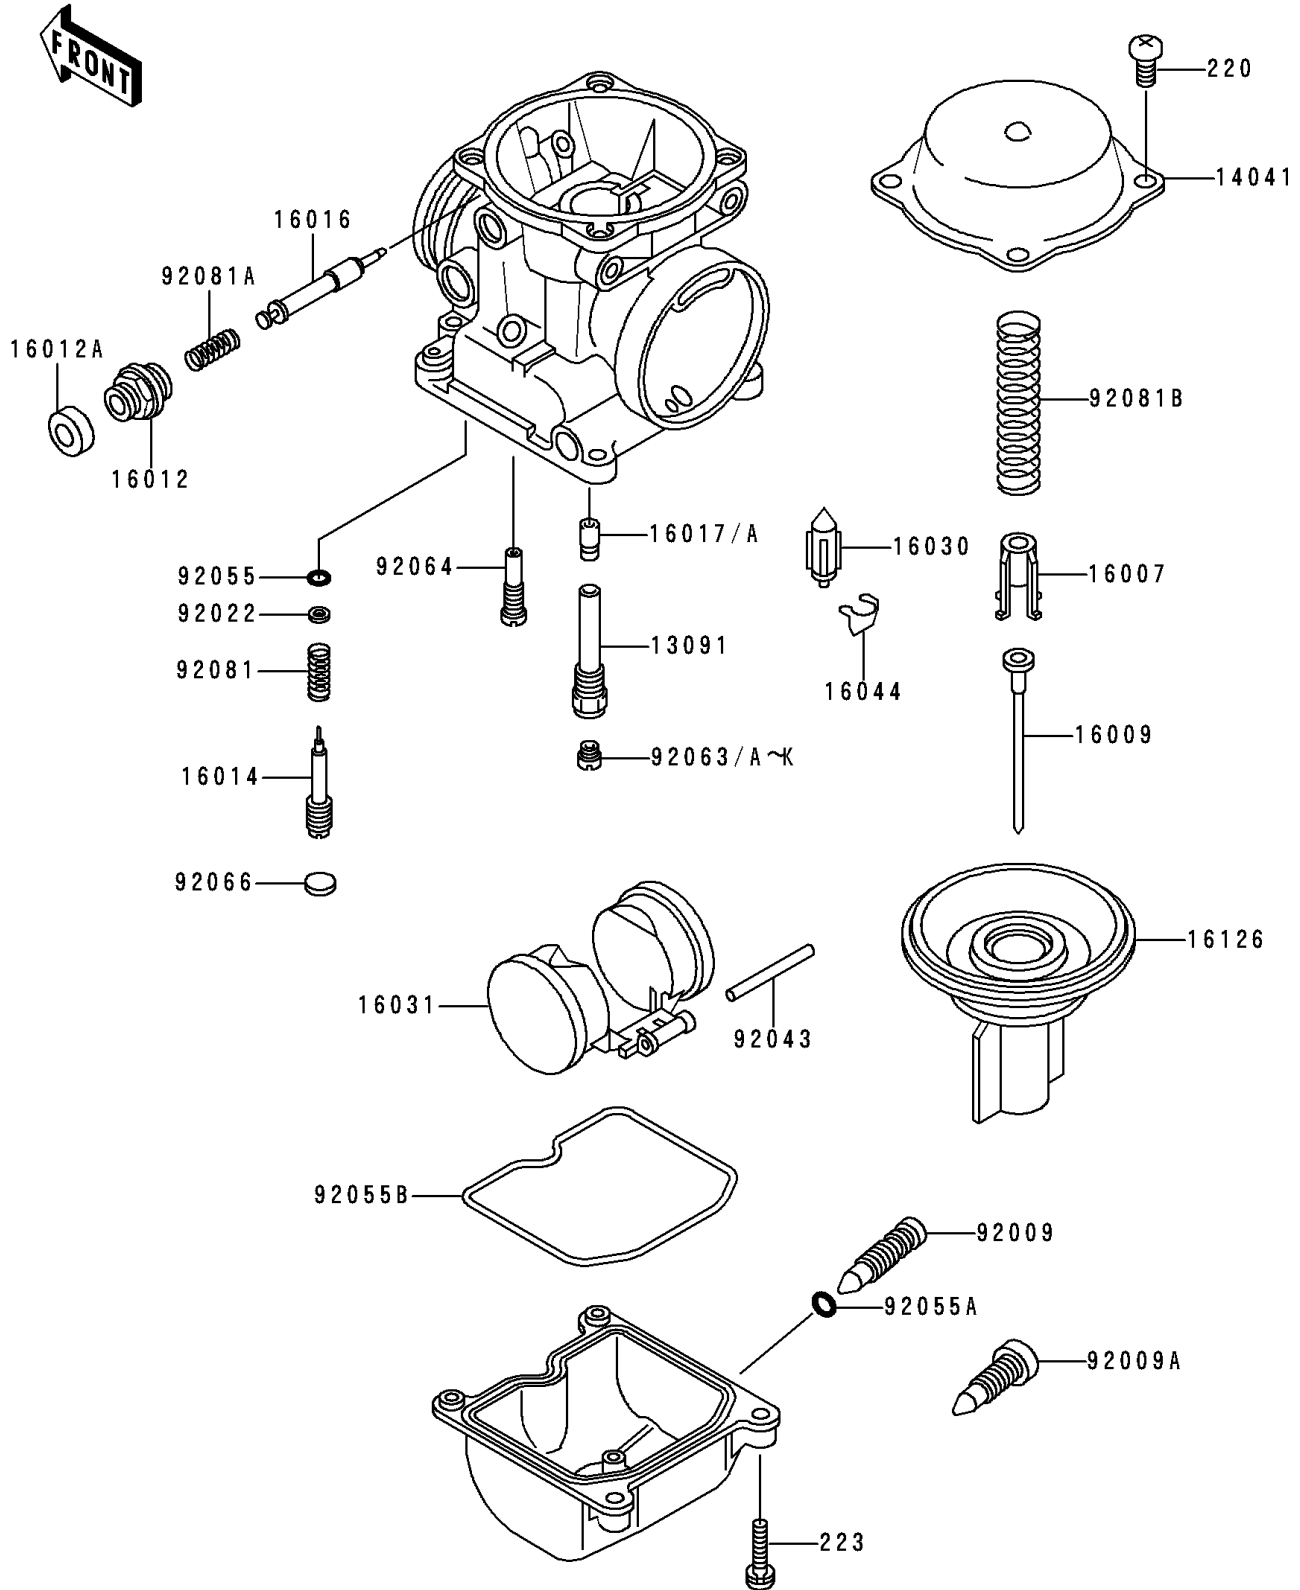

1991 Zephyr 750 PARTS DIAGRAM

Carburetor Parts

E1612