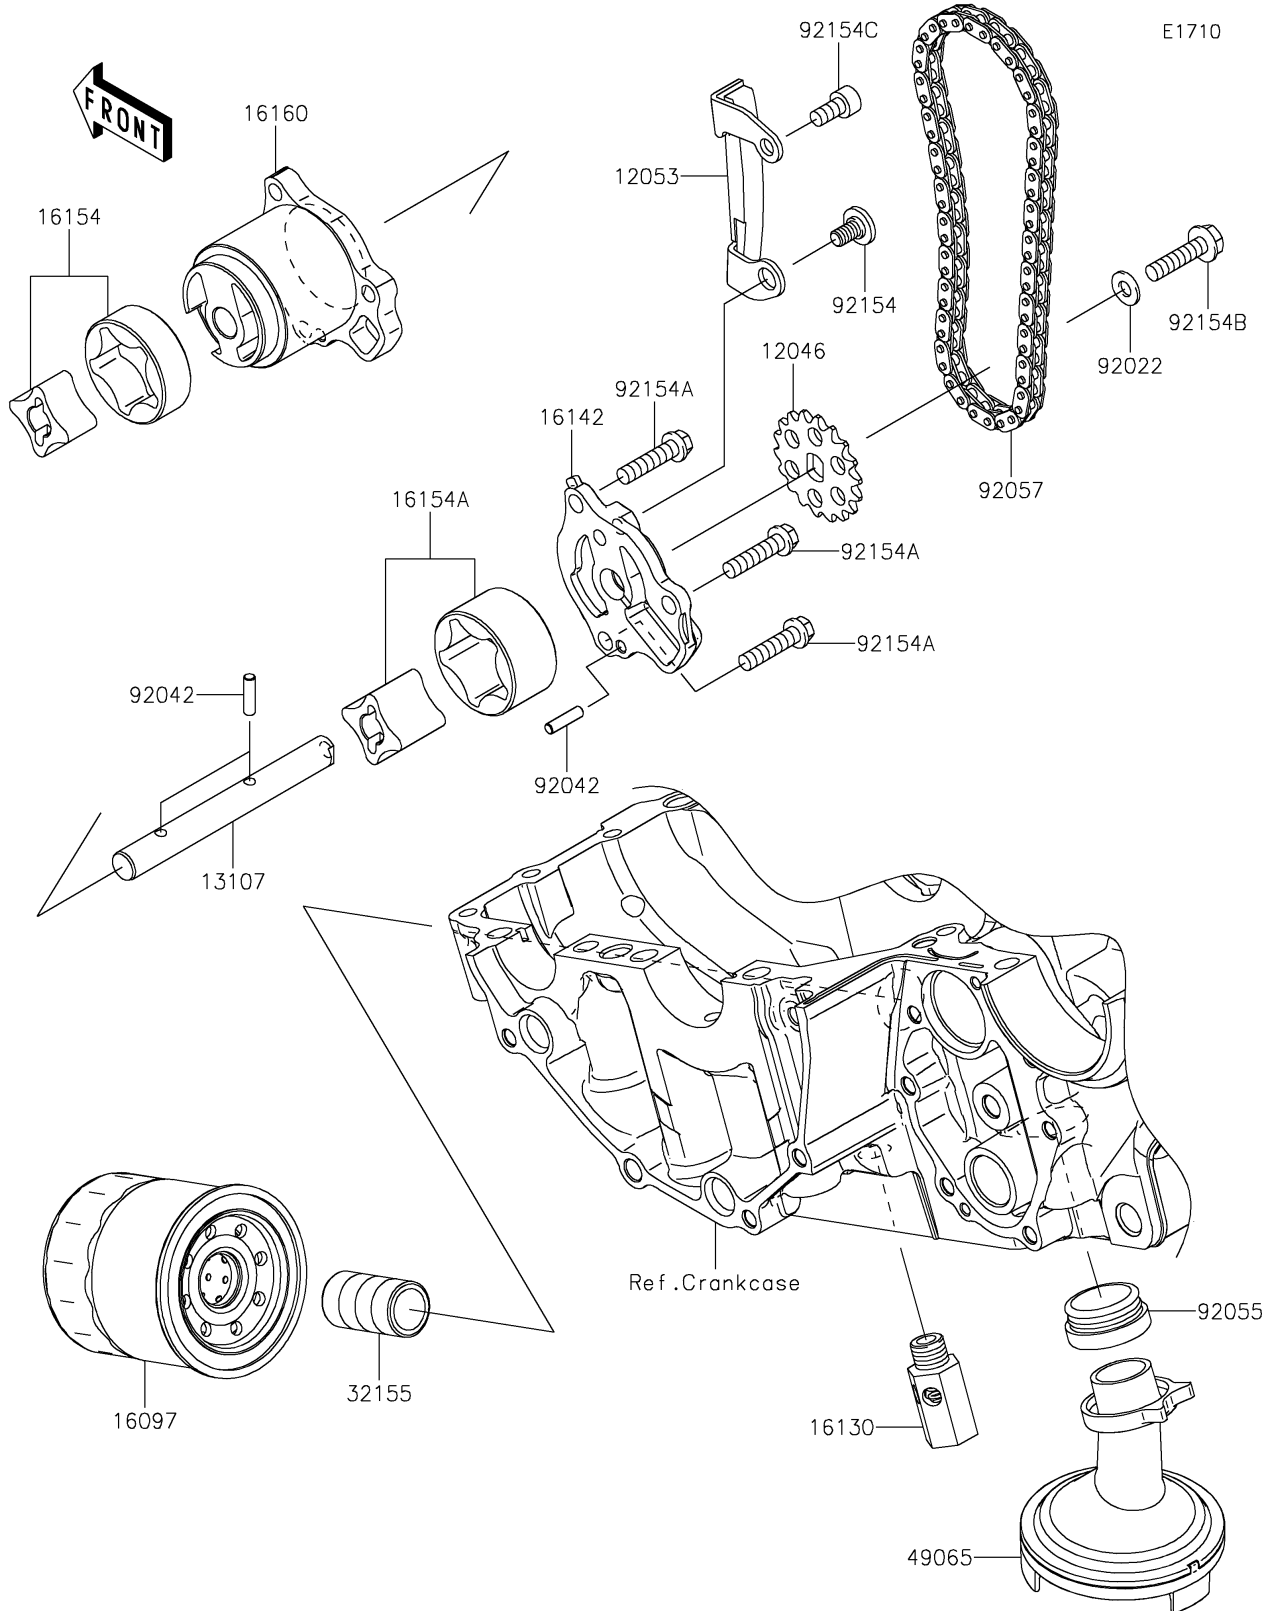

2022 Vulcan® S CAFÉ PARTS DIAGRAM

Oil Pump/Oil Filter

2022 Vulcan® S CAFÉ PARTS LIST

Oil Pump/Oil Filter

ITEM NAME	PART NUMBER	QUANTITY
SPROCKET,18T,BF04M (Ref # 12046)	12046-0040	1
GUIDE-CHAIN (Ref # 12053)	12053-0071	1
SHAFT,OIL PUMP (Ref # 13107)	13107-0772	1
FILTER-ASSY-OIL (Ref # 16097)	16097-0008	1
VALVE-ASSY-RELIEF (Ref # 16130)	16130-0552	1
COVER-PUMP (Ref # 16142)	16142-0712	1
ROTOR-PUMP,L=14 (Ref # 16154)	16154-0037	1
ROTOR-PUMP,40.56X22 (Ref # 16154A)	16154-1115	1
BODY (Ref # 16160)	16160-0110	1
PIPE,OIL FILTER (Ref # 32155)	32155-0029	1
FILTER-OIL (Ref # 49065)	49065-0708	1
WASHER,6X12.8X1.2 (Ref # 92022)	92022-1827	1
PIN,DOWEL,4X15.8 (Ref # 92042)	92042-014	3
RING-O,OIL FILTER (Ref # 92055)	92055-1354	1
CHAIN,DID 215FD-DHA,56LE (Ref # 92057)	92057-0098	1
BOLT,SOCKET,6X11 (Ref # 92154)	92154-0188	1
BOLT,FLANGED,6X25 (Ref # 92154A)	92154-0783	3
BOLT,FLANGED,6X25 (Ref # 92154B)	92154-0811	1
BOLT,SOCKET,6X12 (Ref # 92154C)	92154-0812	1