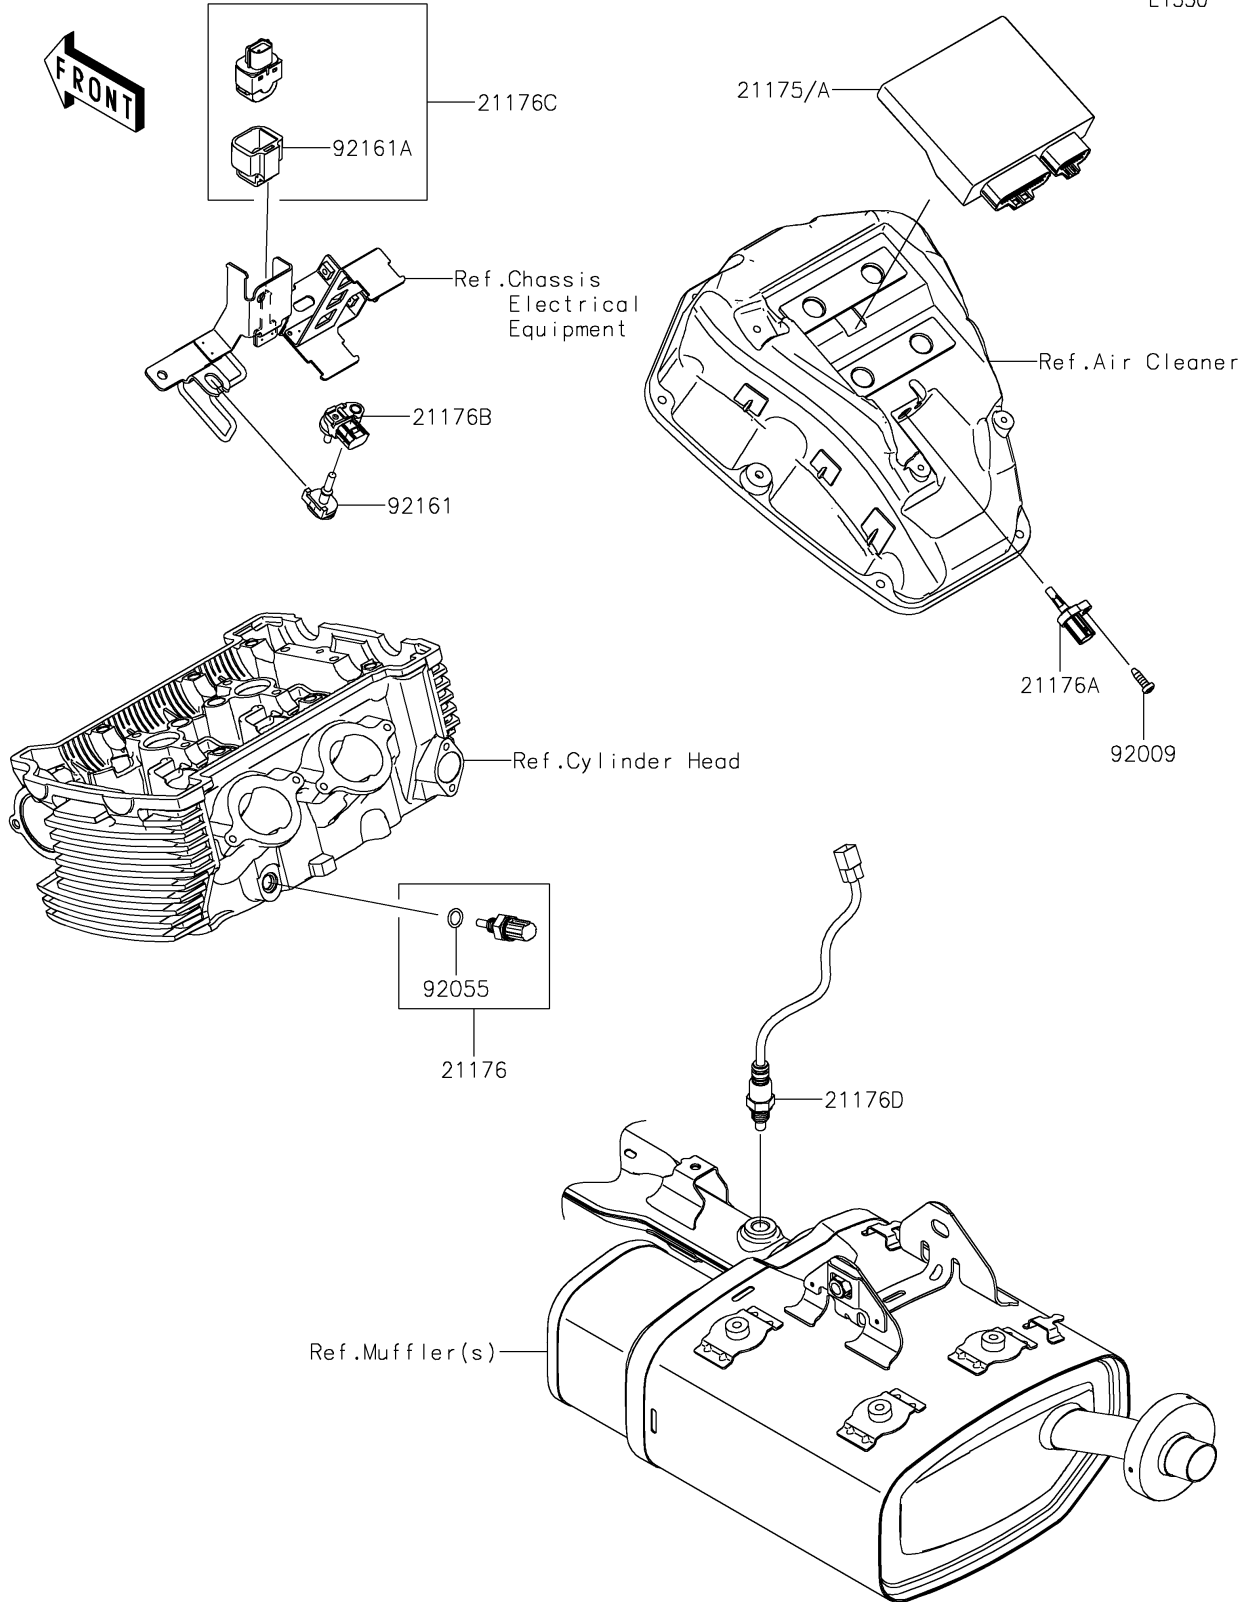

2022 Vulcan® S CAFÉ PARTS DIAGRAM

Fuel Injection

E1530

2022 Vulcan® S CAFÉ PARTS LIST

Fuel Injection

ITEM NAME	PART NUMBER	QUANTITY
CONTROL UNIT-ELECTRONIC (Ref # 21175)	21175-1196	1
SENSOR,WATER TEMP (Ref # 21176)	21176-0009	1
SENSOR,AIR TEMPERATURE (Ref # 21176A)	21176-0048	1
SENSOR,PRESSURE (Ref # 21176B)	21176-0111	1
SENSOR,VEHICLE-DOWN (Ref # 21176C)	21176-0704	1
SENSOR,OXYGEN (Ref # 21176D)	21176-0775	1
SCREW,TAPPING,5X16 (Ref # 92009)	92009-1984	1
RING-O,9.5X1.9 (Ref # 92055)	92055-0016	1
DAMPER (Ref # 92161)	92161-0673	1
DAMPER (Ref # 92161A)	92161-0951	1