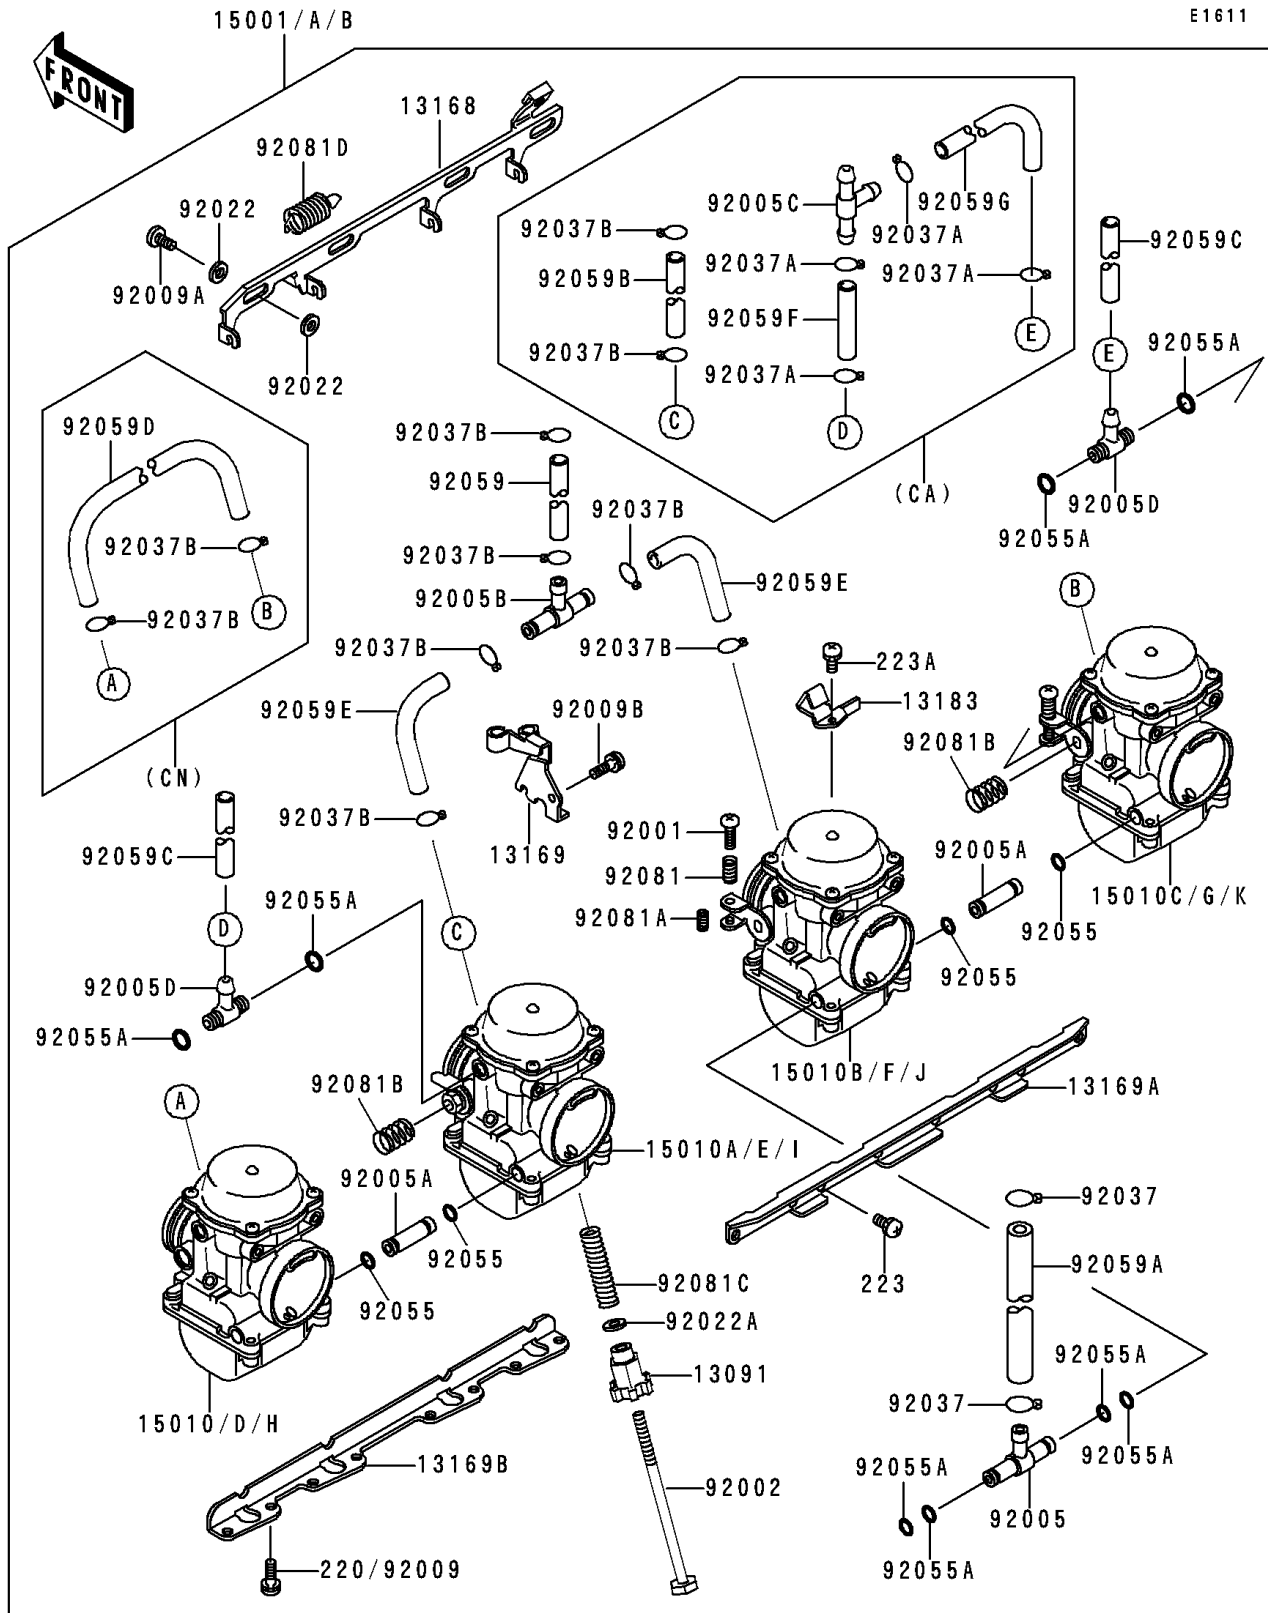

1991 Zephyr 750 PARTS DIAGRAM

Carburetor

E1611