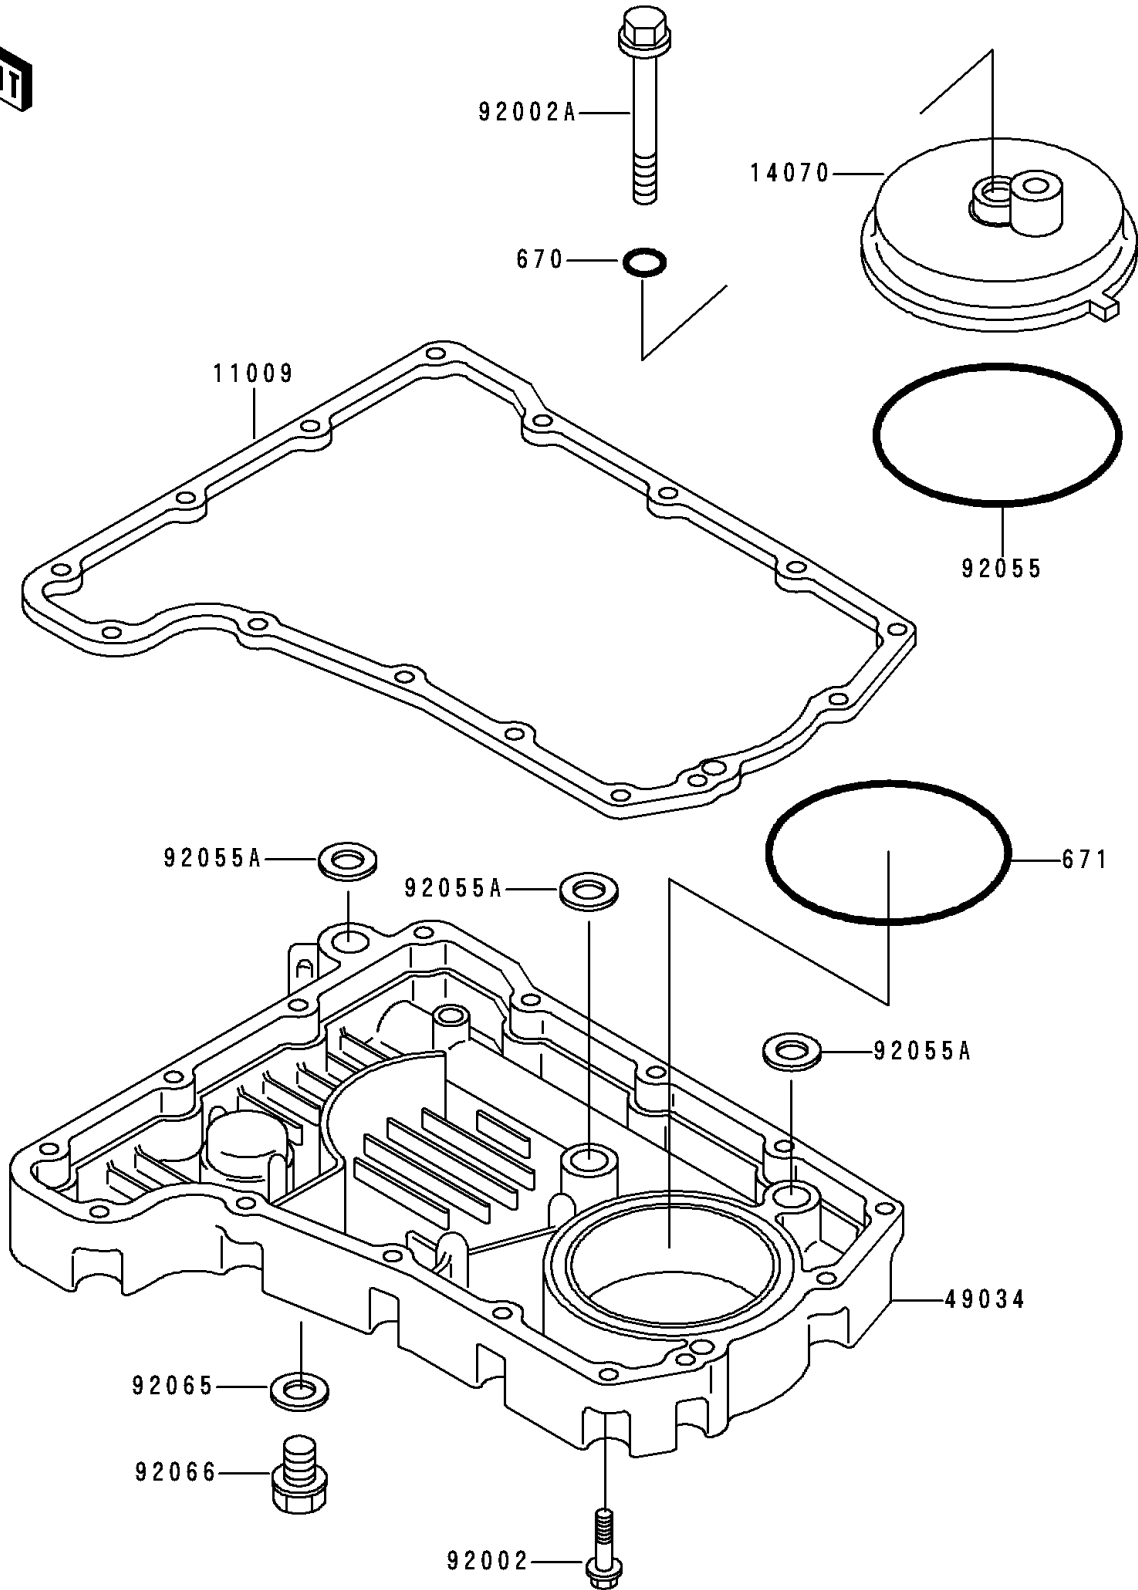

# 1991 Zephyr 750 PARTS DIAGRAM

Breather Body/Oil Pan

E1432

# 1991 Zephyr 750 PARTS LIST

## Breather Body/Oil Pan

ITEM NAME	PART NUMBER	QUANTITY
O RING,8MM (Ref # 670)	670B1508	1
O RING,90MM (Ref # 671)	671B2590	1
GASKET,OIL PAN (Ref # 11009)	11009-1983	1
BODY-BREATHER (Ref # 14070)	14070-1077	1
PAN-OIL (Ref # 49034)	49034-1091	1
BOLT,6X25 (Ref # 92002)	92002-1089	15
BOLT,8X72 (Ref # 92002A)	92002-1329	1
RING-O,91.6X3.4 (Ref # 92055)	92055-052	1
RING-O,19.5MM (Ref # 92055A)	92055-077	3
GASKET,12X22X2,DRAIN PLUG (Ref # 92065)	92065-097	1
PLUG,OIL DRAIN,12X15 (Ref # 92066)	92066-1174	1