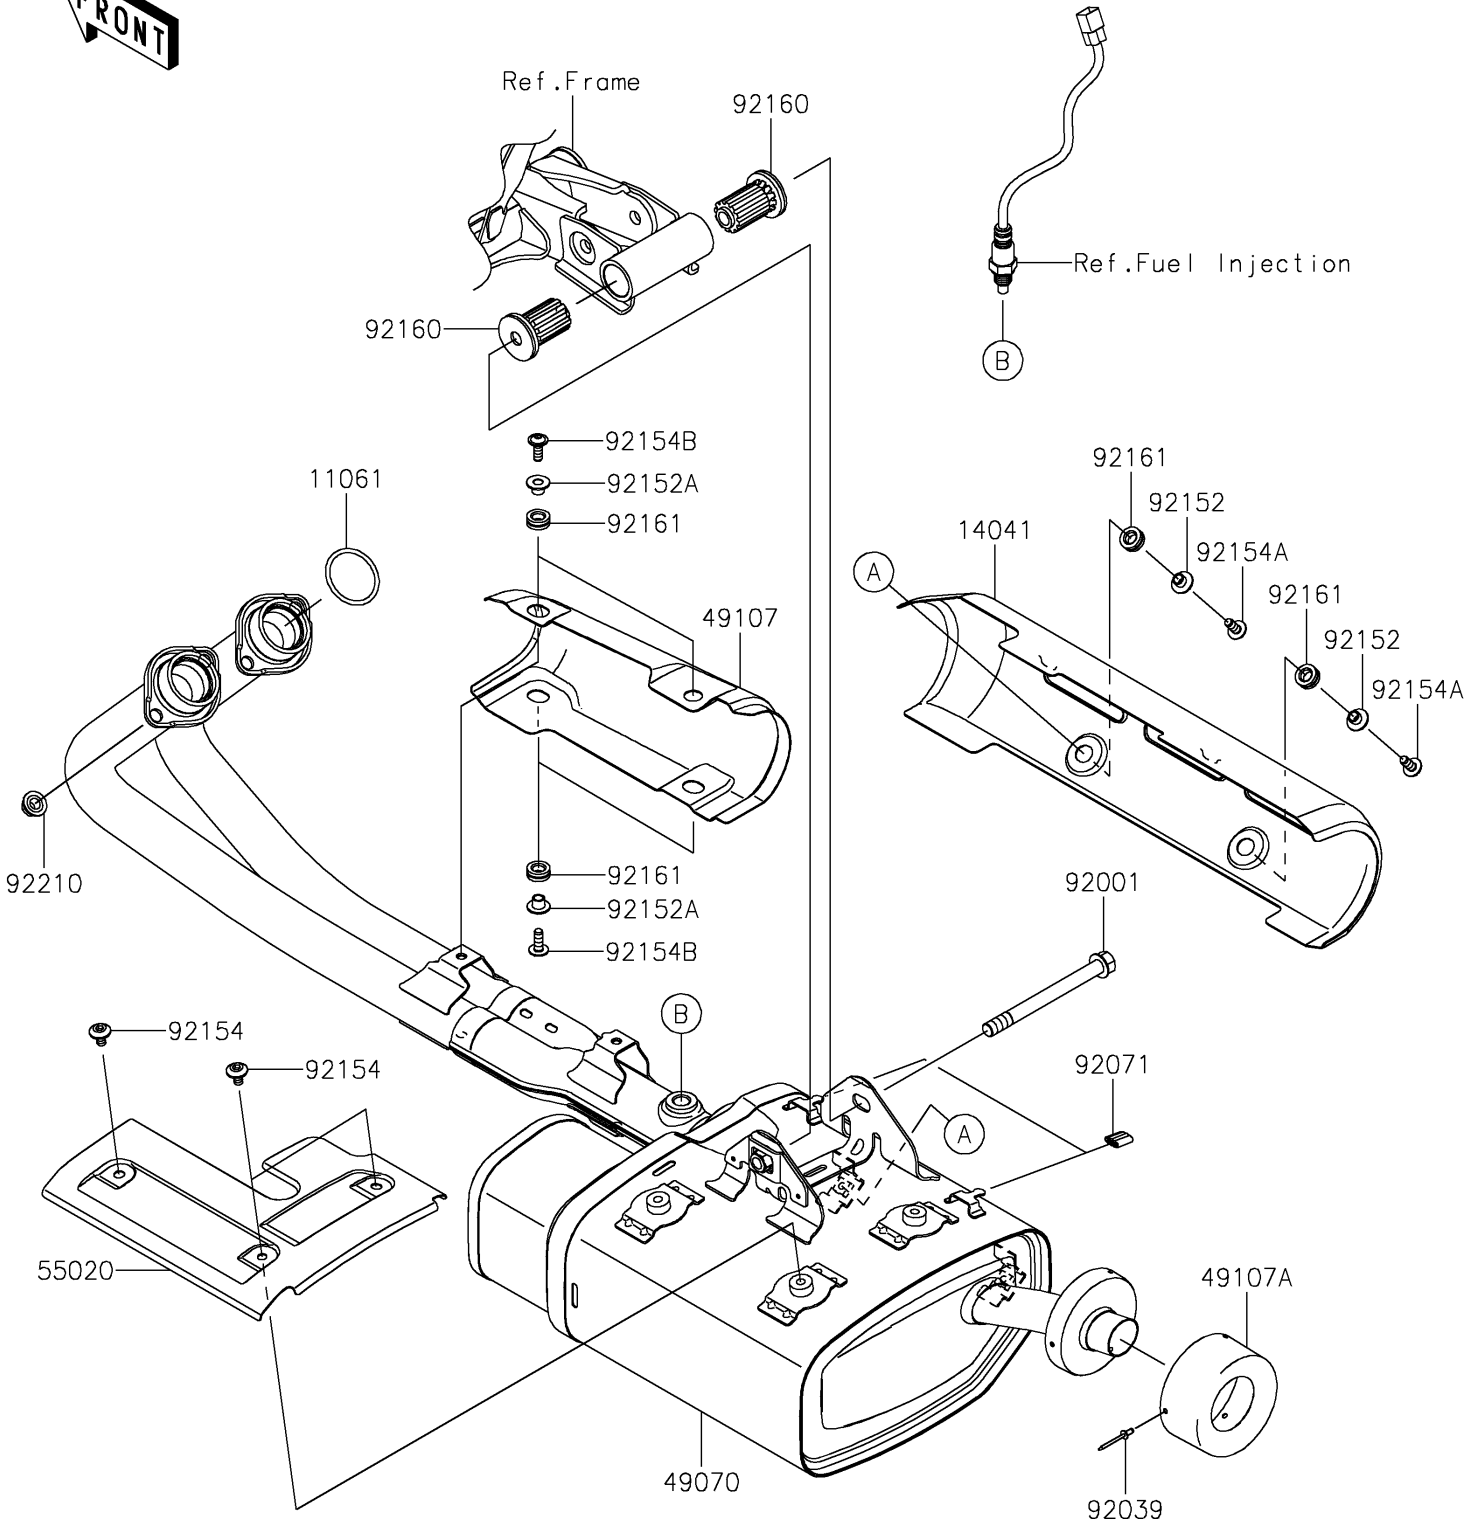

# 2022 Vulcan® S CAFÉ PARTS DIAGRAM

Muffler(s)

E1140

### Muffler(s)

ITEM NAME	PART NUMBER	QUANTITY
GASKET,EXHAUST PIPE HOLDER (Ref # 11061)	11061-1373	2
COVER-COMP,MUFFLER (Ref # 14041)	14041-0581	1
MUFFLER-COMP (Ref # 49070)	49070-0858	1
COVER-EXHAUST PIPE,FR (Ref # 49107)	49107-0776	1
COVER-EXHAUST PIPE,END (Ref # 49107A)	49107-0777	1
GUARD,MUFFLER (Ref # 55020)	55020-1855	1
BOLT,FLANGED,10X110 (Ref # 92001)	92001-1602	1
RIVET (Ref # 92039)	92039-0088	3
GROMMET (Ref # 92071)	92071-1270	2
COLLAR,6.3X8.3X16 (Ref # 92152)	92152-1602	2
COLLAR (Ref # 92152A)	92152-1988	4
BOLT,SOCKET,6X10 (Ref # 92154)	92154-0774	3
BOLT,SOCKET,6X14 (Ref # 92154A)	92154-0856	2
BOLT,SOCKET,6X16 (Ref # 92154B)	92154-1678	4
DAMPER (Ref # 92160)	92160-1423	2
DAMPER (Ref # 92161)	92161-1475	6
NUT,8MM (Ref # 92210)	92210-1114	4