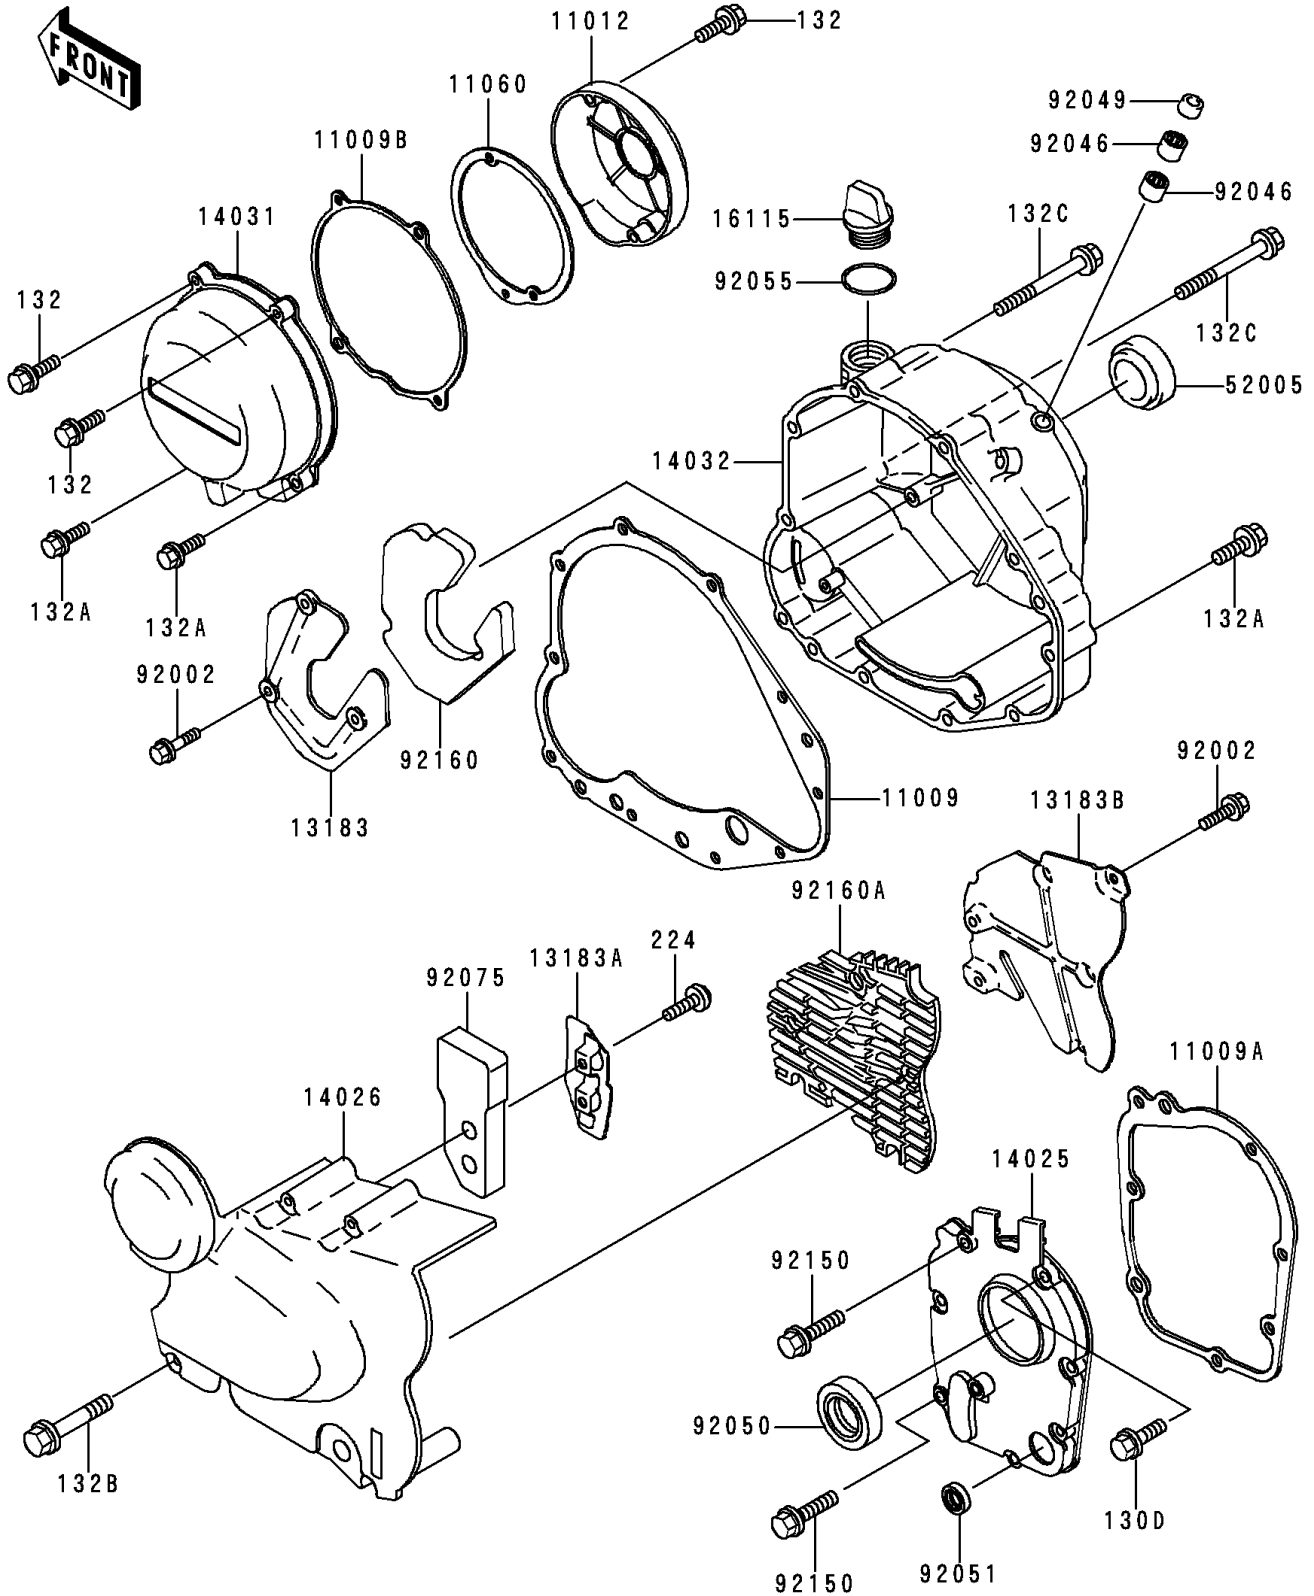

# 1991 Zephyr 750 PARTS DIAGRAM

Engine Cover

E1431

# 1991 Zephyr 750 PARTS LIST

## Engine Cover

ITEM NAME	PART NUMBER	QUANTITY
BOLT-FLANGED-SMALL (Ref # 132)	132E0630	4
BOLT-FLANGED-SMALL (Ref # 132A)	132E0640	10
BOLT-FLANGED-SMALL (Ref # 132B)	132E0670	4
BOLT-FLANGED-SMALL (Ref # 132C)	132E0680	2
BOLT-FLANGED-SMALL (Ref # 132D)	132Y0620	5
SCREW-PAN-WP-CROS (Ref # 224)	224B0612	2
GASKET,CLUTCH COVER (Ref # 11009)	11009-1984	1
GASKET,TRANSMISSION COVER (Ref # 11009A)	11009-1985	1
GASKET,GENERATOR COVER (Ref # 11009B)	11009-1987	1
CAP,PULSING (Ref # 11012)	11012-1759	1
GASKET,PULSING COIL CAP (Ref # 11060)	11060-1053	1
PLATE,SOUND ARRESTER (Ref # 13183)	13183-1620	1
PLATE,CHAIN COVER (Ref # 13183A)	13183-1621	1
PLATE,SOUND ARRESTER (Ref # 13183B)	13183-1676	1
COVER,TRANSMISSION (Ref # 14025)	14025-1605	1
COVER-CHAIN (Ref # 14026)	14026-1165	1
COVER-GENERATOR (Ref # 14031)	14031-1252	1
COVER-CLUTCH (Ref # 14032)	14032-1292	1
CAP-OIL FILLER (Ref # 16115)	16115-013	1
GAUGE,OIL LEVEL (Ref # 52005)	52005-1017	1
BOLT,6X10 (Ref # 92002)	92002-1449	9
BEARING-NEEDLE,HK1210 (Ref # 92046)	92046-1010	2
SEAL-OIL,TB12205.5 (Ref # 92049)	92049-1271	1
SEAL-OIL,SC325210 (Ref # 92050)	92050-024	1
SEAL-OIL,TB13225.5 (Ref # 92051)	92051-005	1
RING-O,31.5X2.6 (Ref # 92055)	92055-049	1
DAMPER,OUTPUT SPROCKET,FR (Ref # 92075)	92075-1178	1
BOLT,6X35 (Ref # 92150)	92150-1137	2
DAMPER,SOUND ARRESTER (Ref # 92160)	92160-1246	1

# 1991 Zephyr 750 PARTS LIST

Engine Cover

ITEM NAME	PART NUMBER	QUANTITY
DAMPER,SOUND ARRESTER (Ref # 92160A)	92160-1275	1