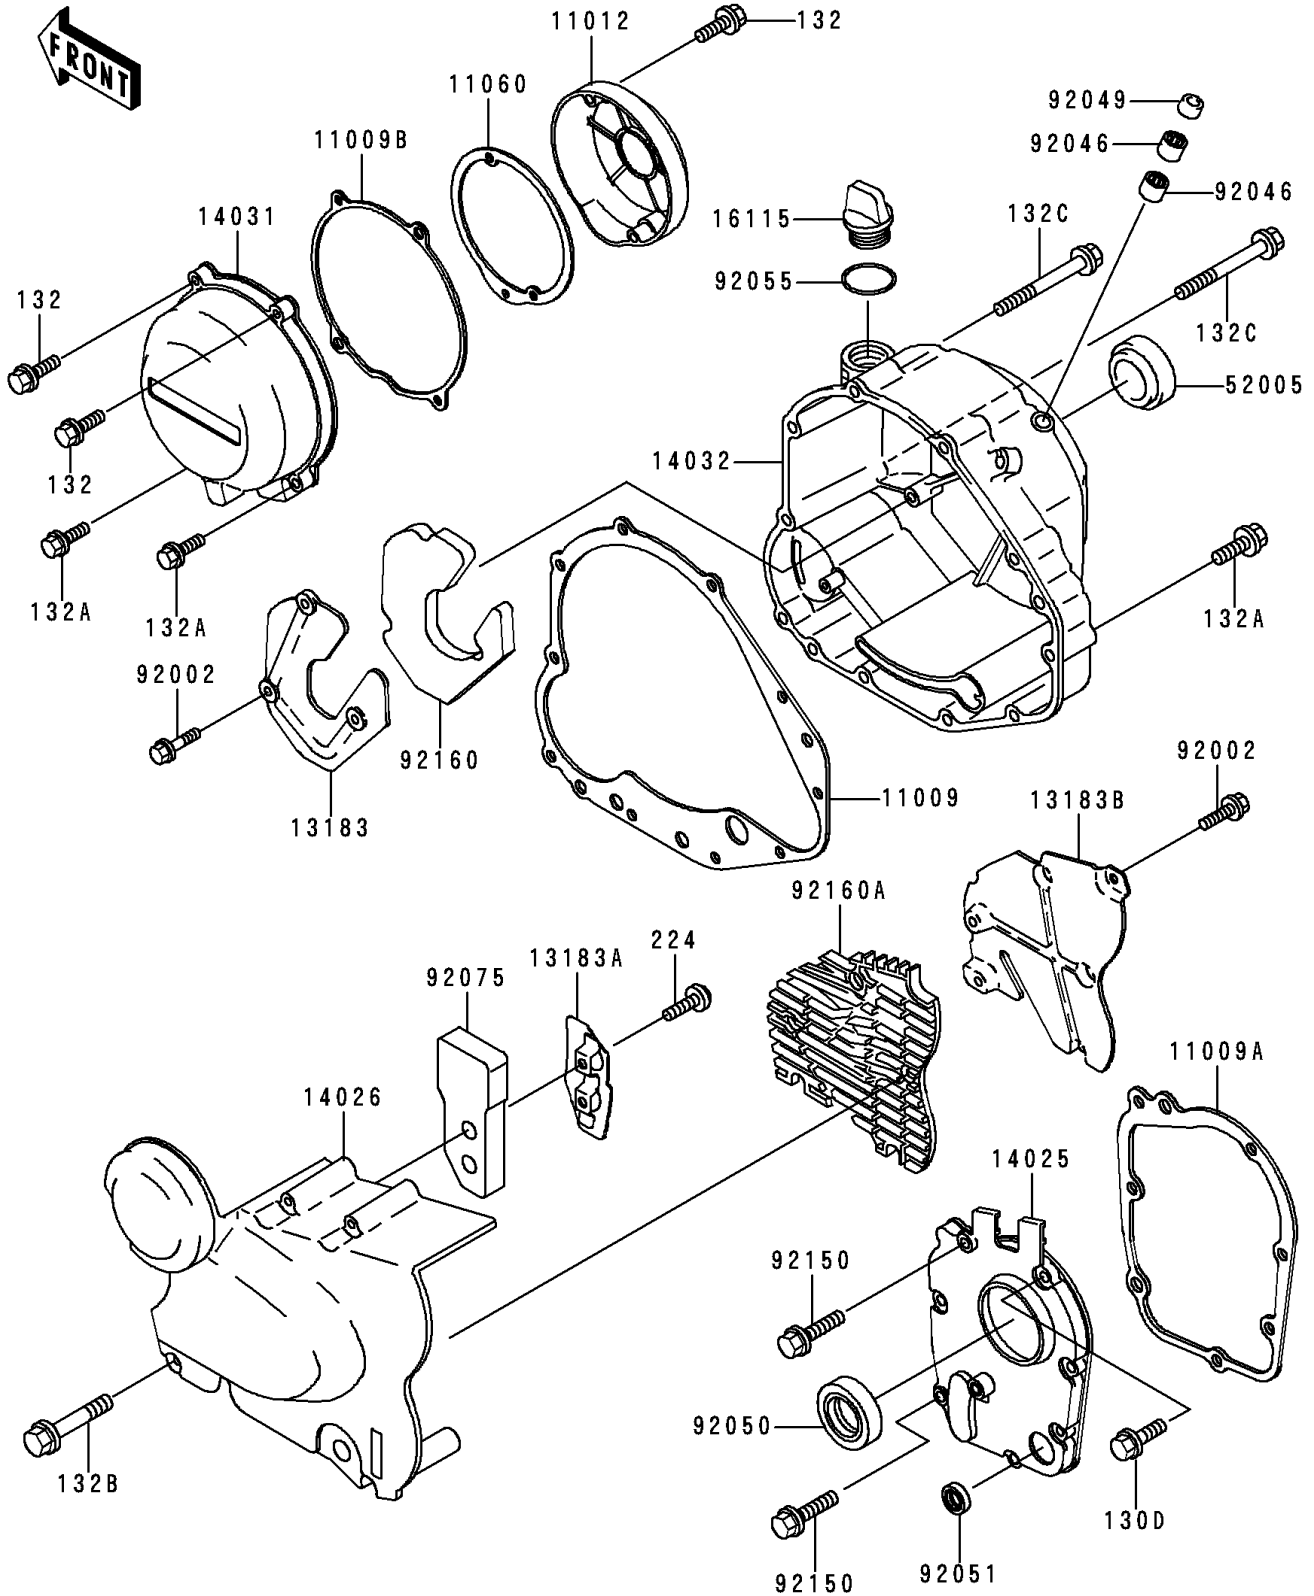

1991 Zephyr 750 PARTS DIAGRAM

Engine Cover

E1431

1991 Zephyr 750 PARTS LIST

Engine Cover

ITEM NAME	PART NUMBER	QUANTITY
BOLT-FLANGED-SMALL (Ref # 132)	132E0630	4
BOLT-FLANGED-SMALL (Ref # 132A)	132E0640	10
BOLT-FLANGED-SMALL (Ref # 132B)	132E0670	4
BOLT-FLANGED-SMALL (Ref # 132C)	132E0680	2
BOLT-FLANGED-SMALL (Ref # 132D)	132Y0620	5
SCREW-PAN-WP-CROS (Ref # 224)	224B0612	2
GASKET,CLUTCH COVER (Ref # 11009)	11009-1984	1
GASKET,TRANSMISSION COVER (Ref # 11009A)	11009-1985	1
GASKET,GENERATOR COVER (Ref # 11009B)	11009-1987	1
CAP,PULSING (Ref # 11012)	11012-1759	1
GASKET,PULSING COIL CAP (Ref # 11060)	11060-1053	1
PLATE,SOUND ARRESTER (Ref # 13183)	13183-1620	1
PLATE,CHAIN COVER (Ref # 13183A)	13183-1621	1
PLATE,SOUND ARRESTER (Ref # 13183B)	13183-1676	1
COVER,TRANSMISSION (Ref # 14025)	14025-1605	1
COVER-CHAIN (Ref # 14026)	14026-1165	1
COVER-GENERATOR (Ref # 14031)	14031-1252	1
COVER-CLUTCH (Ref # 14032)	14032-1292	1
CAP-OIL FILLER (Ref # 16115)	16115-013	1
GAUGE,OIL LEVEL (Ref # 52005)	52005-1017	1
BOLT,6X10 (Ref # 92002)	92002-1449	9
BEARING-NEEDLE,HK1210 (Ref # 92046)	92046-1010	2
SEAL-OIL,TB12205.5 (Ref # 92049)	92049-1271	1
SEAL-OIL,SC325210 (Ref # 92050)	92050-024	1
SEAL-OIL,TB13225.5 (Ref # 92051)	92051-005	1
RING-O,31.5X2.6 (Ref # 92055)	92055-049	1
DAMPER,OUTPUT SPROCKET,FR (Ref # 92075)	92075-1178	1
BOLT,6X35 (Ref # 92150)	92150-1137	2
DAMPER,SOUND ARRESTER (Ref # 92160)	92160-1246	1

1991 Zephyr 750 PARTS LIST

Engine Cover

ITEM NAME	PART NUMBER	QUANTITY
DAMPER,SOUND ARRESTER (Ref # 92160A)	92160-1275	1