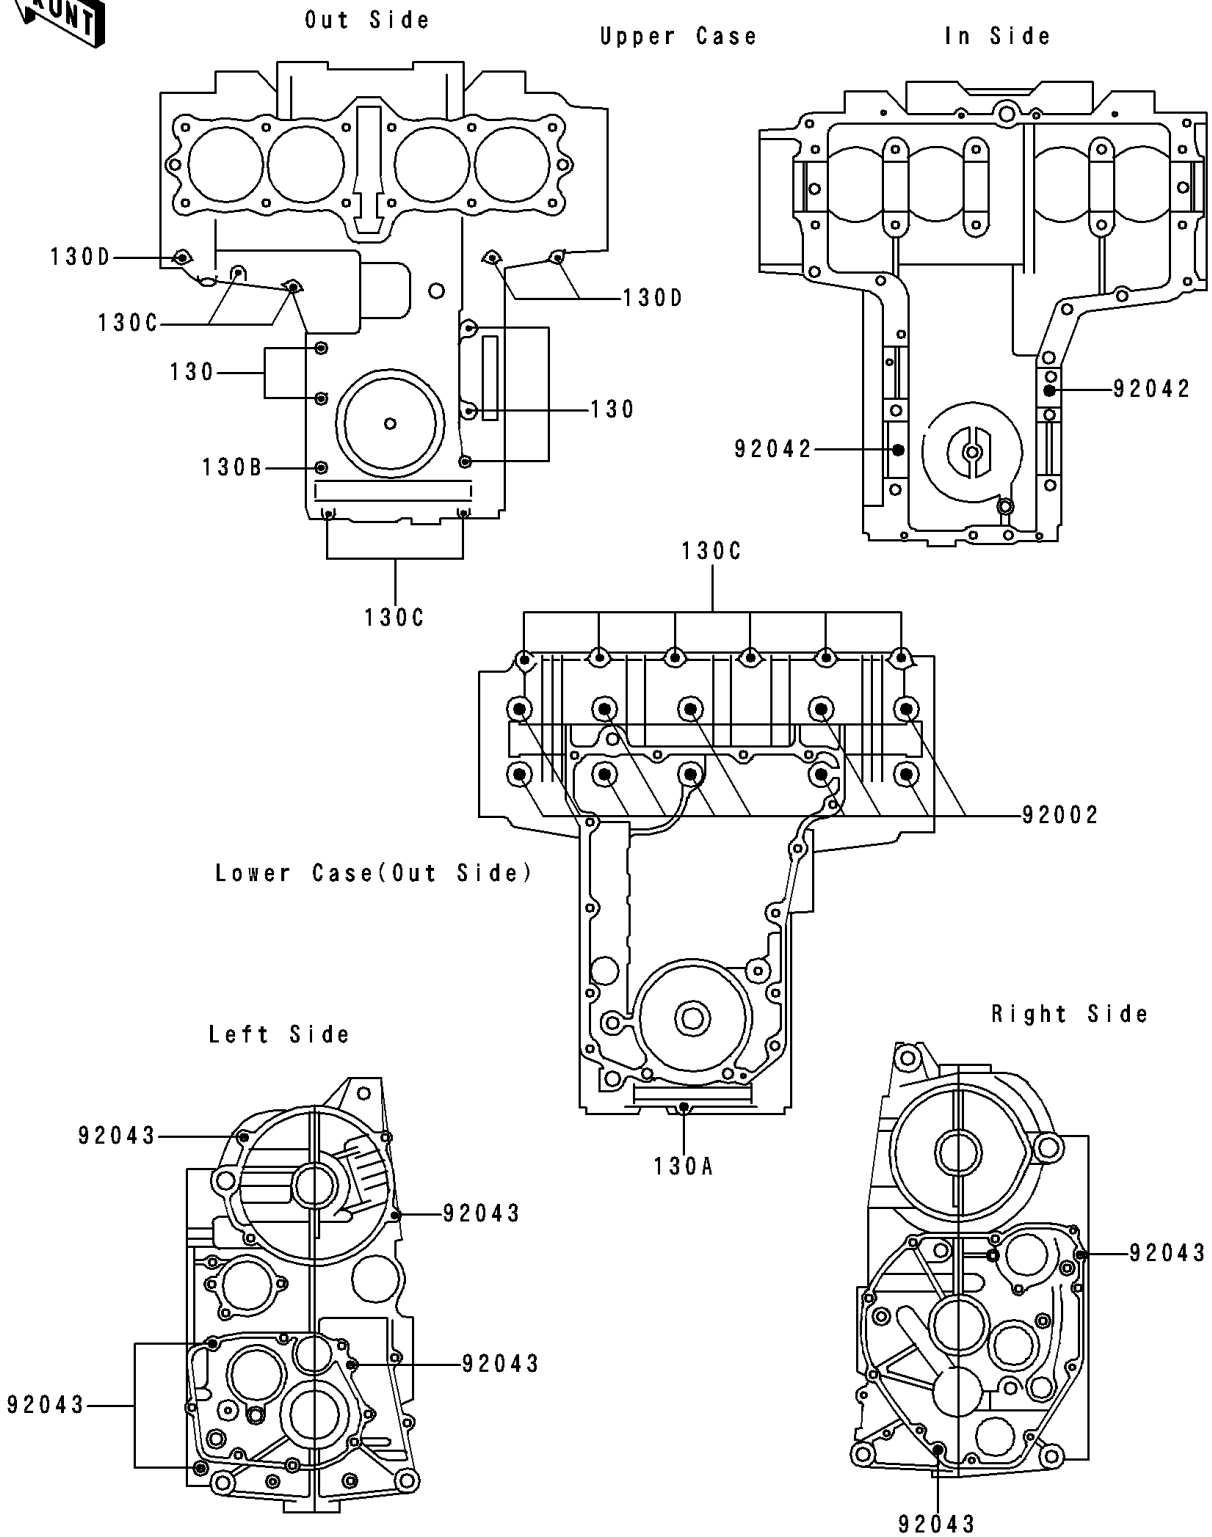

1991 Zephyr 750 PARTS DIAGRAM

Crankcase Bolt Pattern

E1412

1991 Zephyr 750 PARTS LIST

Crankcase Bolt Pattern

| ITEM NAME | PART NUMBER | QUANTITY |
|------------------------------|-------------|----------|
| BOLT-FLANGED (Ref # 130) | 130Y06100 | 5 |
| BOLT-FLANGED (Ref # 130A) | 130Y06105 | 1 |
| BOLT-FLANGED (Ref # 130B) | 130Y06115 | 1 |
| BOLT-FLANGED (Ref # 130C) | 130Y0640 | 10 |
| BOLT-FLANGED (Ref # 130D) | 130Y0650 | 3 |
| BOLT,8X95 (Ref # 92002) | 92002-1077 | 10 |
| PIN,DOWEL,6X16 (Ref # 92042) | 92042-016 | 2 |
| PIN,6.2X8X14 (Ref # 92043) | 92043-1263 | 7 |