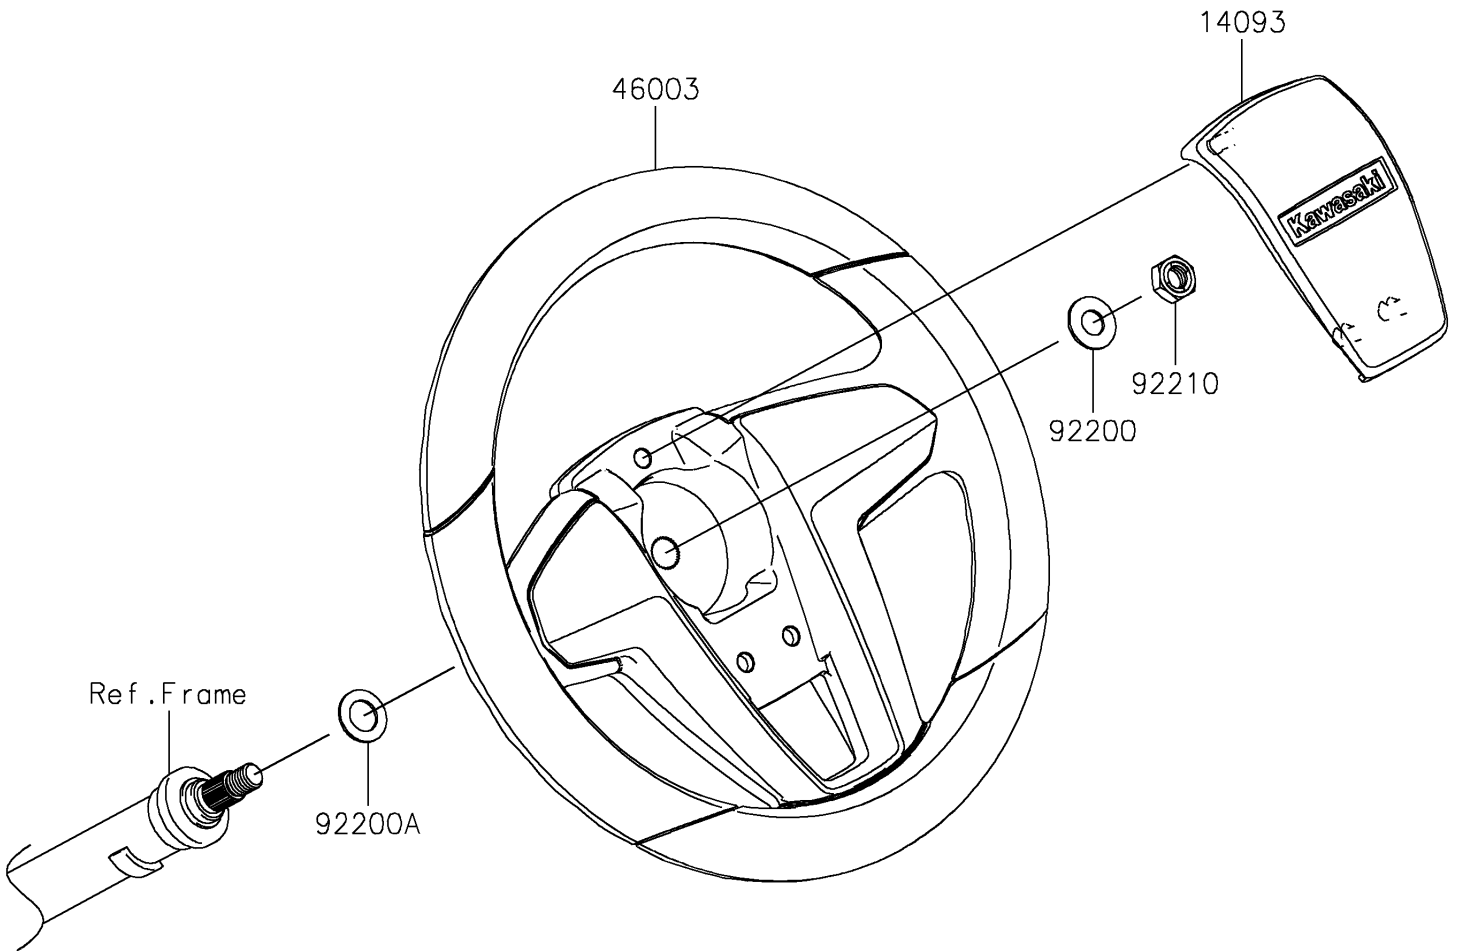

2024 MULE™ 4010 TRANS4x4® FE PARTS DIAGRAM

Steering Wheel

F2311

2024 MULE™ 4010 TRANS4x4® FE PARTS LIST

Steering Wheel

ITEM NAME	PART NUMBER	QUANTITY
COVER,HORN SWITCH (Ref # 14093)	14093-1144	1
HANDLE (Ref # 46003)	46003-0808	1
WASHER,12.1X25X1.6 (Ref # 92200)	92200-0455	1
WASHER,15X25X1.6 (Ref # 92200A)	92200-0460	1
NUT,LOCK,12MM (Ref # 92210)	92210-1249	1