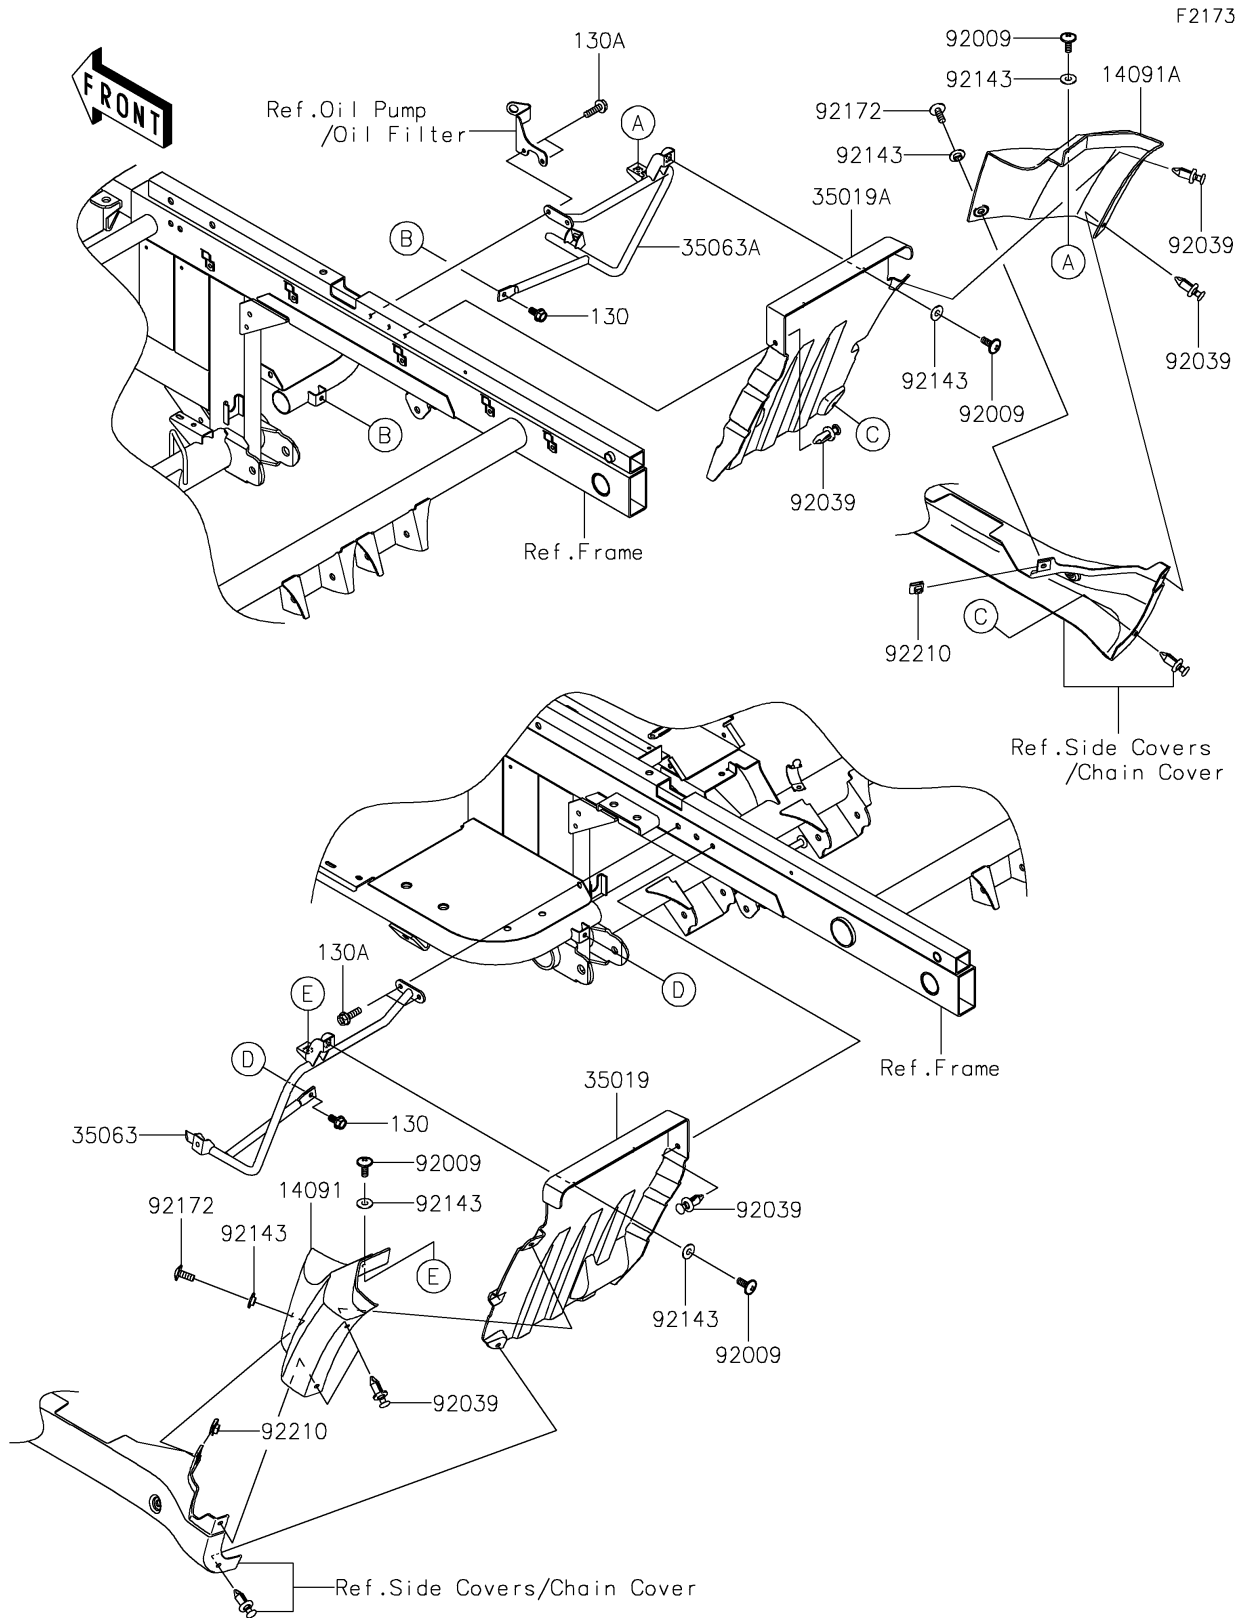

2024 MULE™ 4010 TRANS4x4® FE PARTS DIAGRAM

Flap

2024 MULE™ 4010 TRANS4x4® FE PARTS LIST

Flap

ITEM NAME	PART NUMBER	QUANTITY
COVER,REAR FENDER,LWR,LH,F.BLK (Ref # 14091)	14091-0819-6Z	1
COVER,REAR FENDER,LWR,RH,F.BLK (Ref # 14091A)	14091-0820-6Z	1
FLAP,RR,LH (Ref # 35019)	35019-0066	1
FLAP,RR,RH (Ref # 35019A)	35019-0067	1
STAY,RR,LH (Ref # 35063)	35063-0451	1
STAY,RR,RH (Ref # 35063A)	35063-0452	1
SCREW,6X16 (Ref # 92009)	92009-1621	4
RIVET (Ref # 92039)	92039-0776	6
COLLAR (Ref # 92143)	92143-1087	6
SCREW,TAPPING,6X20 (Ref # 92172)	92172-0488	2
NUT,LEAF SPRING,6MM (Ref # 92210)	92210-0624	2
BOLT-FLANGED,6X14 (Ref # 130)	130BA0614	2
BOLT-FLANGED,6X20 (Ref # 130A)	130BA0620	4