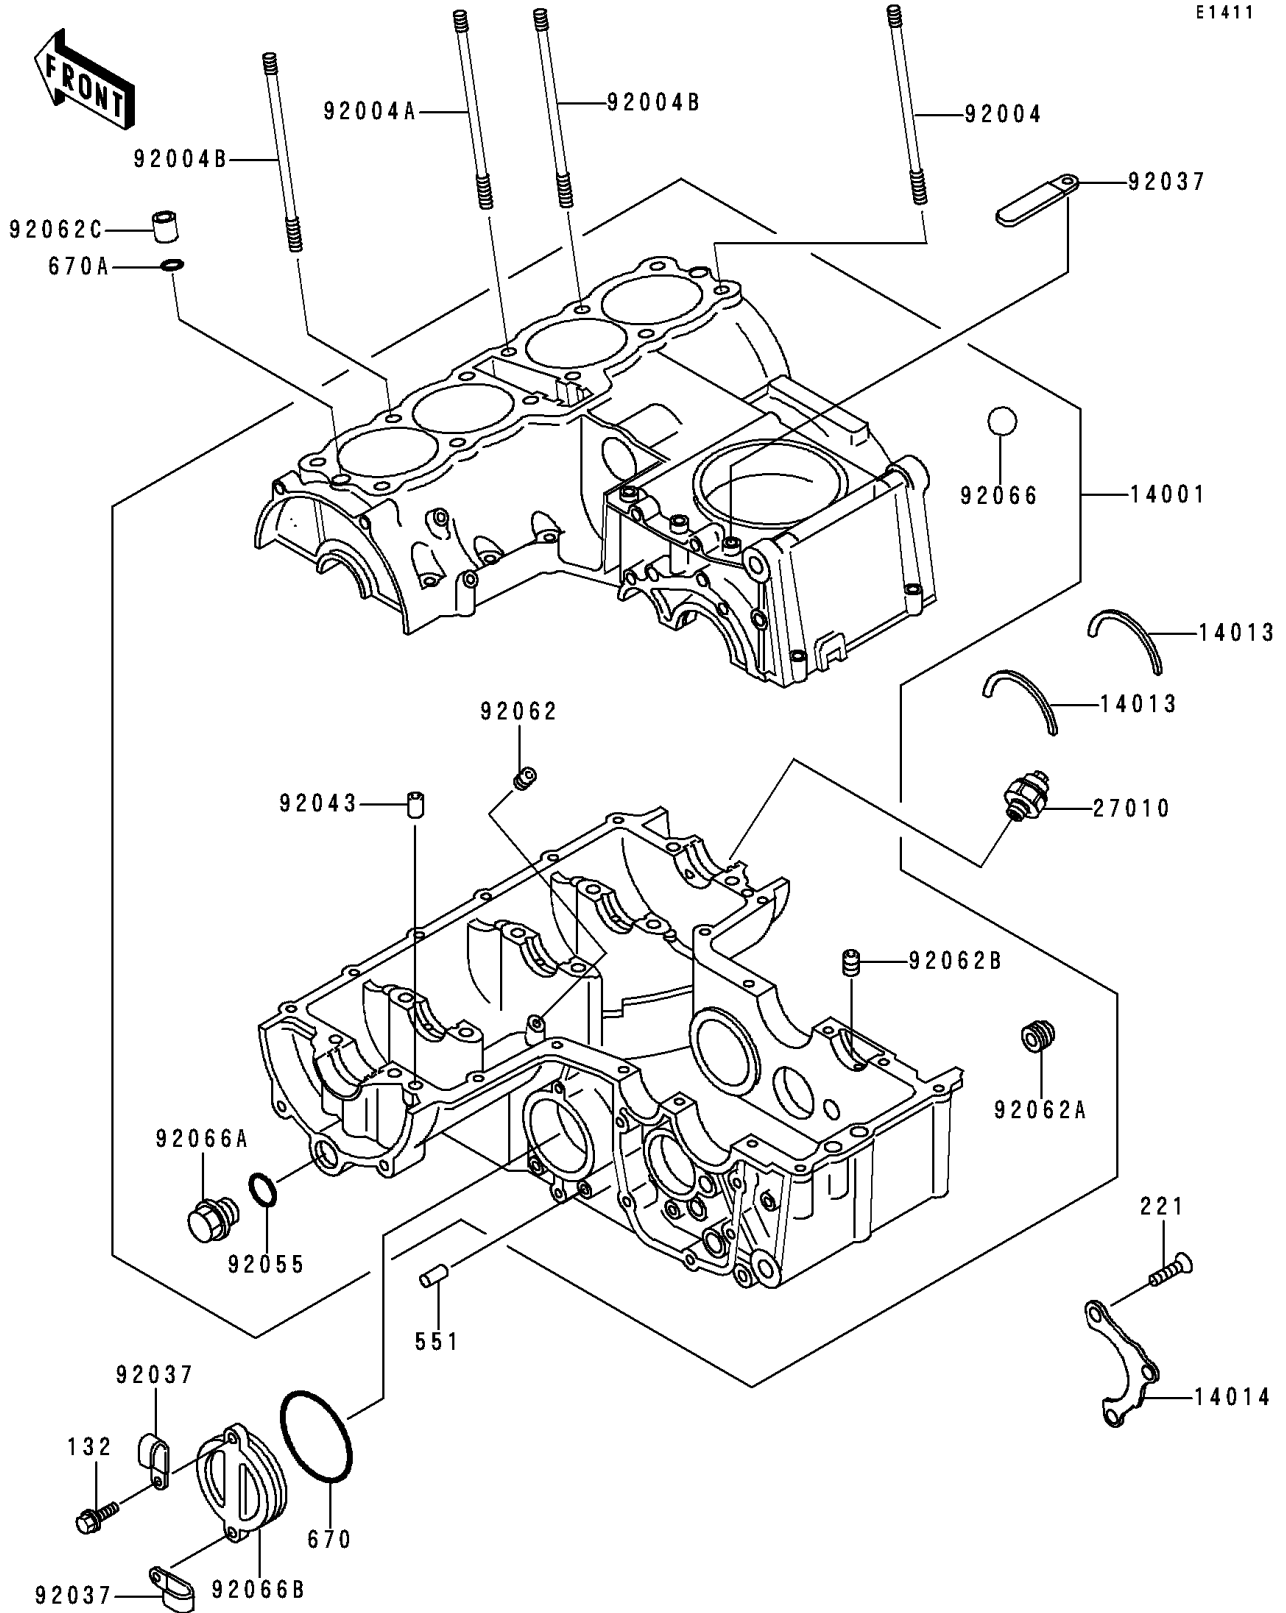

1991 Zephyr 750 PARTS DIAGRAM

Crankcase

E1411

1991 Zephyr 750 PARTS LIST

Crankcase

ITEM NAME	PART NUMBER	QUANTITY
BOLT-FLANGED-SMALL (Ref # 132)	132Y0620	2
SCREW-CSK-CROS,6X20 (Ref # 221)	221B0620	1
PIN-DOWEL,6X14 (Ref # 551)	551A0614	1
O RING,46MM (Ref # 670)	670B3046	1
O RING (Ref # 670A)	670D2010	2
SET-CRANKCASE (Ref # 14001)	14001-5288	1
RING-POSITION (Ref # 14013)	14013-004	2
PLATE-POSITION,SECONDARY SHAFT (Ref # 14014)	14014-1007	1
SWITCH,OIL PRESSURE (Ref # 27010)	27010-1155	1
STUD (Ref # 92004)	92004-1114	4
STUD,10X130 (Ref # 92004A)	92004-1205	4
STUD,10X93 (Ref # 92004B)	92004-1206	4
CLAMP,WIRING HARNESS (Ref # 92037)	92037-1069	3
PIN,DOWEL,10X14 (Ref # 92043)	92043-1037	2
RING-O (Ref # 92055)	92055-1146	2
NOZZLE,BLACK (Ref # 92062)	92062-011	1
NOZZLE (Ref # 92062A)	92062-014	1
NOZZLE,SILVER (Ref # 92062B)	92062-015	1
NOZZLE (Ref # 92062C)	92062-016	2
PLUG,RUBBER BALL,6.7 (Ref # 92066)	92066-057	1
PLUG,18X9 (Ref # 92066A)	92066-066	2
PLUG,SECONDARY SHAFT,52X19 (Ref # 92066B)	92066-1019	1