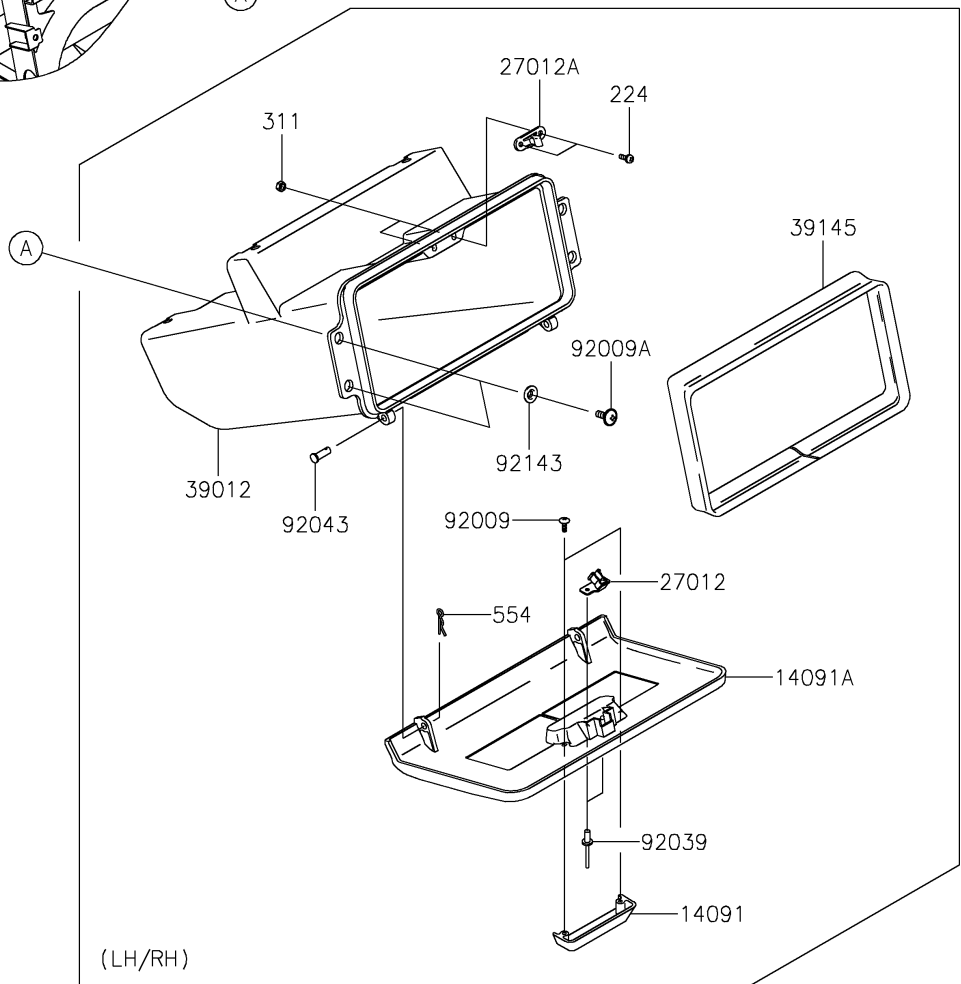

2024 MULE™ 4010 TRANS4x4® FE

PARTS DIAGRAM

Front Box

2024 MULE™ 4010 TRANS4x4® FE

PARTS LIST

Front Box

ITEM NAME	PART NUMBER	QUANTITY
COVER,STORAGE GRIP,F.BLACK (Ref # 14091)	14091-1659-6Z	2
COVER,CONTROL PANEL,F.BLACK (Ref # 14091A)	14091-1660-6Z	2
HOOK (Ref # 27012)	27012-1607	2
HOOK (Ref # 27012A)	27012-1612	2
CASE-STORAGE,F.BLACK (Ref # 39012)	39012-1061-6Z	2
TRIM-SEAL,L=774 (Ref # 39145)	39145-1130	2
SCREW,TAPPING,4X12 (Ref # 92009)	92009-1444	4
SCREW,6X16 (Ref # 92009A)	92009-1621	8
RIVET (Ref # 92039)	92039-1041	4
PIN,6X14.5 (Ref # 92043)	92043-125	4
COLLAR (Ref # 92143)	92143-1087	8
SCREW-PAN-WP-CROS,4X12 (Ref # 224)	224AB0412	4
NUT-HEX,4MM (Ref # 311)	311AA0400	4
PIN-SNAP,1.2X21.2 (Ref # 554)	554DA0600	4