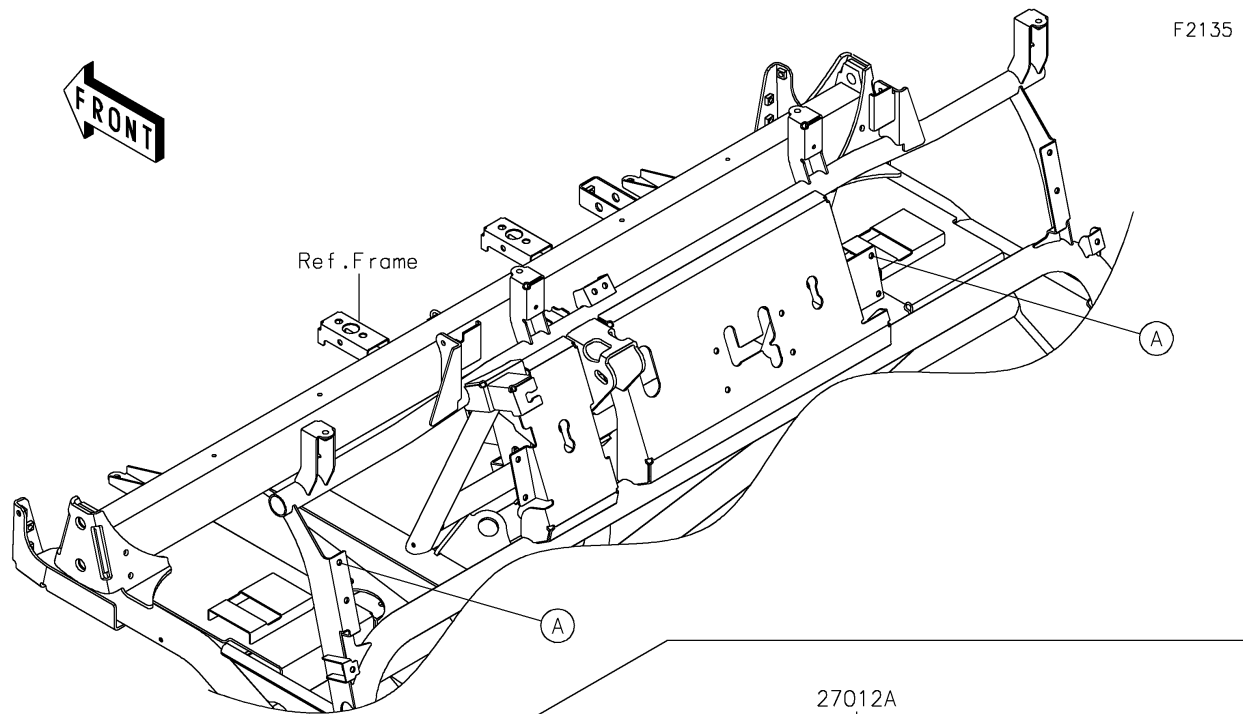

2024 MULE™ 4010 TRANS4x4® FE

PARTS DIAGRAM

Front Box

2024 MULE™ 4010 TRANS4x4® FE

PARTS LIST

Front Box

ITEM NAME	PART NUMBER	QUANTITY
COVER,STORAGE GRIP,F.BLACK (Ref # 14091)	14091-1659-6Z	2
COVER,CONTROL PANEL,F.BLACK (Ref # 14091A)	14091-1660-6Z	2
HOOK (Ref # 27012)	27012-1607	2
HOOK (Ref # 27012A)	27012-1612	2
CASE-STORAGE,F.BLACK (Ref # 39012)	39012-1061-6Z	2
TRIM-SEAL,L=774 (Ref # 39145)	39145-1130	2
SCREW,TAPPING,4X12 (Ref # 92009)	92009-1444	4
SCREW,6X16 (Ref # 92009A)	92009-1621	8
RIVET (Ref # 92039)	92039-1041	4
PIN,6X14.5 (Ref # 92043)	92043-125	4
COLLAR (Ref # 92143)	92143-1087	8
SCREW-PAN-WP-CROS,4X12 (Ref # 224)	224AB0412	4
NUT-HEX,4MM (Ref # 311)	311AA0400	4
PIN-SNAP,1.2X21.2 (Ref # 554)	554DA0600	4